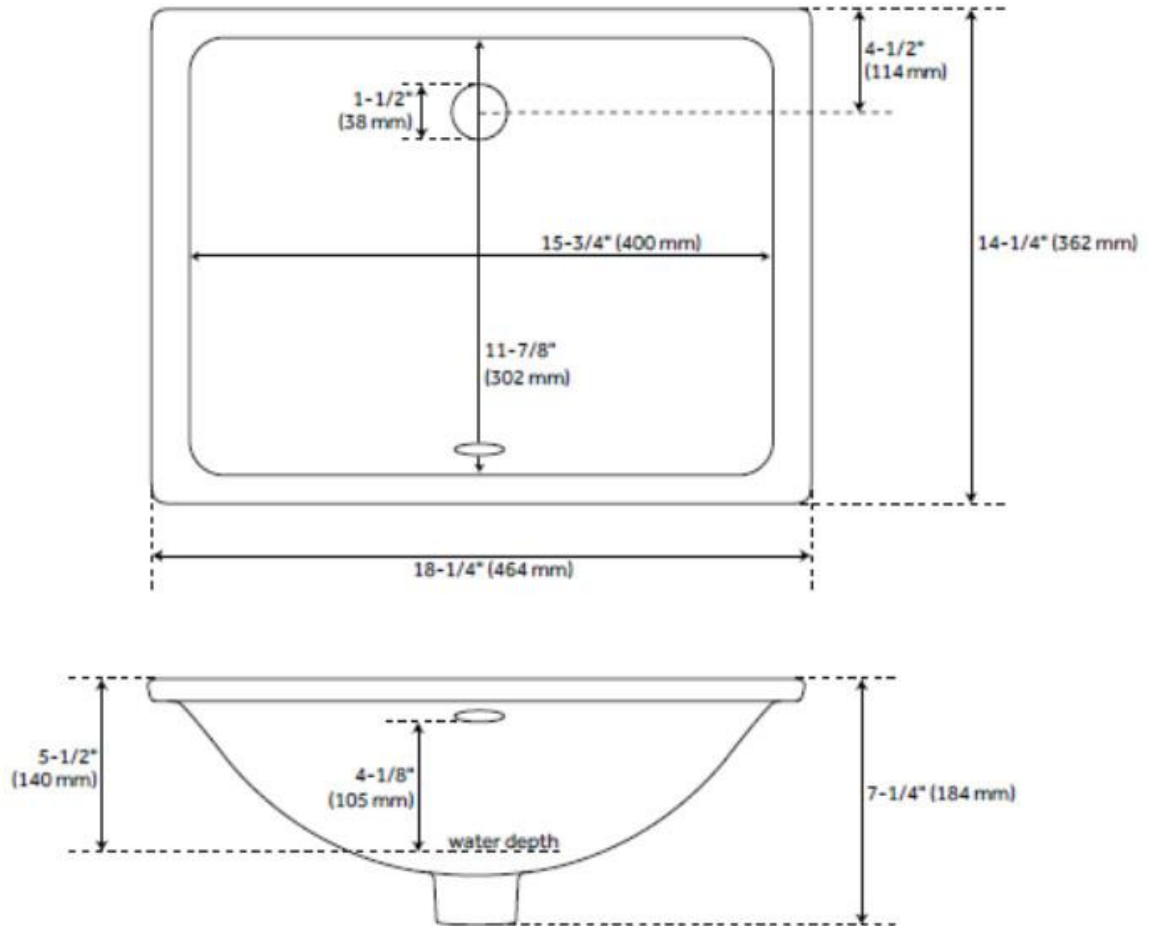

ASME A112.19.2/CSA B45.1, Massachusetts Accepted, LISTED ID: 506894

ADDITIONAL FEATURES

- Includes optional Chrome overflow cover.

REVISED 7/29/2024

RECTANGULAR UNDERMOUNT BATHROOM SINK - WHITE

SKU: 424434
Code: SH424434