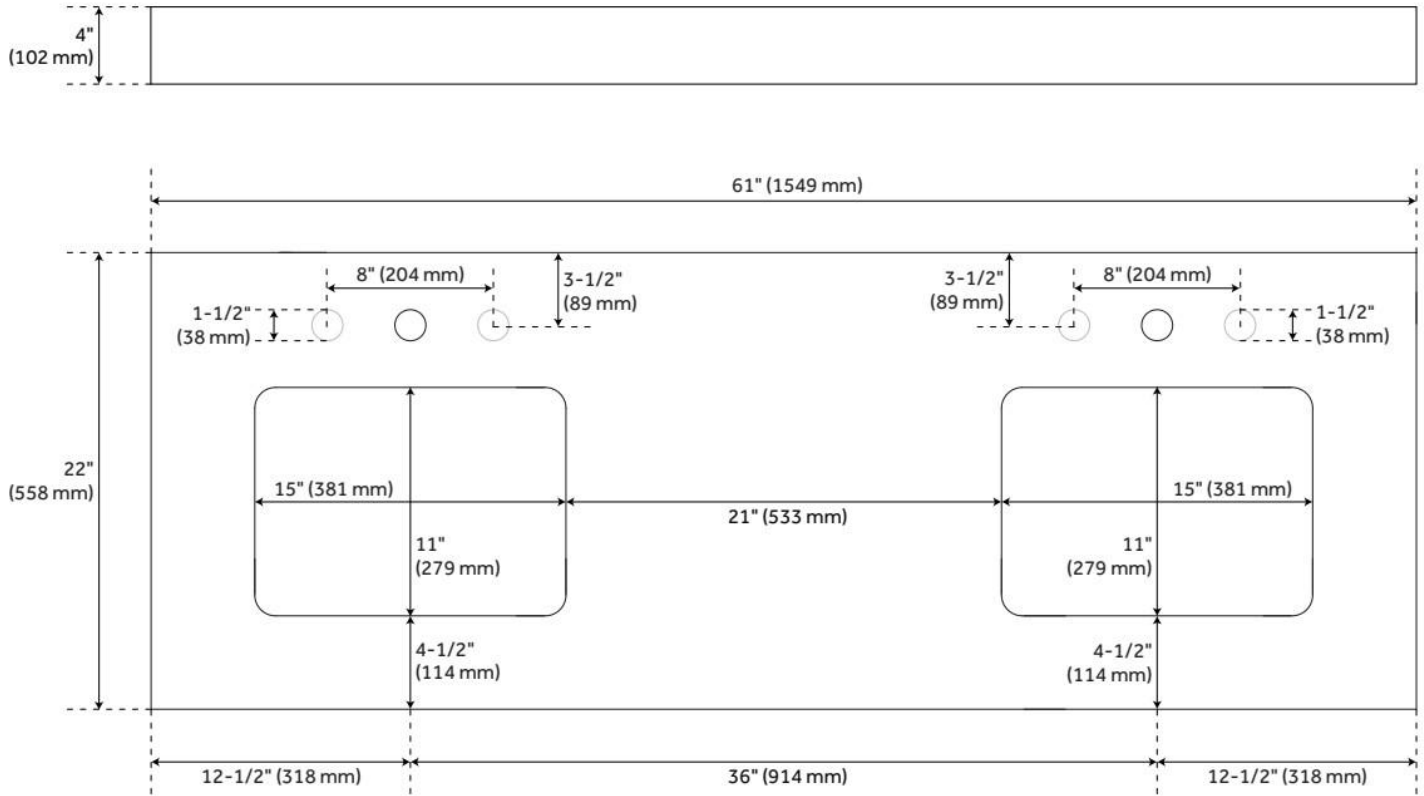

61"X 22" 3CM MARBLE VANITY TOP FOR RECTANGULAR UNDERMOUNT SINKS - CARRARA

SKU: 940381

Code: SH432543, SH432544, SH432553, SH432554, SH462444, SH462445

REVISED 7/30/2024