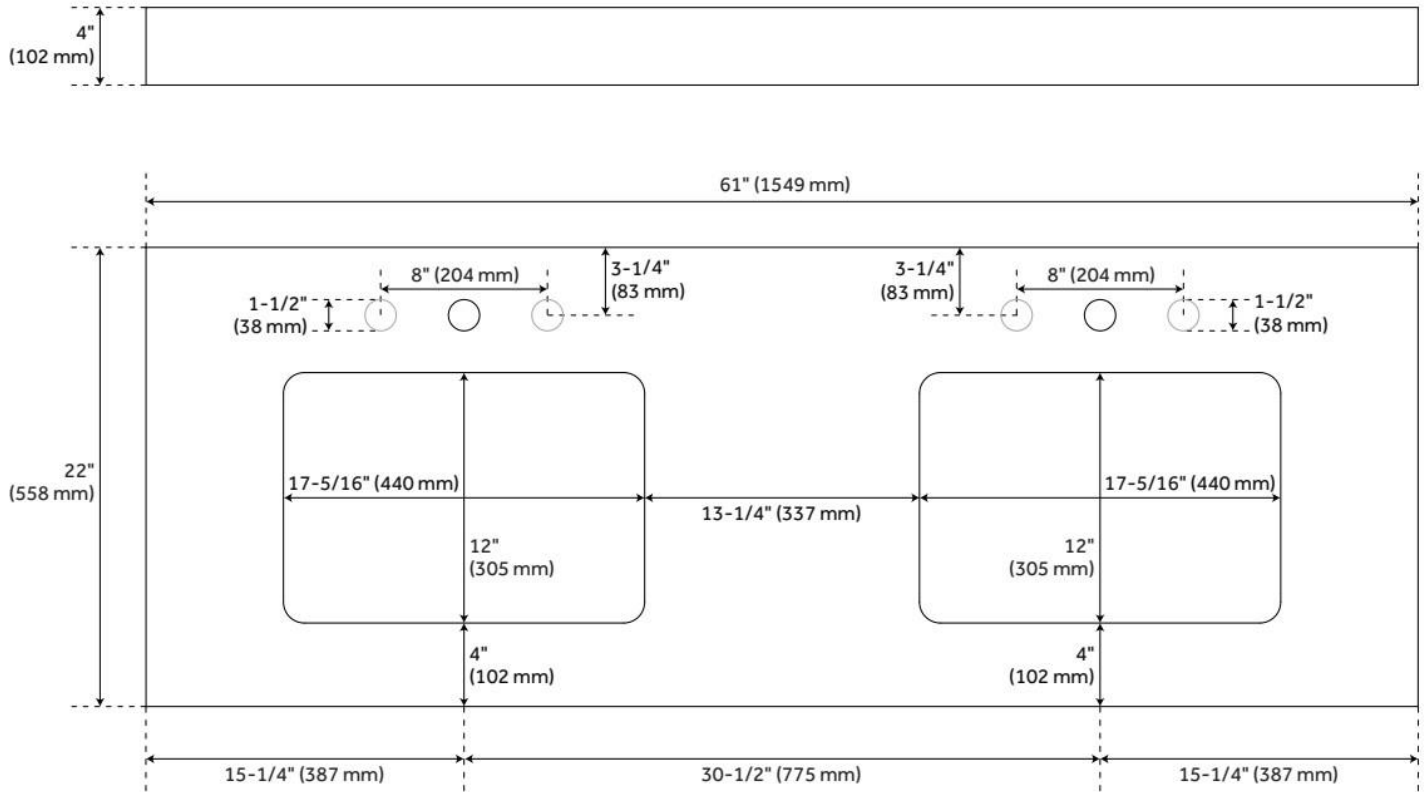

61"X 22" 3CM MARBLE VANITY TOP FOR RECTANGULAR UNDERMOUNT SINKS - CARRARA

SKU: 940381

Code: SH432543, SH432544, SH432553, SH432554, SH462444, SH462445

FEATURES

Material: Marble

ASME A112.19.2/CSA B45.1, Massachusetts Accepted, LISTED ID: 506897, 506894

ADDITIONAL FEATURES

- Includes marble countertop, backsplash, and two white porcelain sinks.
- Matching right or left sidesplash sold separately.
- Stone is pre-sealed and polished to a smooth gloss.
- To clean, add a few drops of mild cleanser, rinse with water and wipe dry.
- Faucets sold separately.
- Each top is carved from a single piece of stone and will feature natural variations.
- See Installation Instructions for directions to attach the vanity top and sink.
- See Sink Bracket Specifications to ensure your vanity interior will accommodate sink and brackets.

REVISED 7/30/2024

61"X 22" 3CM MARBLE VANITY TOP FOR RECTANGULAR UNDERMOUNT SINKS - CARRARA

SKU: 940381

Code: SH432543, SH432544, SH432553, SH432554, SH462444, SH462445

REVISED 7/30/2024

61"X 22" 3CM MARBLE VANITY TOP FOR RECTANGULAR UNDERMOUNT SINKS - CARRARA