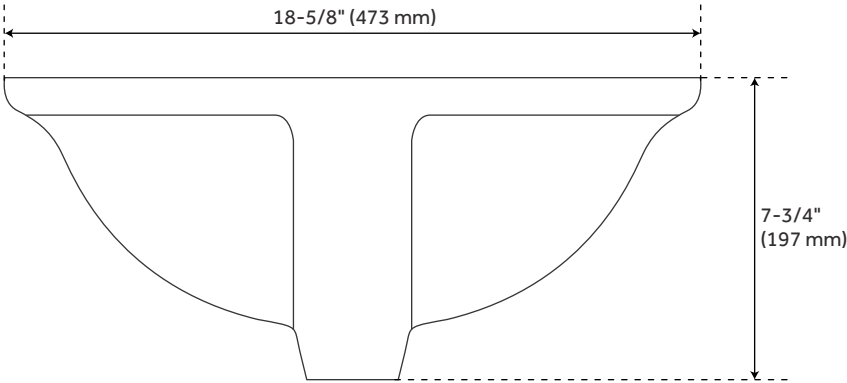

Vanity Top Options: Arctic White Quartz

Basin Length: 16"

Basin Width: 12-1/2"

Fits Drain Hole Size: 1-1/2"

Faucet Included: No

Vanity Top Material: Quartz

Sink Material: Porcelain

Vanity Top Thickness: 3cm

REVISED 4/6/2023

61" X 22" 3CM REG QUARTZ DOUBLE VANITY TOP FOR UM SINK - ARCTIC WHITE

All dimensions and specifications are nominal and may vary. Use actual products for accuracy in critical situations.

61" X 22" 3CM ACE QUARTZ DOUBLE VANITY TOP FOR UM SINK - ARCTIC WHITE

All dimensions and specifications are nominal and may vary. Use actual products for accuracy in critical situations.

61" X 22" 3CM QUARTZ DOUBLE VANITY TOP FOR UM SINK - WHITE PORCELAIN SINK