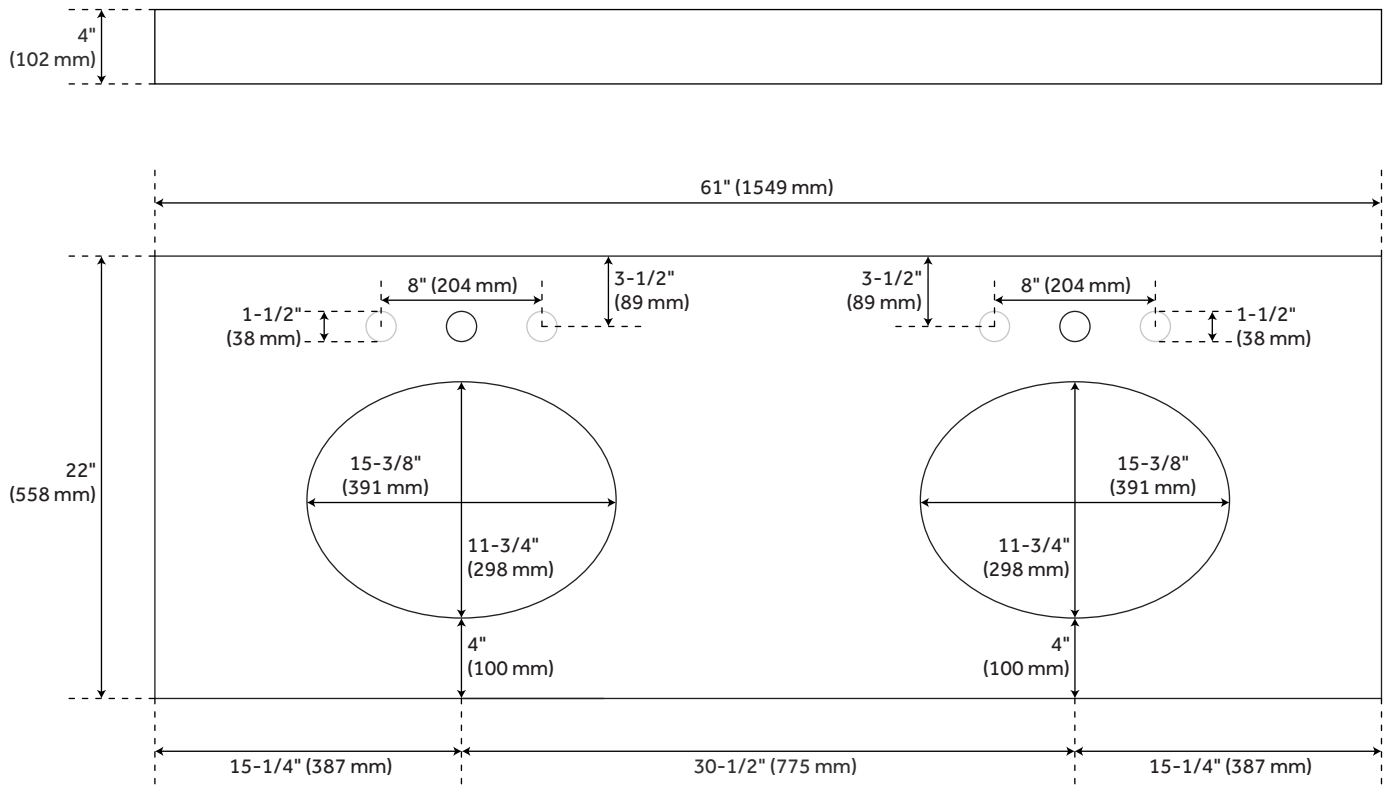

Vanity Top Options: Arctic White Quartz

Basin Length: 16"

Basin Width: 12-1/2"

Fits Drain Hole Size: 1-1/2"

Faucet Included: No

Vanity Top Material: Quartz

Sink Material: Porcelain

Vanity Top Thickness: 3cm

Code: SH476687, SH476686, SH476688, SH476685

ADDITIONAL FEATURES

- Includes countertop, backsplash, and pair of white porcelain sinks.
- Matching right or left sidesplash sold separately.
- To clean, add a few drops of mild cleanser, rinse with water and wipe dry.
- Faucets sold separately.
- See Installation Instructions for directions to attach the vanity top and sink.

REVISED 4/6/2023

61" X 22" 3CM REG QUARTZ DOUBLE VANITY TOP FOR UM SINK - ARCTIC WHITE

All dimensions and specifications are nominal and may vary. Use actual products for accuracy in critical situations.

61" X 22" 3CM ACE QUARTZ DOUBLE VANITY TOP FOR UM SINK - ARCTIC WHITE

All dimensions and specifications are nominal and may vary. Use actual products for accuracy in critical situations.

61" X 22" 3CM QUARTZ DOUBLE VANITY TOP FOR UM SINK - WHITE PORCELAIN SINK