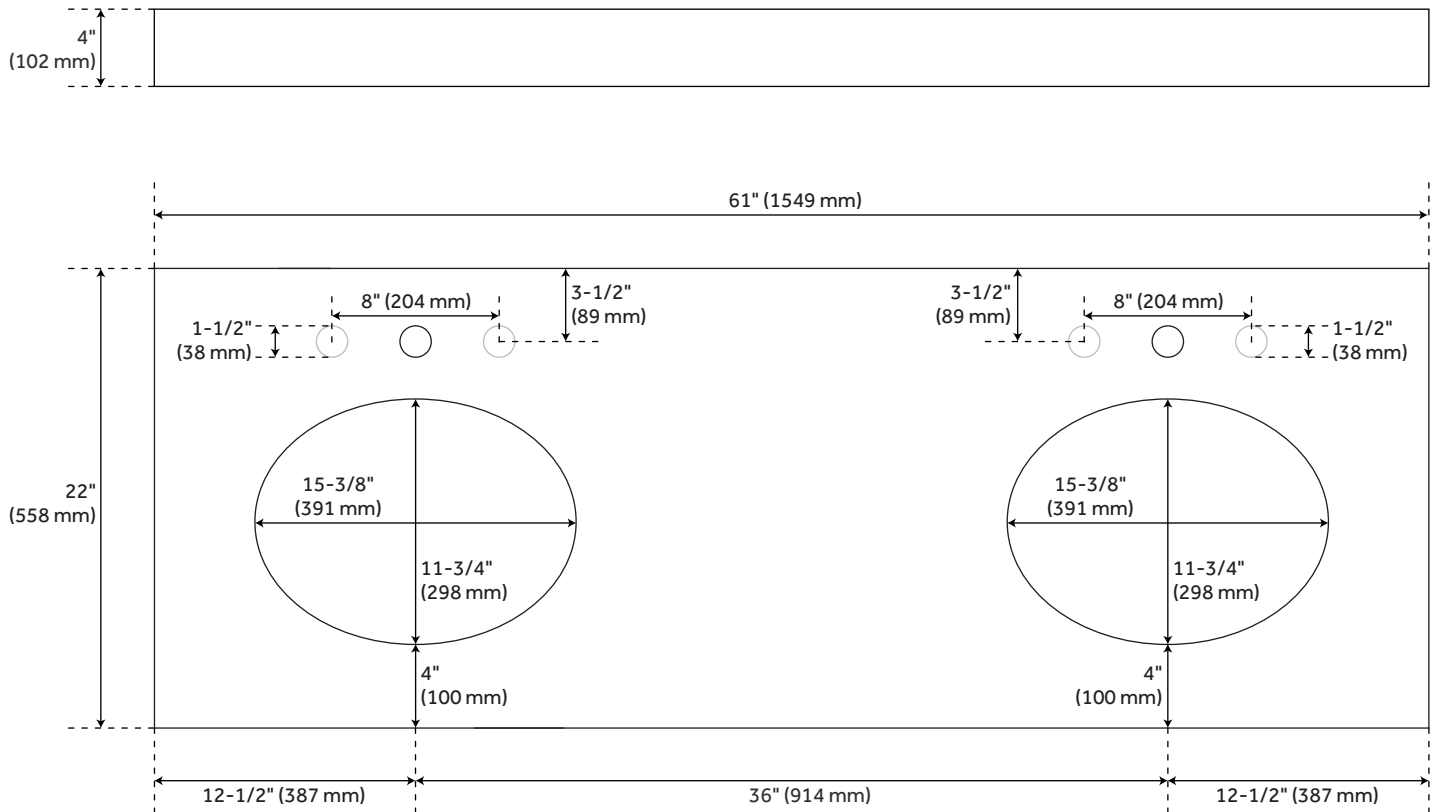

Vanity Top Options: Arctic White Quartz

Basin Length: 16"

Basin Width: 12-1/2"

Fits Drain Hole Size: 1-1/2"

Faucet Included: No

Vanity Top Material: Quartz

Sink Material: Porcelain

Vanity Top Thickness: 3cm

Code: SH476687, SH476686, SH476688, SH476685

ADDITIONAL FEATURES

- Includes countertop, backsplash, and pair of white porcelain sinks.
- Matching right or left sidesplash sold separately.
- To clean, add a few drops of mild cleanser, rinse with water and wipe dry.
- Faucets sold separately.
- See Installation Instructions for directions to attach the vanity top and sink.

REVISED 4/6/2023

61" X 22" 3CM REG QUARTZ DOUBLE VANITY TOP FOR UM SINK - ARCTIC WHITE

All dimensions and specifications are nominal and may vary. Use actual products for accuracy in critical situations.

61" X 22" 3CM ACE QUARTZ DOUBLE VANITY TOP FOR UM SINK - ARCTIC WHITE

All dimensions and specifications are nominal and may vary. Use actual products for accuracy in critical situations.

61" X 22" 3CM QUARTZ DOUBLE VANITY TOP FOR UM SINK - WHITE PORCELAIN SINK