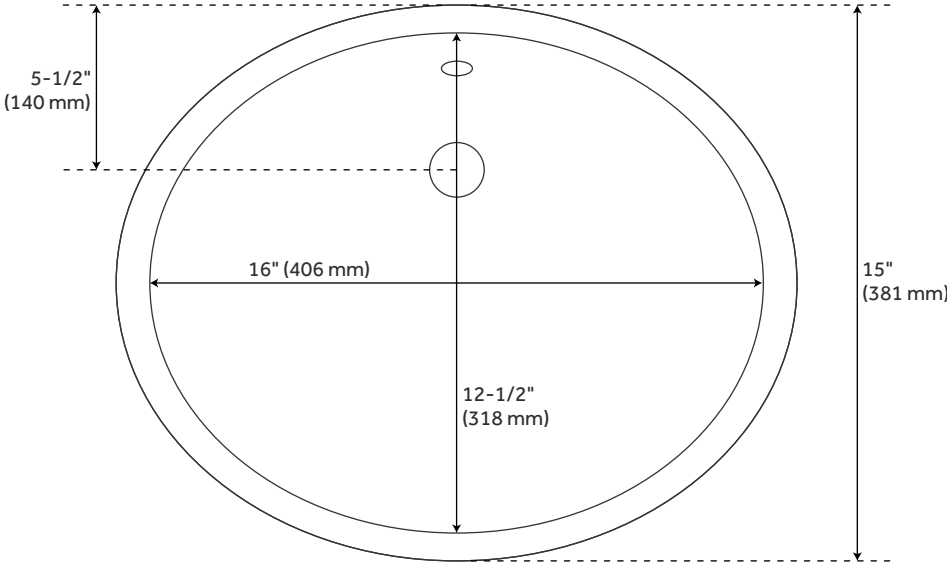

Vanity Top Options: Arctic White Quartz

Basin Length: 16"

Basin Width: 12-1/2"

Fits Drain Hole Size: 1-1/2"

Faucet Included: No

Vanity Top Material: Quartz

Sink Material: Porcelain

Vanity Top Thickness: 3cm

Sink Included: Yes

Sink Color: White

Vanity Top Depth: 22"

Vanity Top Width: 61"

Backsplash: Yes

REVISED 4/6/2023

61"X22" 3CM QUARTZ TOP FOR UNDERMOUNT SINKS - ARCTIC WHITE - WHITE PORCELAIN SINK

SKU: 940393-UM

REVISED 4/6/2023

61" X 22" 3CM REG QUARTZ DOUBLE VANITY TOP FOR UM SINK - ARCTIC WHITE

All dimensions and specifications are nominal and may vary. Use actual products for accuracy in critical situations.

61" X 22" 3CM ACE QUARTZ DOUBLE VANITY TOP FOR UM SINK - ARCTIC WHITE

All dimensions and specifications are nominal and may vary. Use actual products for accuracy in critical situations.

61" X 22" 3CM QUARTZ DOUBLE VANITY TOP FOR UM SINK - WHITE PORCELAIN SINK