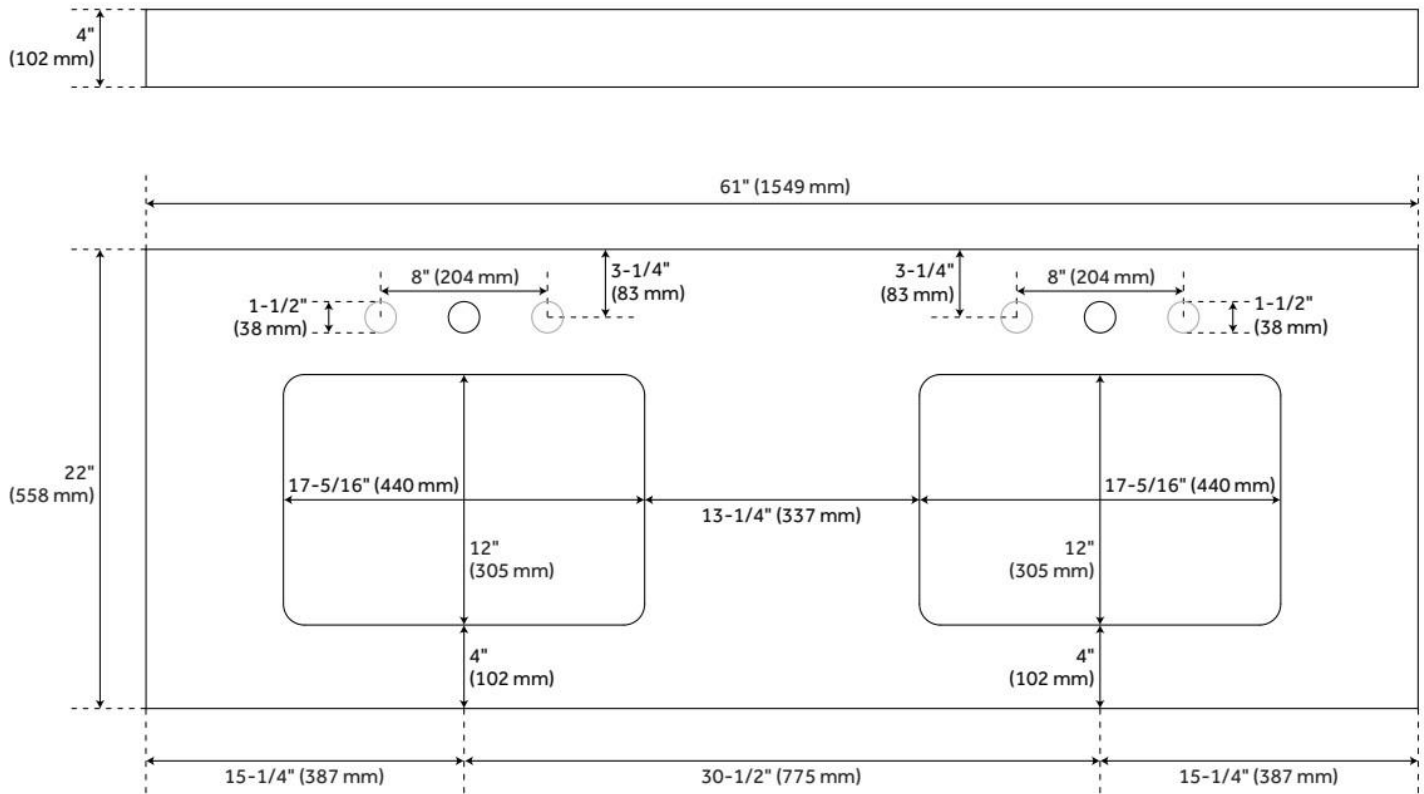

61" X 22" 3CM QUARTZ DOUBLE VANITY TOP FOR RECTANGULAR UNDERMOUNT SINKS - ARCTIC WHITE

SKU: 940399

Code: SH432603, SH432604, SH432613, SH432614, SH456089, SH456094

FEATURES

Vanity Top Options: Arctic White Quartz
Sink Material: Porcelain
Vanity Top Material: Quartz
Sink Installation: Undermount - Rectangle
Sink Included: Yes
Basin Overflow Yes
Backsplash: Yes

LISTED ID: 506897, 506894

ADDITIONAL FEATURES

- Includes quartz countertop, backsplash, and two white porcelain sinks.
- Matching right or left sidesplash sold separately.
- To clean, add a few drops of mild cleanser, rinse with water and wipe dry.
- Faucets sold separately.
- See Installation Instructions for directions to attach the vanity top and sink.
- See Sink Bracket Specifications to ensure your vanity interior will accommodate sink and brackets.

REVISED 7/29/2024

61" X 22" 3CM QUARTZ DOUBLE VANITY TOP FOR RECTANGULAR UNDERMOUNT SINKS - ARCTIC WHITE

SKU: 940399

Code: SH432603, SH432604, SH432613, SH432614, SH456089, SH456094

REVISED 7/29/2024

RECTANGULAR PORCELAIN UNDERMOUNT BATHROOM SINK - WHITE

SKU: 416462
Code: SH416462

FEATURES

Material: Porcelain
Product Finish: White
Installation Type: Undermount
Shape: Rectangle
Drain Placement: Center
Fits Drain Hole Size: 1-1/2"
Faucet Centers: No Faucet Hole
Overflow Hole: Yes
Mounting Hardware Included: Yes