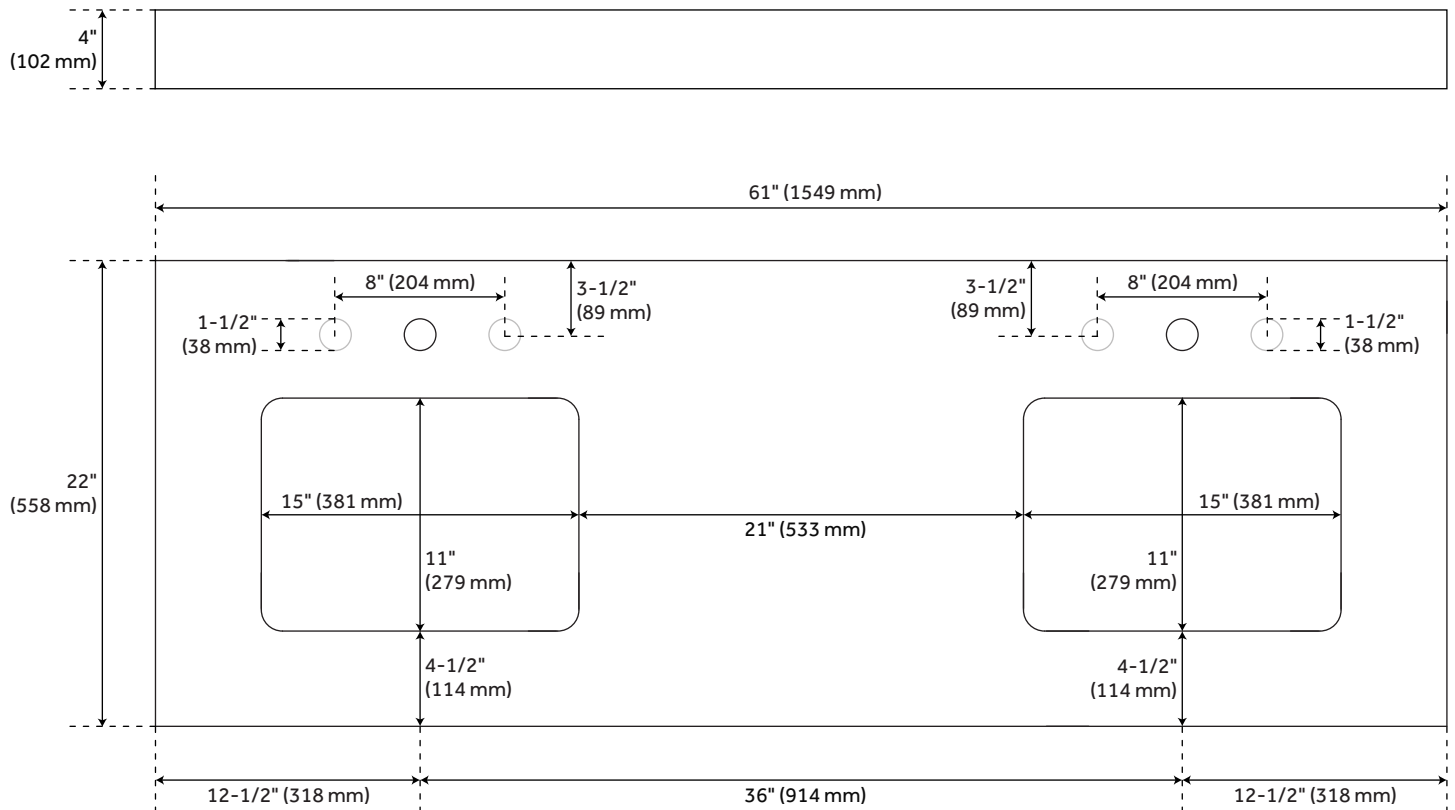

Sink Installation: Undermount - Rectangle

Vanity Top Options: Arctic White Quartz

Fits Drain Hole Size: 1-1/2"

Faucet Included: No

Vanity Top Material: Quartz

Vanity Top Thickness: 3cm

Sink Included: Yes

Vanity Top Depth: 22"

Vanity Top Width: 61"

Backsplash: Yes

REVISED 4/6/2023

61" X 22" 3CM QUARTZ DOUBLE VANITY TOP FOR RECTANGULAR UNDERMOUNT SINKS - ARCTIC WHITE

SKU: 940399

Code: SH432603, SH432604, SH432613, SH432614, SH456089, SH456094

ADDITIONAL FEATURES

- Includes quartz countertop, backsplash, and two white porcelain sinks.
- Matching right or left sidesplash sold separately.
- To clean, add a few drops of mild cleanser, rinse with water and wipe dry.
- Faucets sold separately.
- See Installation Instructions for directions to attach the vanity top and sink.
- See Sink Bracket Specifications to ensure your vanity interior will accommodate sink and brackets.

REVISED 4/6/2023

61" X 22" 3CM ACE QUARTZ DOUBLE VANITY TOP FOR RUMB SINK - ARCTIC WHITE

All dimensions and specifications are nominal and may vary. Use actual products for accuracy in critical situations.