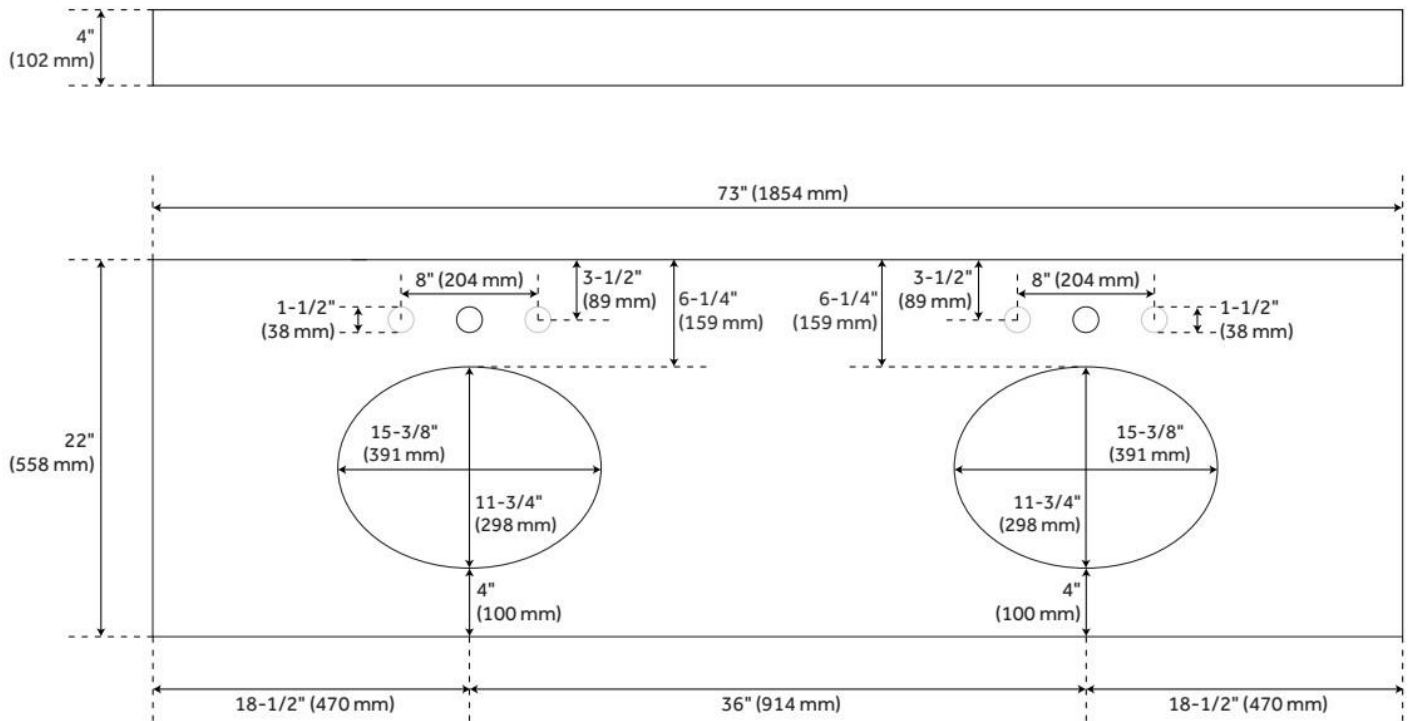

73"X22" 3CM GRANITE TOP FOR UNDERMOUNT SINKS - ABSOLUTE BLACK - WHITE PORCELAIN SINK

SKU: 940467-UM

Code: SH476697, SH476698, SH476696

REVISED 7/29/2024