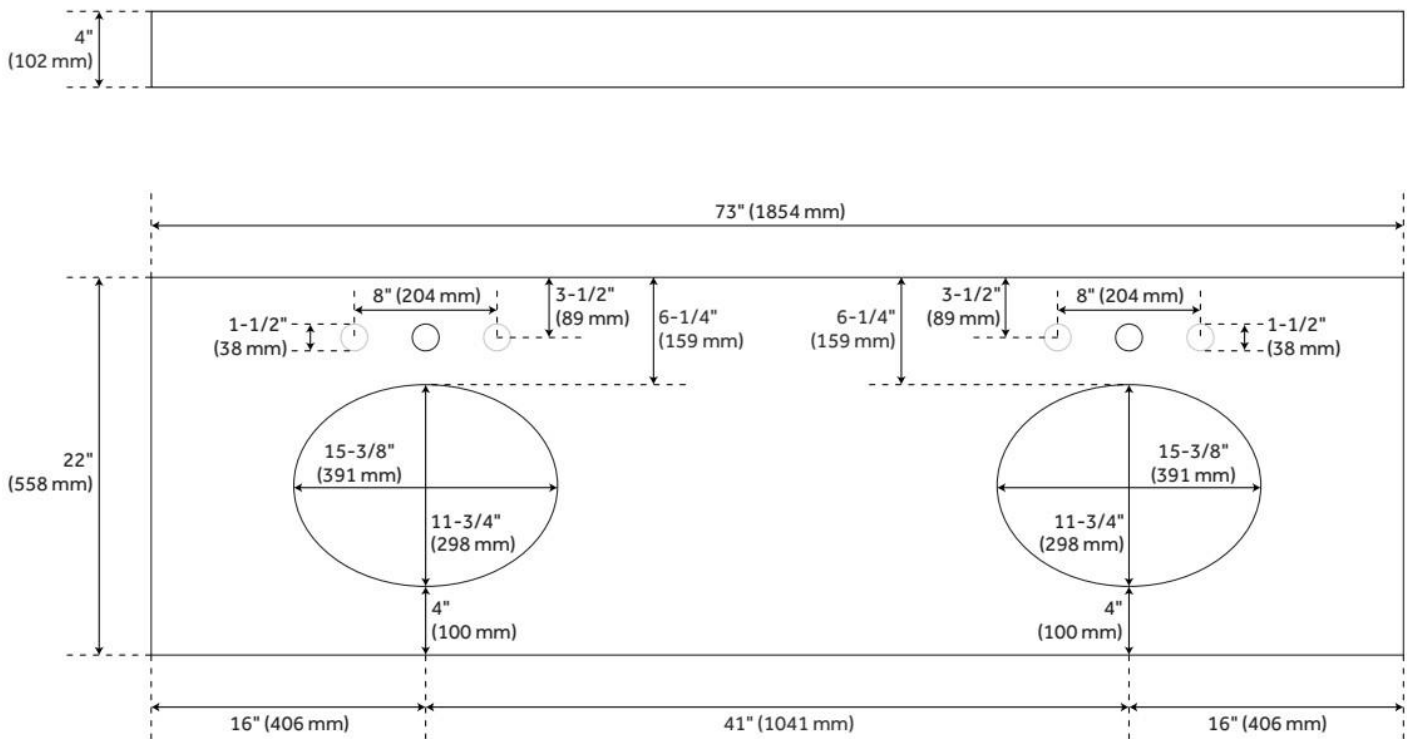

73"X22" 3CM GRANITE TOP FOR UNDERMOUNT SINKS - ABSOLUTE BLACK - WHITE PORCELAIN SINK

SKU: 940467-UM

Code: SH476697, SH476698, SH476696

REVISED 7/29/2024