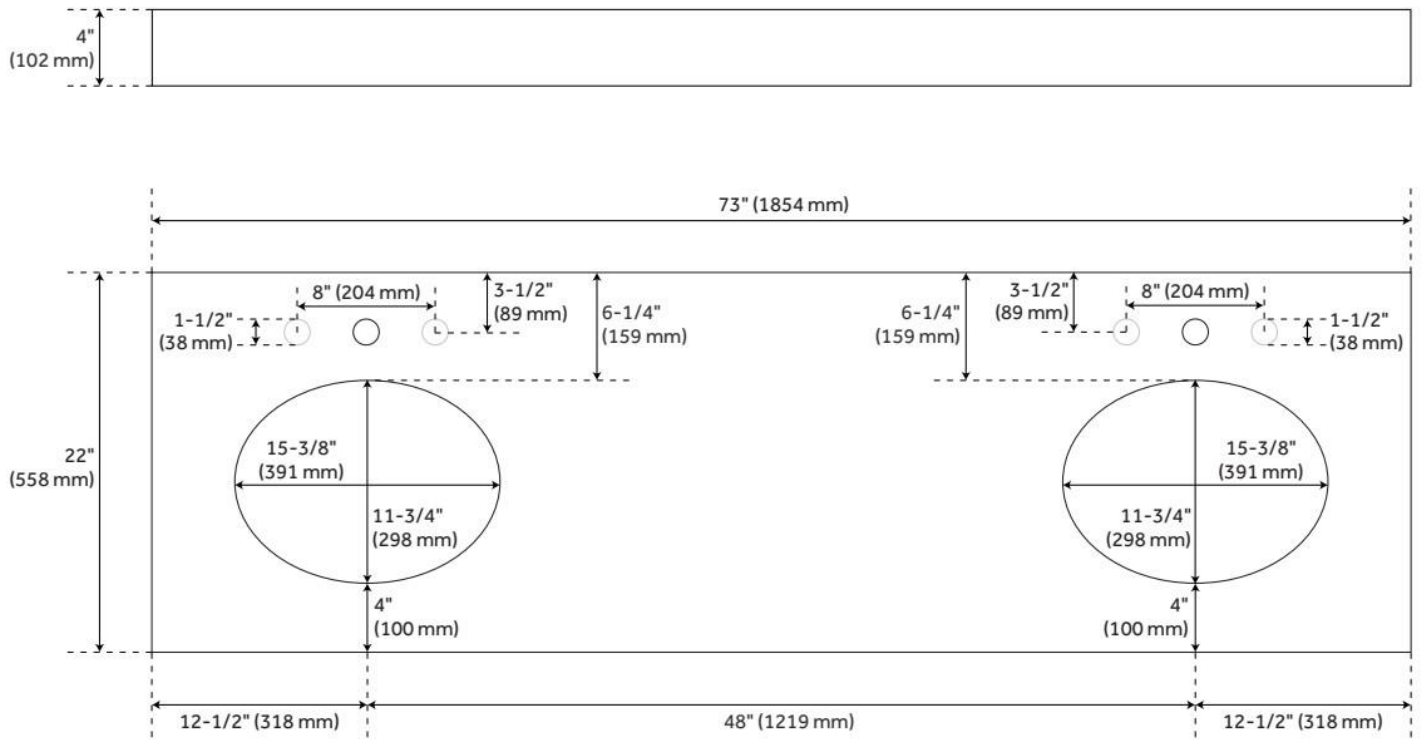

73"X22" 3CM GRANITE TOP FOR UNDERMOUNT SINKS - ABSOLUTE BLACK - WHITE PORCELAIN SINK

SKU: 940467-UM

Code: SH476697, SH476698, SH476696

REVISED 7/29/2024