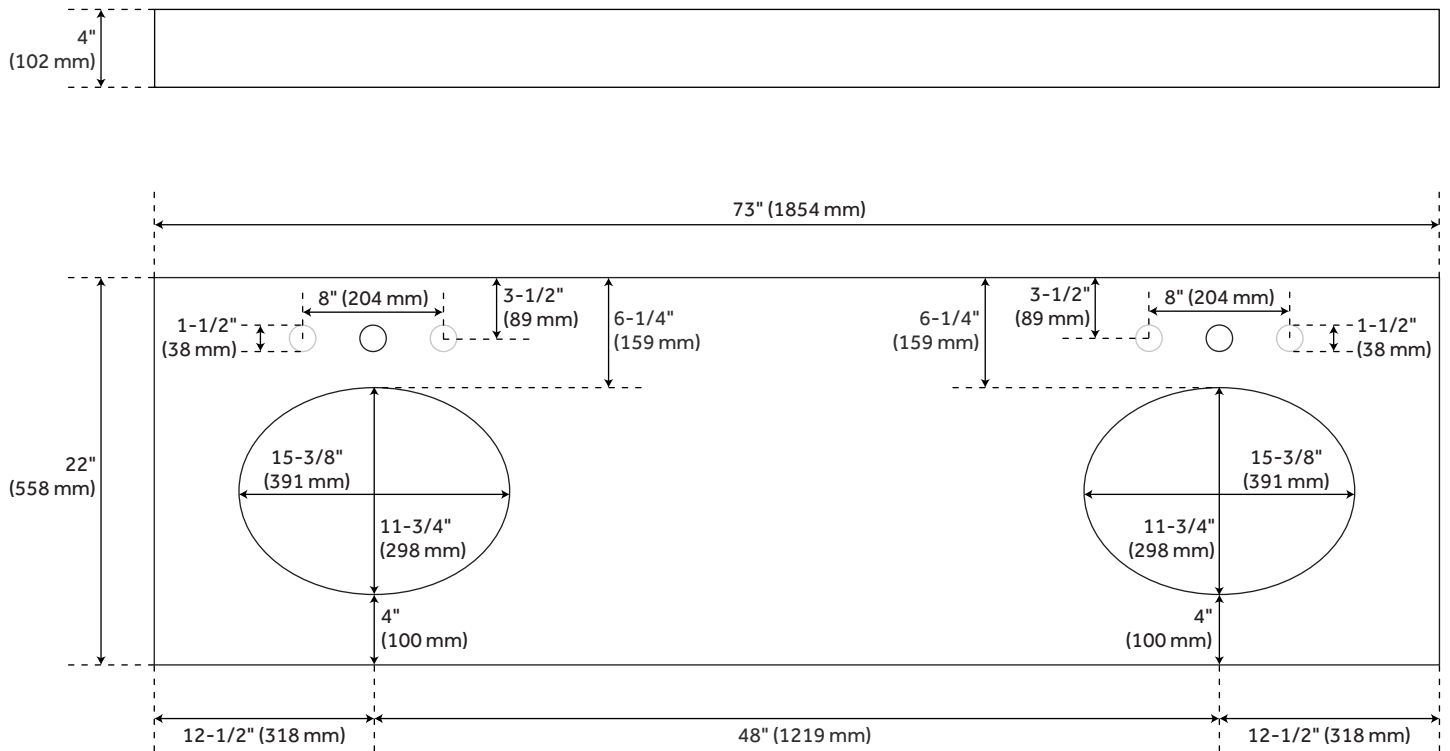

## FEATURES

Assembly Required: Yes

Number of Basins: 2

Sink Installation: Undermount - Oval

Vanity Top Options: Absolute Black Granite

Basin Length: 16"

Basin Width: 12-1/2"

Fits Drain Hole Size: 1-1/2"

# 73" X 22" 3CM ACE GRANITE DOUBLE VANITY TOP FOR UM SINK - ABSOLUTE BLACK

All dimensions and specifications are nominal and may vary. Use actual products for accuracy in critical situations.

# 73" X 22" 3CM MONT GRANITE DOUBLE VANITY TOP FOR UM SINK - ABSOLUTE BLACK

All dimensions and specifications are nominal and may vary. Use actual products for accuracy in critical situations.

# 73" X 22" 3CM GRANITE DOUBLE VANITY TOP FOR UM SINK - WHITE PORCELAIN SINK

All dimensions and specifications are nominal and may vary. Use actual products for accuracy in critical situations.