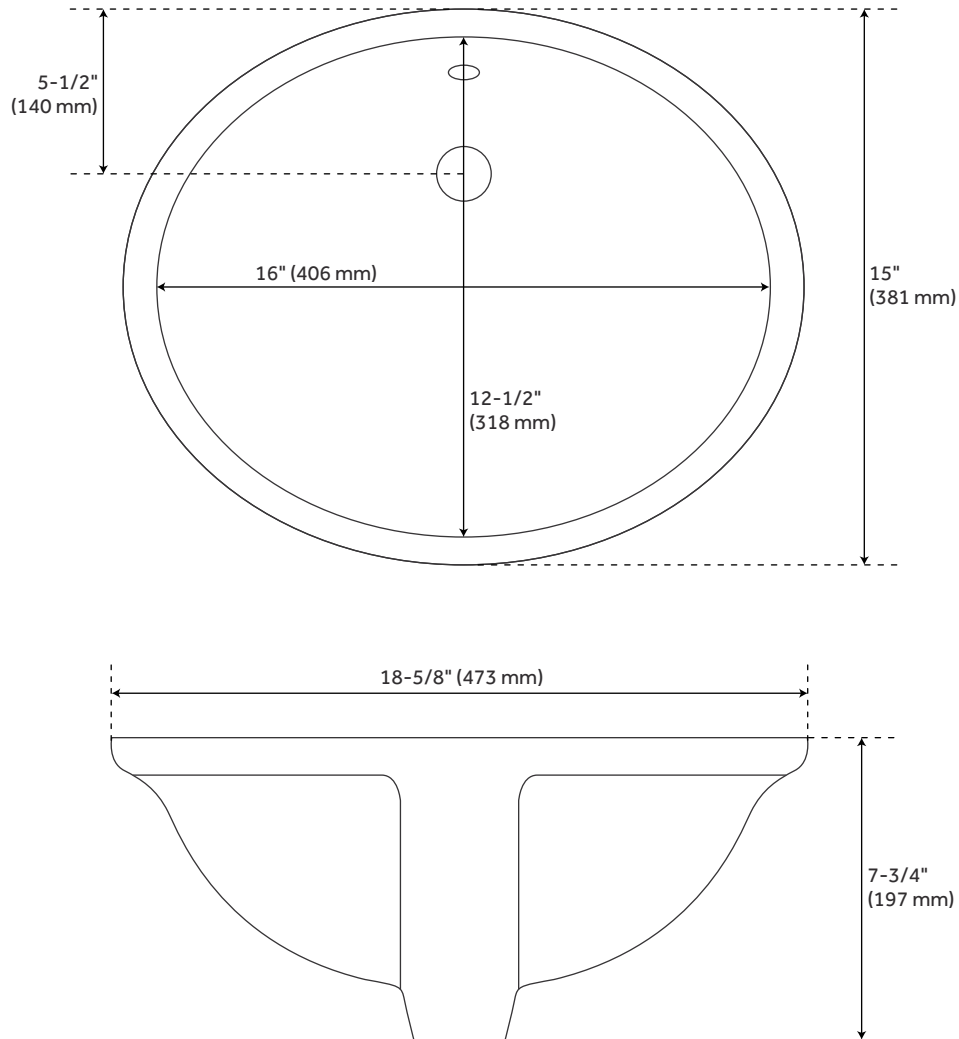

# 73" X 22" 3CM ACE GRANITE DOUBLE VANITY TOP FOR UM SINK - ABSOLUTE BLACK

All dimensions and specifications are nominal and may vary. Use actual products for accuracy in critical situations.

# 73" X 22" 3CM MONT GRANITE DOUBLE VANITY TOP FOR UM SINK - ABSOLUTE BLACK

All dimensions and specifications are nominal and may vary. Use actual products for accuracy in critical situations.

# 73" X 22" 3CM GRANITE DOUBLE VANITY TOP FOR UM SINK - WHITE PORCELAIN SINK

All dimensions and specifications are nominal and may vary. Use actual products for accuracy in critical situations.