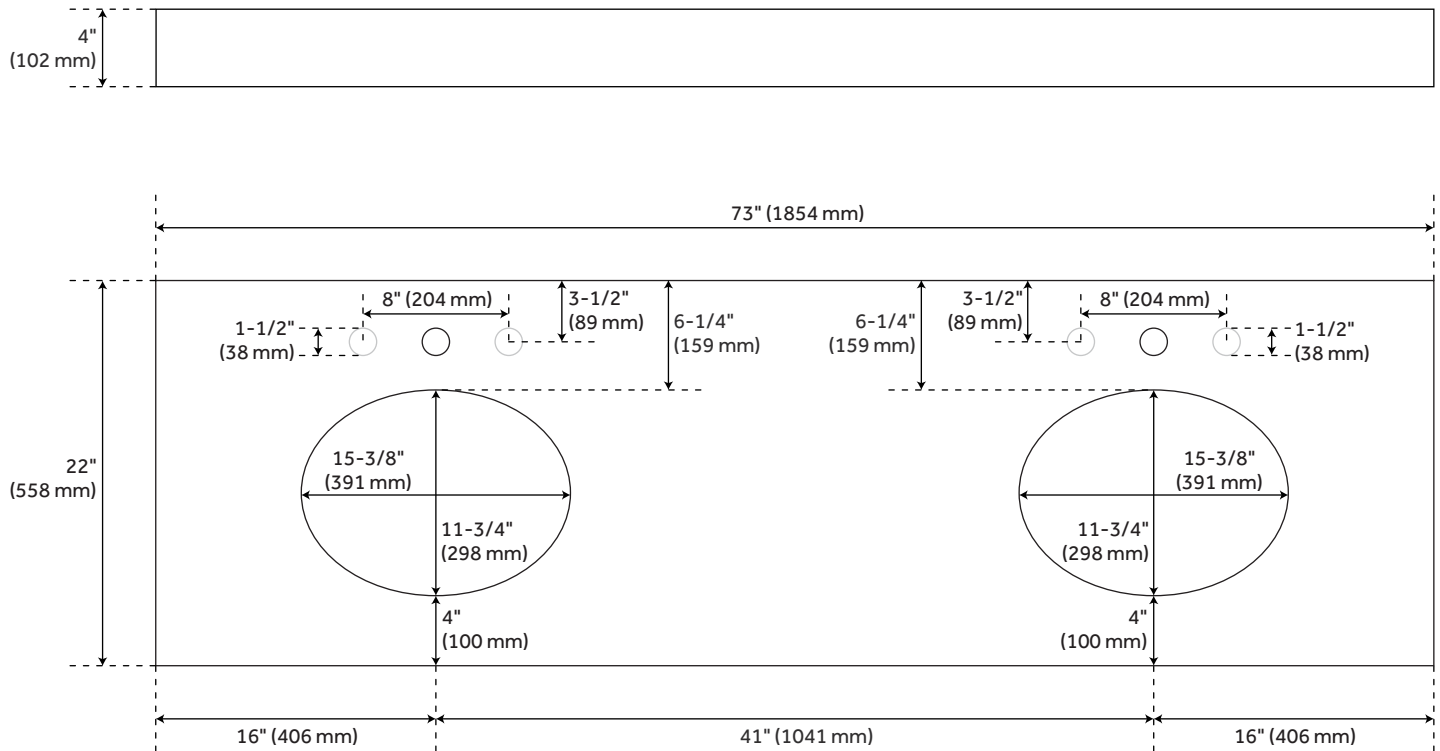

## FEATURES

Assembly Required: Yes

Number of Basins: 2

Sink Installation: Undermount - Oval

Vanity Top Options: Absolute Black Granite

Basin Length: 16"

Basin Width: 12-1/2"

Fits Drain Hole Size: 1-1/2"

# 73" X 22" 3CM ACE GRANITE DOUBLE VANITY TOP FOR UM SINK - ABSOLUTE BLACK

All dimensions and specifications are nominal and may vary. Use actual products for accuracy in critical situations.

# 73" X 22" 3CM MONT GRANITE DOUBLE VANITY TOP FOR UM SINK - ABSOLUTE BLACK

All dimensions and specifications are nominal and may vary. Use actual products for accuracy in critical situations.

# 73" X 22" 3CM GRANITE DOUBLE VANITY TOP FOR UM SINK - WHITE PORCELAIN SINK

All dimensions and specifications are nominal and may vary. Use actual products for accuracy in critical situations.