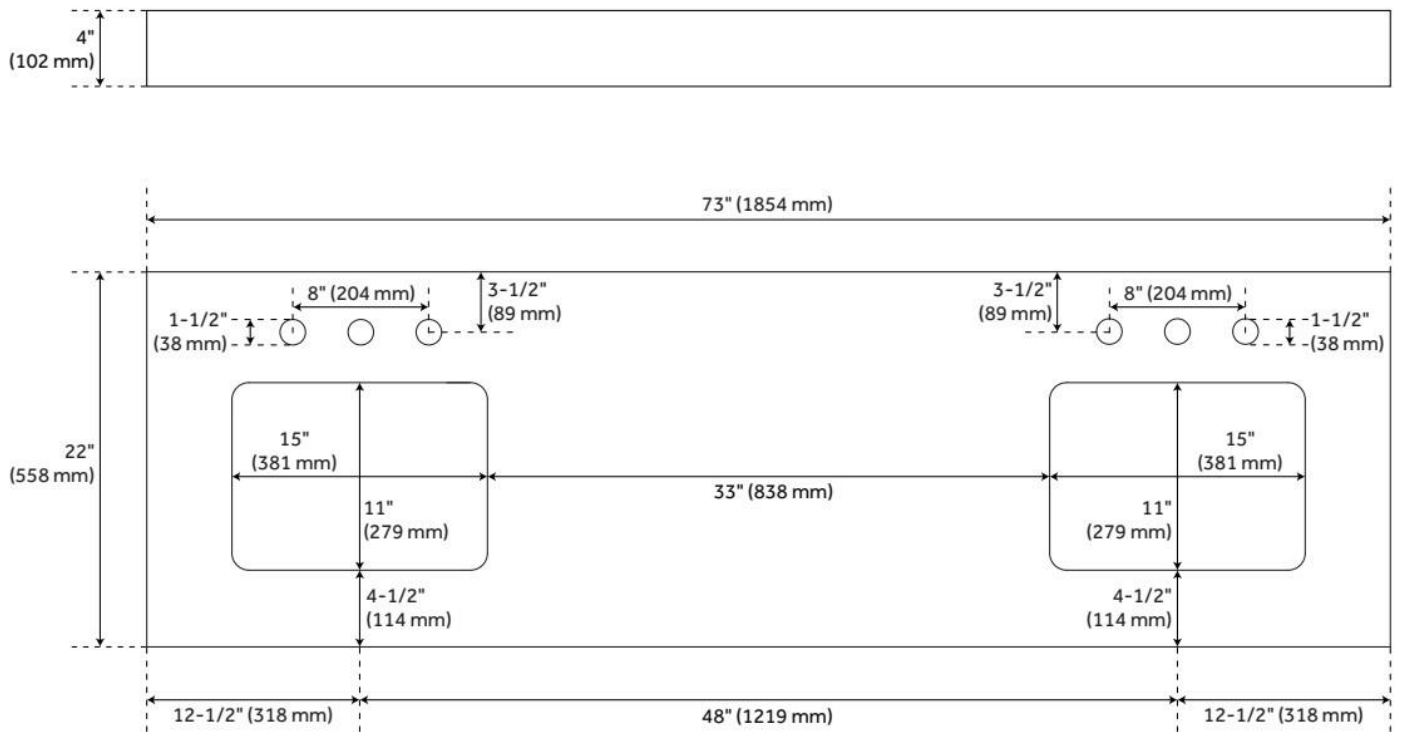

73"X 22" 3CM GRANITE VANITY TOP FOR RECTANGULAR UNDERMOUNT SINKS - ABSOLUTE

SKU: 940473

Code: SH432683, SH432684, SH432703, SH462441, SH462442

REVISED 8/7/2024