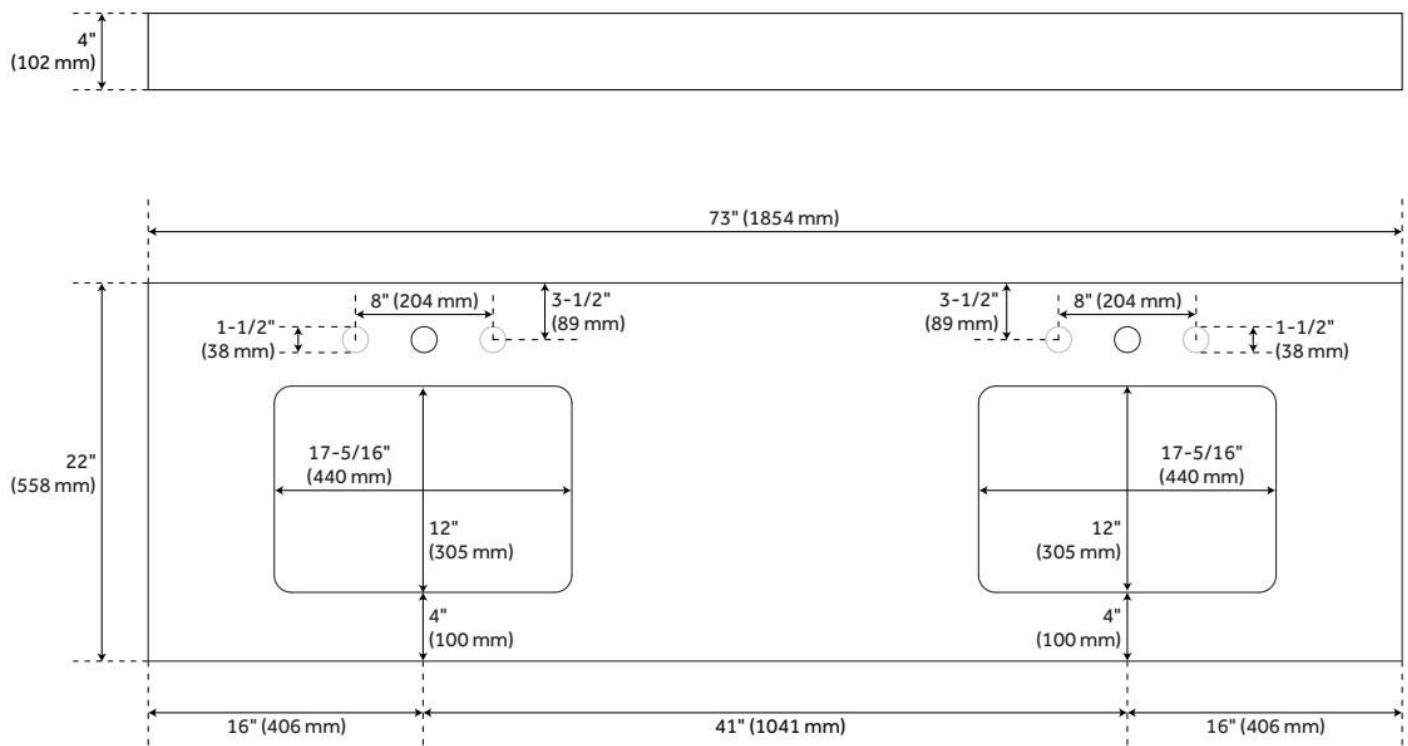

73"X 22" 3CM GRANITE VANITY TOP FOR RECTANGULAR UNDERMOUNT SINKS - ABSOLUTE

SKU: 940473

Code: SH432683, SH432684, SH432703, SH462441, SH462442

REVISED 8/7/2024