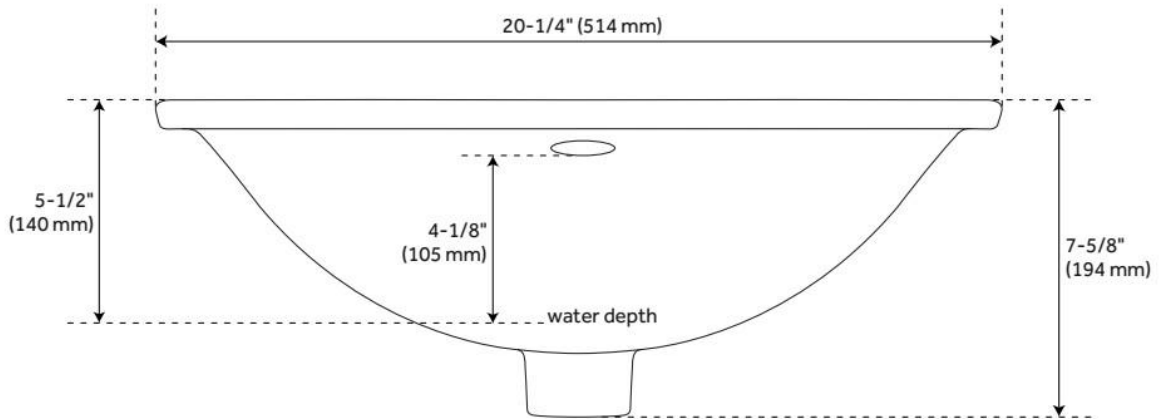

RECTANGULAR PORCELAIN UNDERMOUNT BATHROOM SINK - WHITE

SKU: 416462
Code: SH416462

REVISED 7/29/2024