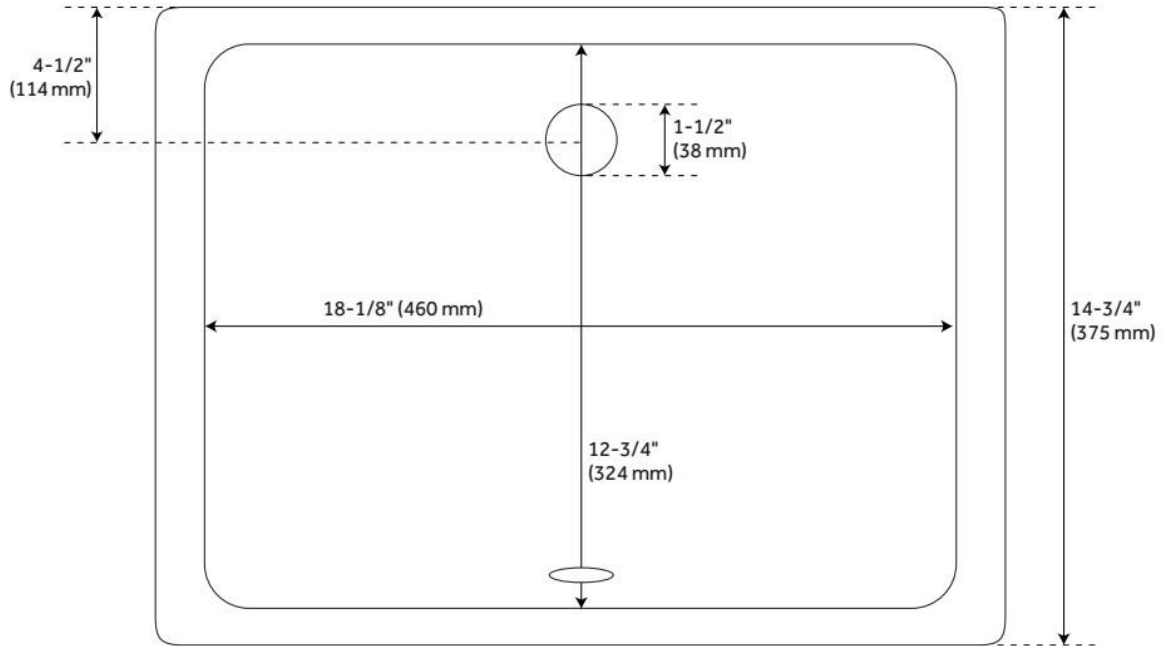

RECTANGULAR PORCELAIN UNDERMOUNT BATHROOM SINK - WHITE

SKU: 416462
Code: SH416462

REVISED 7/29/2024