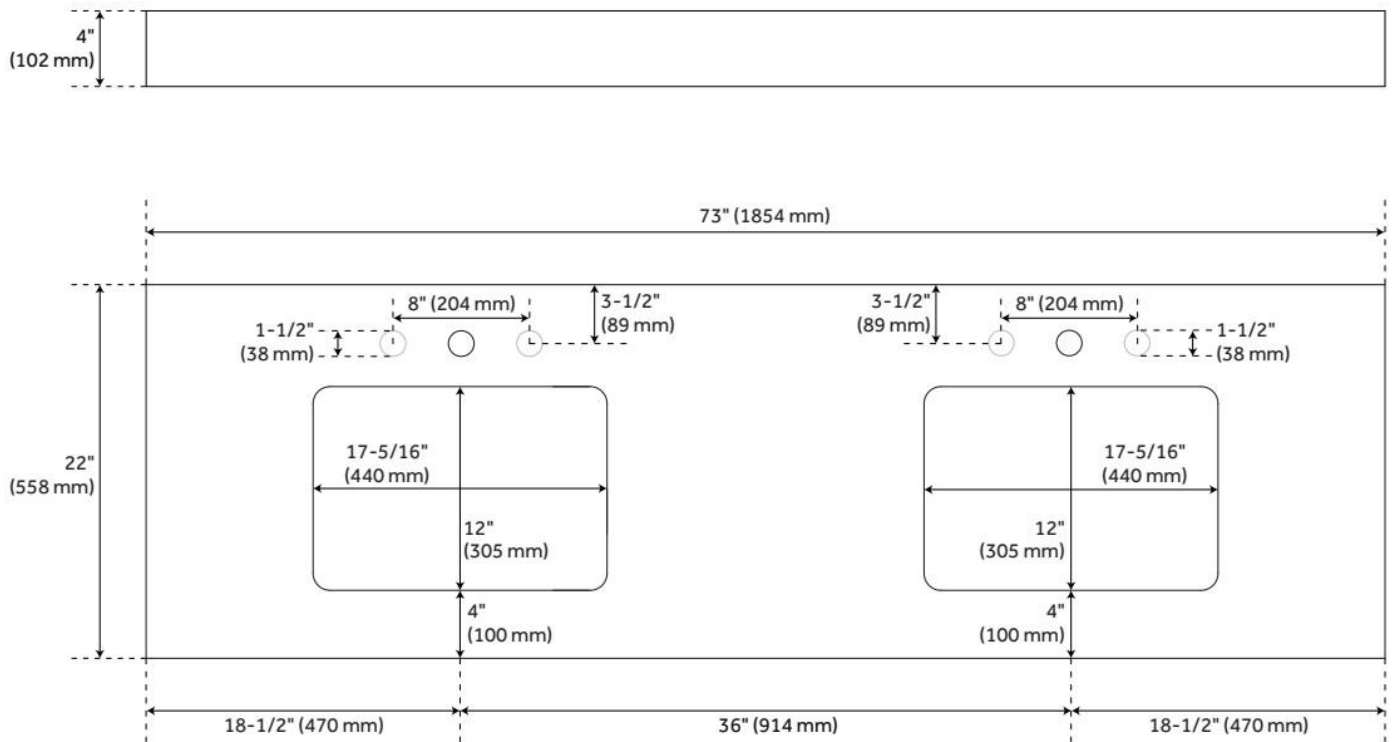

73"X 22" 3CM GRANITE VANITY TOP FOR RECTANGULAR UNDERMOUNT SINKS - ABSOLUTE

SKU: 940473

Code: SH432683, SH432684, SH432703, SH462441, SH462442

REVISED 8/7/2024