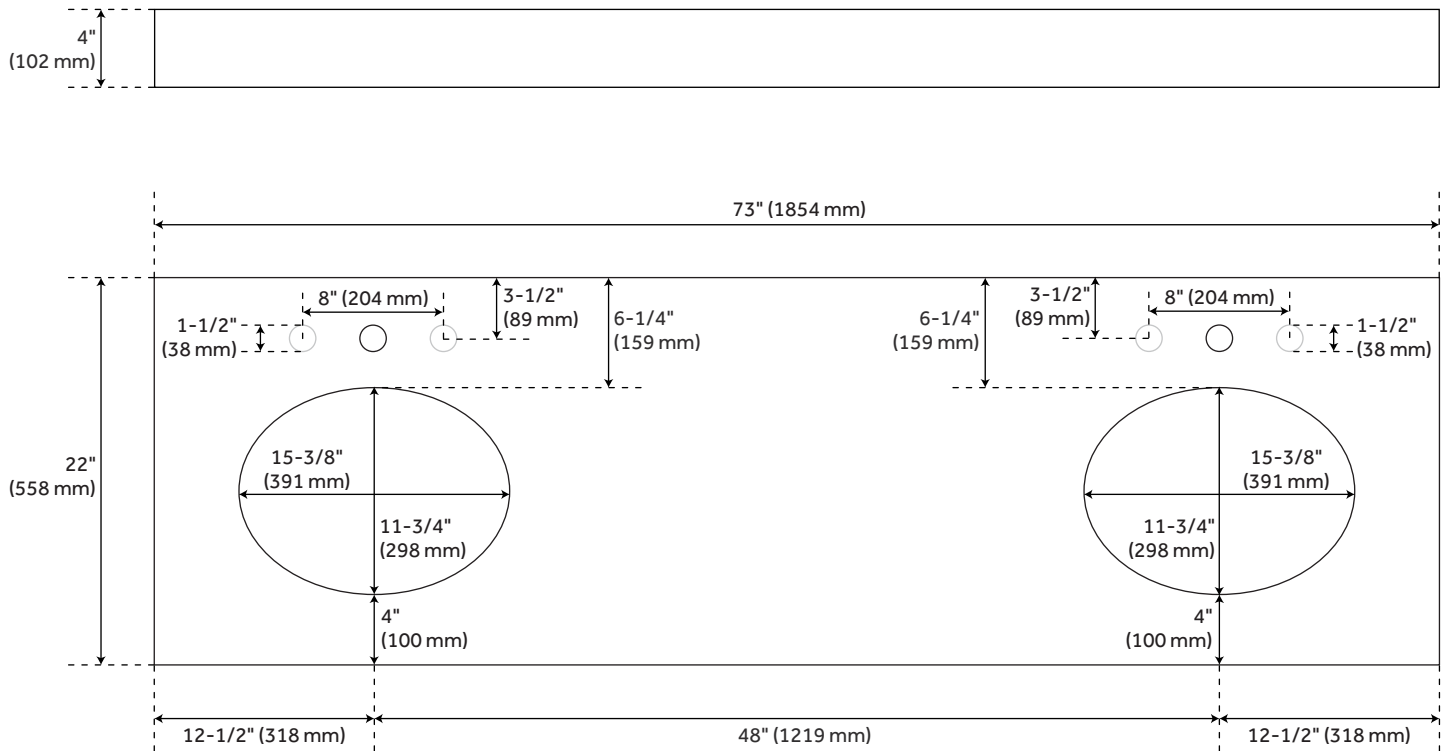

Vanity Top Options: Carrara Marble

Basin Length: 16"

Basin Width: 12-1/2"

Fits Drain Hole Size: 1-1/2"

Faucet Included: No

Vanity Top Material: Marble

Sink Material: Porcelain

Vanity Top Thickness: 3cm

REVISED 4/6/2023

73" X 22" 3CM REG MARBLE DOUBLE VANITY TOP FOR UM SINK - CARRARA

All dimensions and specifications are nominal and may vary. Use actual products for accuracy in critical situations.

73" X 22" 3CM ACE MARBLE DOUBLE VANITY TOP FOR UM SINK - CARRARA

All dimensions and specifications are nominal and may vary. Use actual products for accuracy in critical situations.

73" X 22" 3CM MONT MARBLE DOUBLE VANITY TOP FOR UM SINK - CARRARA

All dimensions and specifications are nominal and may vary. Use actual products for accuracy in critical situations.

73" X 22" 3CM MARBLE DOUBLE VANITY TOP FOR UM SINK - WHITE PORCELAIN SINK

All dimensions and specifications are nominal and may vary. Use actual products for accuracy in critical situations.