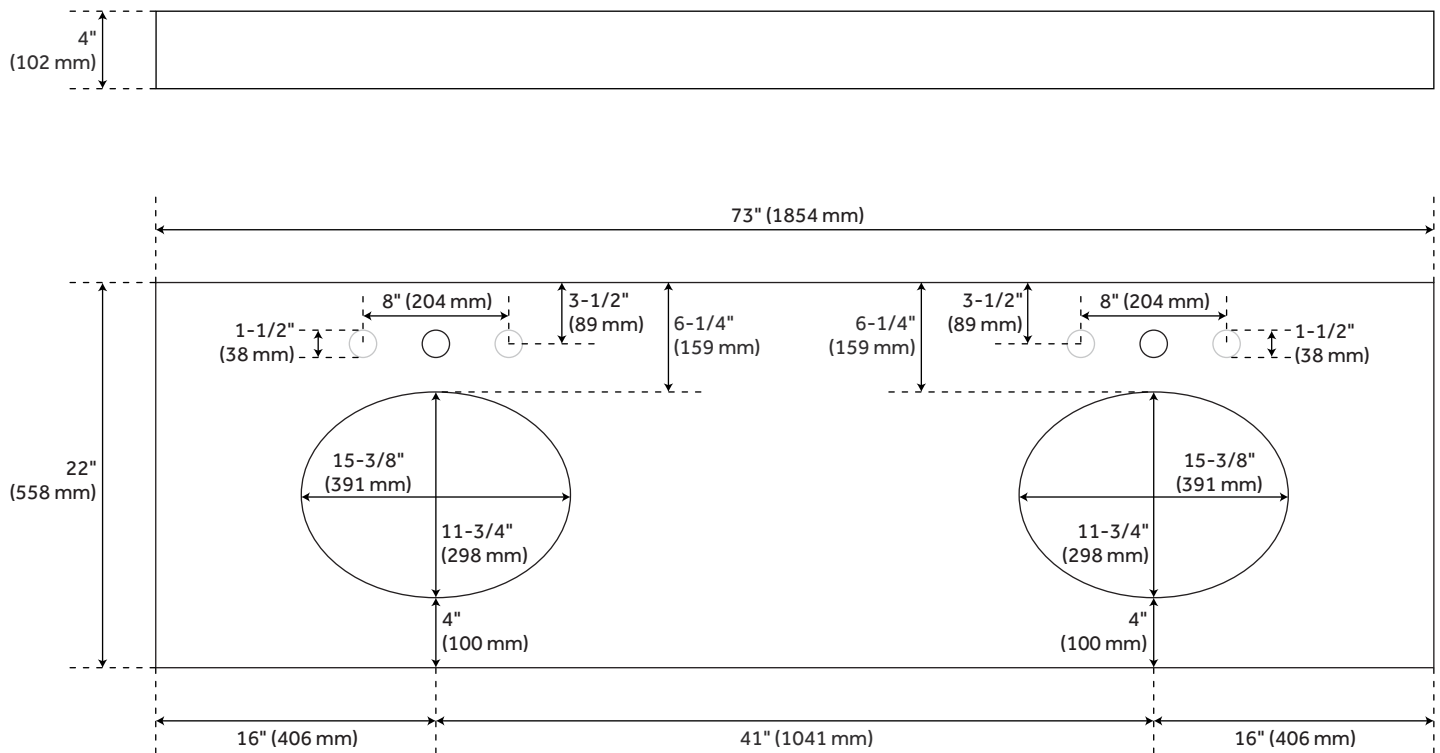

Vanity Top Options: Carrara Marble

Basin Length: 16"

Basin Width: 12-1/2"

Fits Drain Hole Size: 1-1/2"

Faucet Included: No

Vanity Top Material: Marble

Sink Material: Porcelain

Vanity Top Thickness: 3cm

REVISED 4/6/2023

73" X 22" 3CM REG MARBLE DOUBLE VANITY TOP FOR UM SINK - CARRARA

All dimensions and specifications are nominal and may vary. Use actual products for accuracy in critical situations.

73" X 22" 3CM ACE MARBLE DOUBLE VANITY TOP FOR UM SINK - CARRARA

All dimensions and specifications are nominal and may vary. Use actual products for accuracy in critical situations.

73" X 22" 3CM MONT MARBLE DOUBLE VANITY TOP FOR UM SINK - CARRARA

All dimensions and specifications are nominal and may vary. Use actual products for accuracy in critical situations.

73" X 22" 3CM MARBLE DOUBLE VANITY TOP FOR UM SINK - WHITE PORCELAIN SINK

All dimensions and specifications are nominal and may vary. Use actual products for accuracy in critical situations.