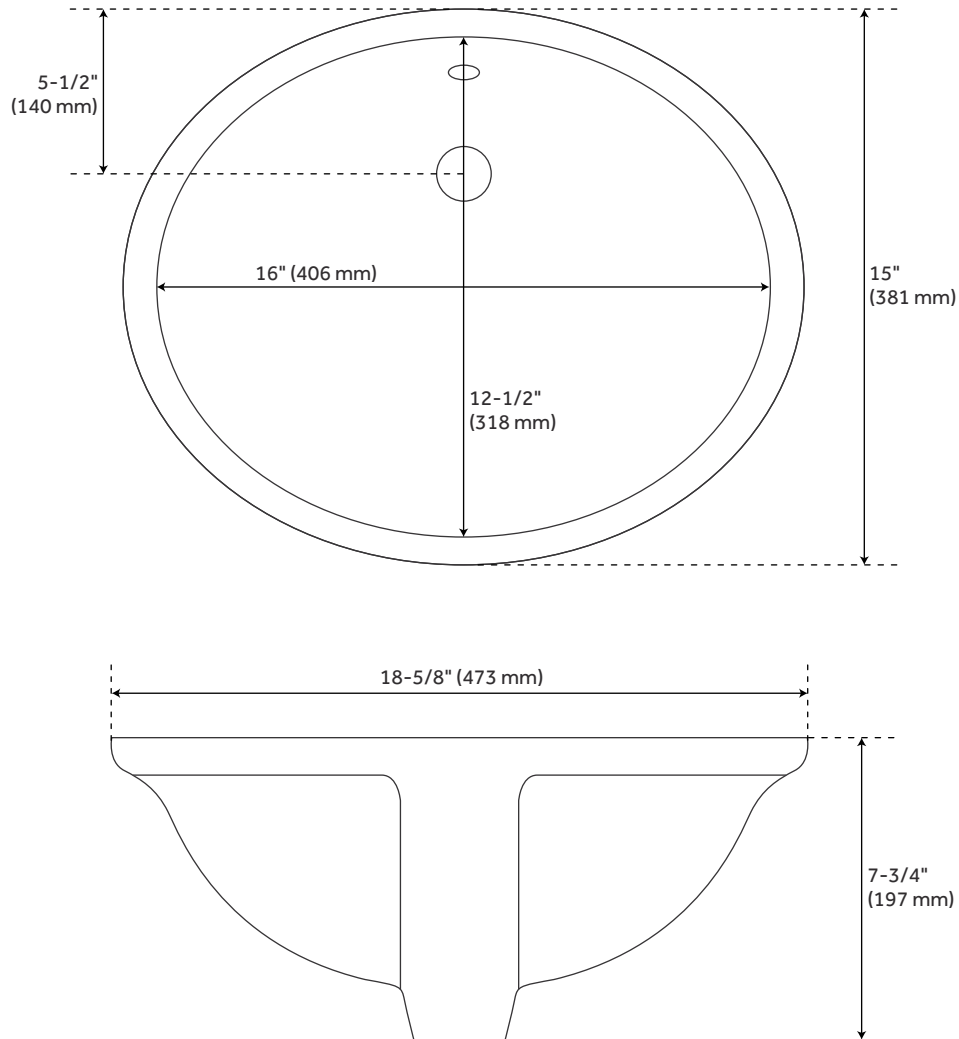

Vanity Top Options: Carrara Marble

Basin Length: 16"

Basin Width: 12-1/2"

Fits Drain Hole Size: 1-1/2"

Faucet Included: No

Vanity Top Material: Marble

Sink Material: Porcelain

Vanity Top Thickness: 3cm

REVISED 4/6/2023

73" X 22" 3CM REG MARBLE DOUBLE VANITY TOP FOR UM SINK - CARRARA

All dimensions and specifications are nominal and may vary. Use actual products for accuracy in critical situations.

73" X 22" 3CM ACE MARBLE DOUBLE VANITY TOP FOR UM SINK - CARRARA

All dimensions and specifications are nominal and may vary. Use actual products for accuracy in critical situations.

73" X 22" 3CM MONT MARBLE DOUBLE VANITY TOP FOR UM SINK - CARRARA

All dimensions and specifications are nominal and may vary. Use actual products for accuracy in critical situations.

73" X 22" 3CM MARBLE DOUBLE VANITY TOP FOR UM SINK - WHITE PORCELAIN SINK

All dimensions and specifications are nominal and may vary. Use actual products for accuracy in critical situations.