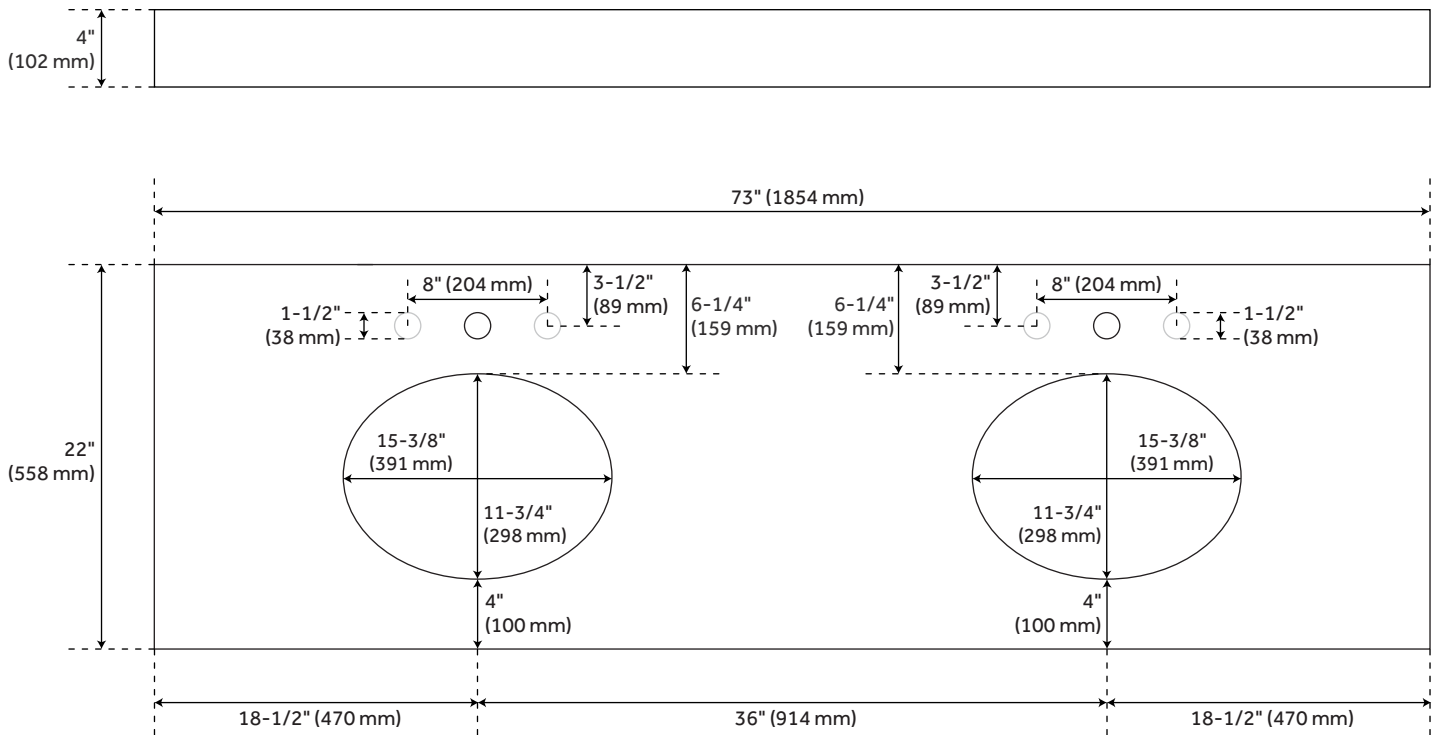

Vanity Top Options: Carrara Marble

Basin Length: 16"

Basin Width: 12-1/2"

Fits Drain Hole Size: 1-1/2"

Faucet Included: No

Vanity Top Material: Marble

Sink Material: Porcelain

Vanity Top Thickness: 3cm

REVISED 4/6/2023

73" X 22" 3CM REG MARBLE DOUBLE VANITY TOP FOR UM SINK - CARRARA

All dimensions and specifications are nominal and may vary. Use actual products for accuracy in critical situations.

73" X 22" 3CM ACE MARBLE DOUBLE VANITY TOP FOR UM SINK - CARRARA

All dimensions and specifications are nominal and may vary. Use actual products for accuracy in critical situations.

73" X 22" 3CM MONT MARBLE DOUBLE VANITY TOP FOR UM SINK - CARRARA

All dimensions and specifications are nominal and may vary. Use actual products for accuracy in critical situations.

73" X 22" 3CM MARBLE DOUBLE VANITY TOP FOR UM SINK - WHITE PORCELAIN SINK

All dimensions and specifications are nominal and may vary. Use actual products for accuracy in critical situations.