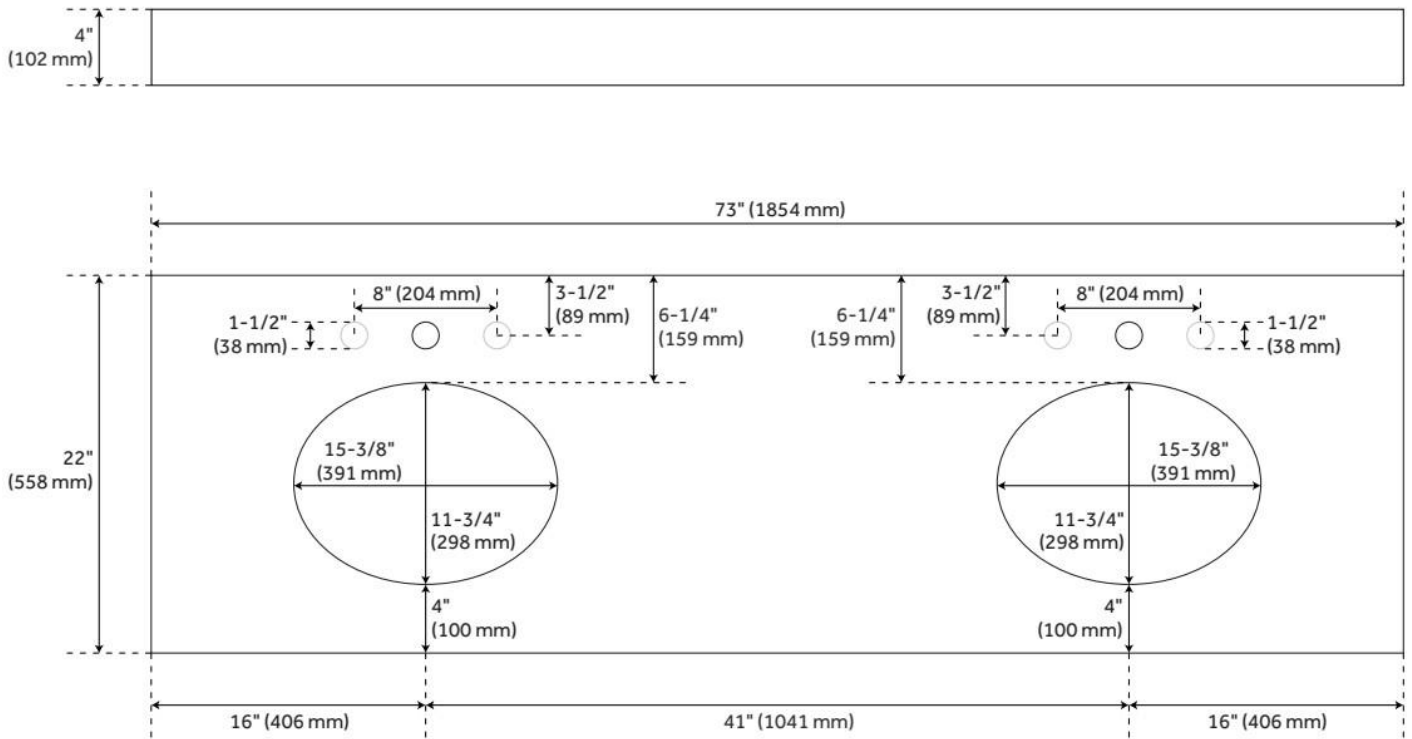

REVISED 8/7/2024

73" MARBLE DOUBLE TOP FOR UNDERMOUNT SINKS - CARRARA - WHITE PORCELAIN SINK

SKU: 940483-UM

Code: SH476709, SH476710, SH476708

REVISED 8/7/2024

73" MARBLE DOUBLE TOP FOR UNDERMOUNT SINKS - CARRARA - WHITE PORCELAIN SINK

SKU: 940483-UM

Code: SH476709, SH476710, SH476708

REVISED 8/7/2024

18" OVAL PORCELAIN UNDERMOUNT BATHROOM SINK - WHITE

SKU: 220658
Code: SH220658

FEATURES

Material: Porcelain
Product Finish: White
Installation Type: Undermount
Shape: Oval
Drain Placement: Center
Fits Drain Hole Size: 1-1/2"
Faucet Centers: No Faucet Hole
Overflow Hole: Yes
Mounting Hardware Included: Yes

ASME A112.19.2/CSA B45.1, Massachusetts Accepted, LISTED ID: 506895

ADDITIONAL FEATURES

- Overall dimensions: 18-5/8" L x 15" W (front to back) x 7-3/4" H (\pm 1/2").
- Basin: 16" L x 12-1/2" W (front to back).
- Basin depth is 5" to overflow.
- 1-1/2" drain hole.