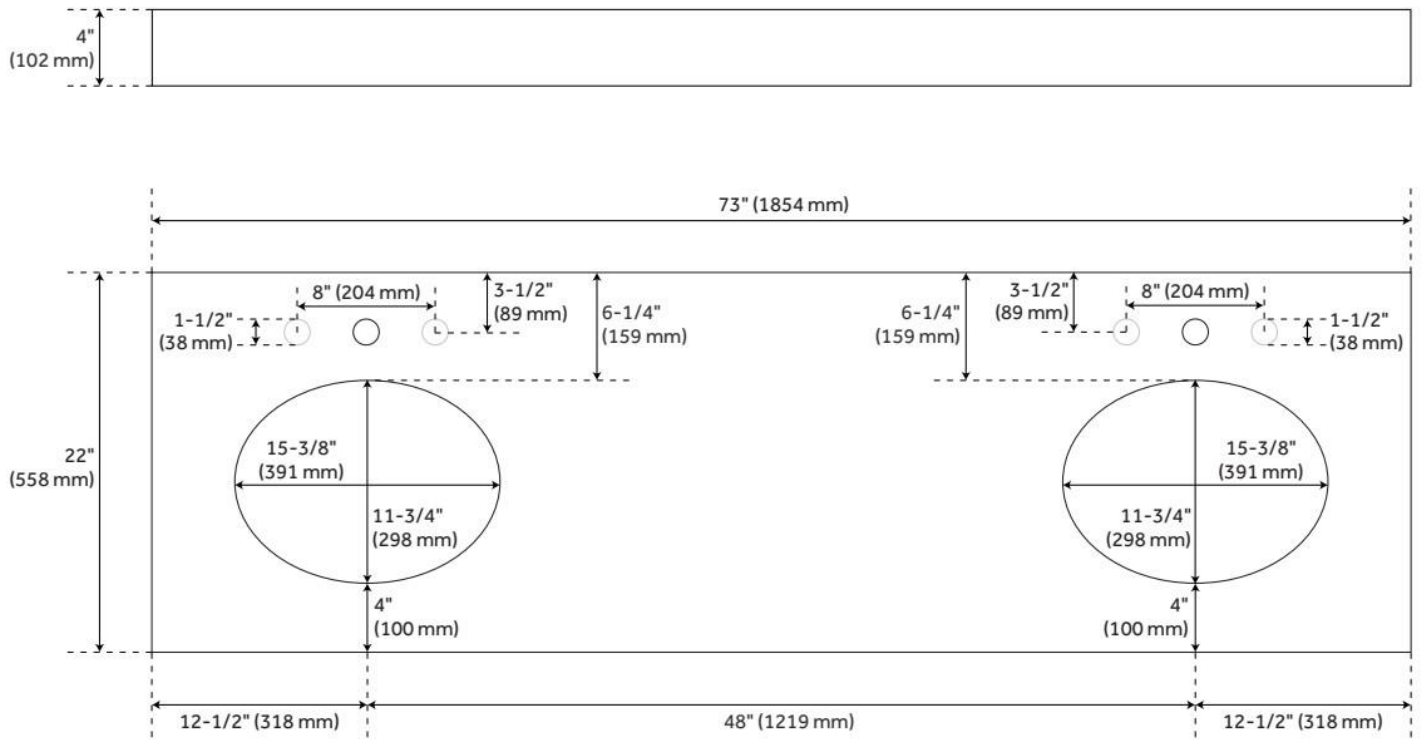

Sink Installation: Undermount - Oval

Sink Included: Yes

Basin Overflow Yes

Sink Color: White

Backsplash: Yes

ASME A112.19.2/CSA B45.1, Massachusetts Accepted, LISTED ID: 506895

ADDITIONAL FEATURES

- Polished Carrara Marble is sourced from Italy.
- Includes countertop, backsplash, and pair of white porcelain sinks.
- Matching right or left sidesplash sold separately.
- Stone is pre-sealed and polished to a smooth gloss.
- To clean, add a few drops of mild cleanser, rinse with water and wipe dry.
- Faucets sold separately.
- Each top is carved from a single piece of stone and will feature natural variations.
- See Installation Instructions for directions to attach the vanity top and sink.
- See Sink Bracket Specifications to ensure your vanity interior will accommodate sink and brackets.

REVISED 8/7/2024

73" MARBLE DOUBLE TOP FOR UNDERMOUNT SINKS - CARRARA - WHITE PORCELAIN SINK

SKU: 940483-UM

Code: SH476709, SH476710, SH476708

REVISED 8/7/2024

73" MARBLE DOUBLE TOP FOR UNDERMOUNT SINKS - CARRARA - WHITE PORCELAIN SINK

SKU: 940483-UM

Code: SH476709, SH476710, SH476708

REVISED 8/7/2024

18" OVAL PORCELAIN UNDERMOUNT BATHROOM SINK - WHITE

SKU: 220658
Code: SH220658

FEATURES

Material: Porcelain
Product Finish: White
Installation Type: Undermount
Shape: Oval
Drain Placement: Center
Fits Drain Hole Size: 1-1/2"
Faucet Centers: No Faucet Hole
Overflow Hole: Yes
Mounting Hardware Included: Yes

ASME A112.19.2/CSA B45.1, Massachusetts Accepted, LISTED ID: 506895

ADDITIONAL FEATURES

- Overall dimensions: 18-5/8" L x 15" W (front to back) x 7-3/4" H (\pm 1/2").
- Basin: 16" L x 12-1/2" W (front to back).
- Basin depth is 5" to overflow.
- 1-1/2" drain hole.