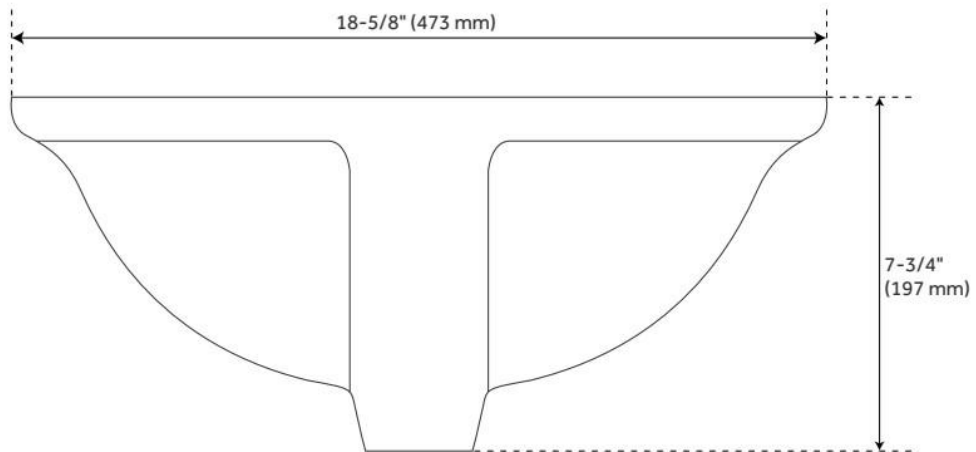

18" OVAL PORCELAIN UNDERMOUNT BATHROOM SINK - WHITE

SKU: 220658
Code: SH220658

REVISED 8/7/2024