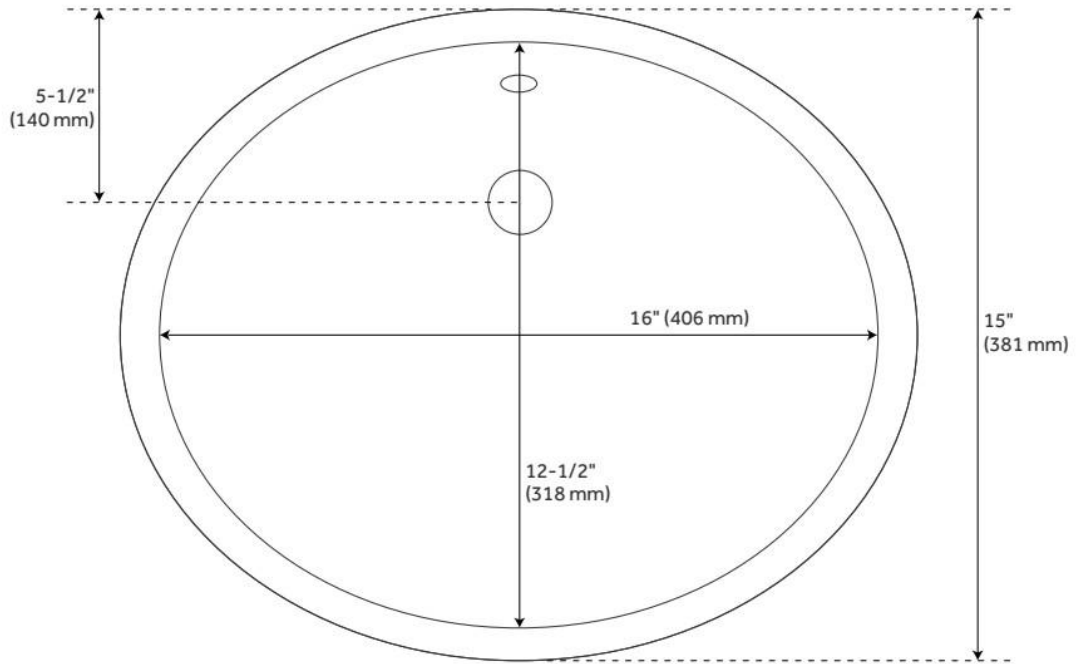

18" OVAL PORCELAIN UNDERMOUNT BATHROOM SINK - WHITE

SKU: 220658
Code: SH220658

REVISED 8/7/2024