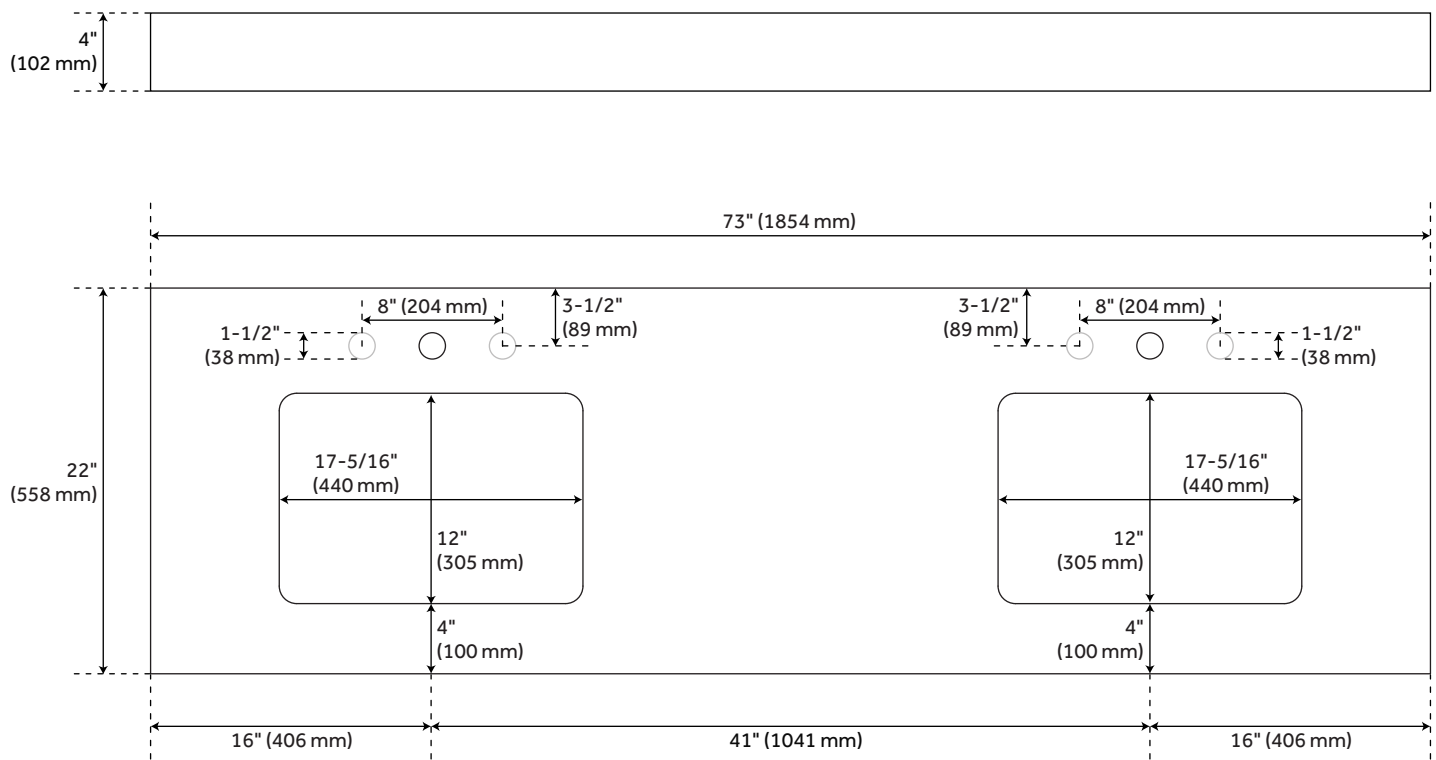

Number of Basins: 2

Sink Installation: Undermount - Rectangle

Vanity Top Options: Carrara Marble

Fits Drain Hole Size: 1-1/2"

Faucet Included: No

Vanity Top Material: Marble

Vanity Top Thickness: 3cm

Sink Included: Yes

ADDITIONAL FEATURES

- Includes marble countertop, backsplash, and two white porcelain sinks.
- Matching right or left sidesplash sold separately.
- Stone is pre-sealed and polished to a smooth gloss.
- To clean, add a few drops of mild cleanser, rinse with water and wipe dry.
- Faucets sold separately.
- Each top is carved from a single piece of stone and will feature natural variations.
- See Installation Instructions for directions to attach the vanity top and sink.
- See Sink Bracket Specifications to ensure your vanity interior will accommodate sink and brackets.

REVISED 4/6/2023

73" X 22" 3CM REG MARBLE DOUBLE VANITY TOP FOR RUMB SINK - CARRARA

All dimensions and specifications are nominal and may vary. Use actual products for accuracy in critical situations.

73" X 22" 3CM ACE MARBLE DOUBLE VANITY TOP FOR RUMB SINK - CARRARA

All dimensions and specifications are nominal and may vary. Use actual products for accuracy in critical situations.

73" X 22" 3CM MONT MARBLE DOUBLE VANITY TOP FOR RUMB SINK - CARRARA

All dimensions and specifications are nominal and may vary. Use actual products for accuracy in critical situations.