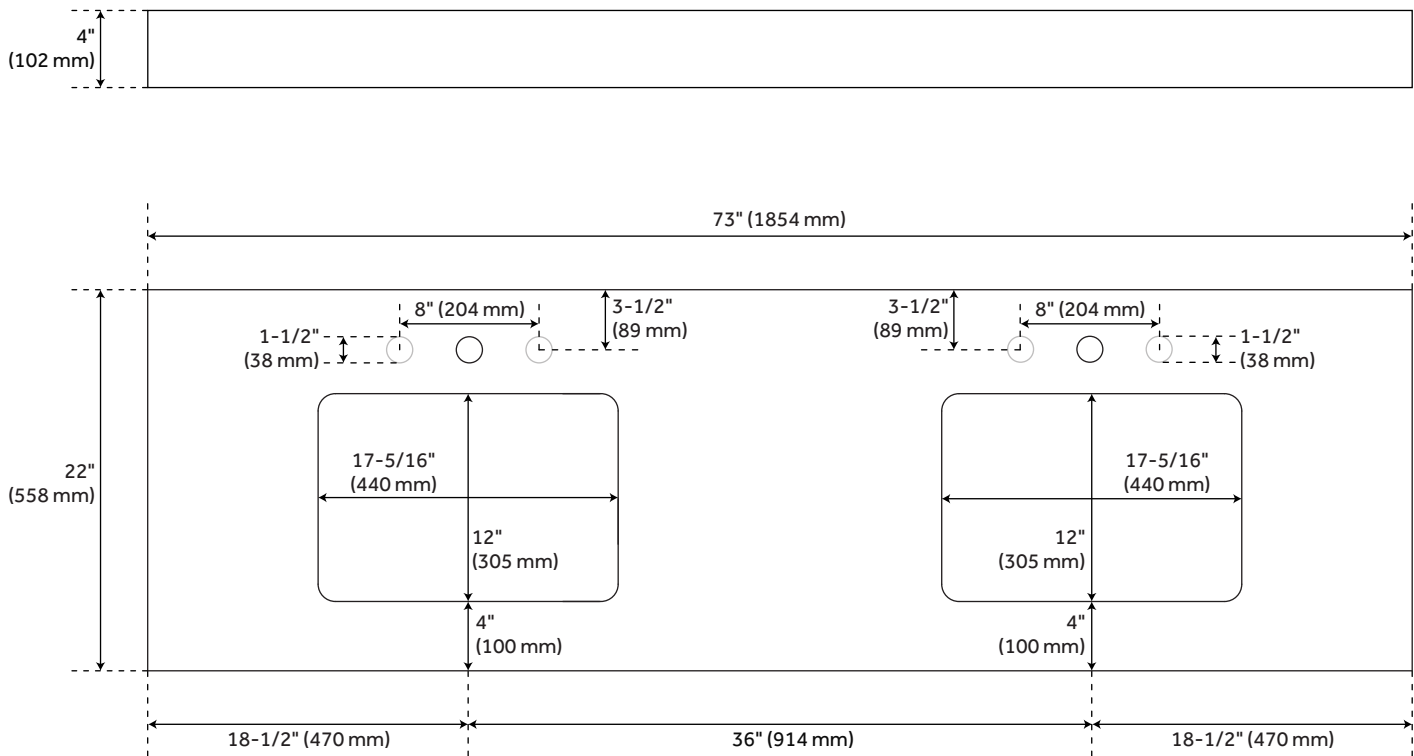

Number of Basins: 2

Sink Installation: Undermount - Rectangle

Vanity Top Options: Carrara Marble

Fits Drain Hole Size: 1-1/2"

Faucet Included: No

Vanity Top Material: Marble

Vanity Top Thickness: 3cm

Sink Included: Yes

Vanity Top Depth: 22"

Vanity Top Width: 73"

Backsplash: Yes

REVISED 4/6/2023

73"X 22" 3CM MARBLE VANITY TOP FOR RECTANGULAR UNDERMOUNT SINKS - CARRARA

SKU: 940489

Code: SH432743, SH432744, SH432753, SH432754, SH432763, SH432764, SH462446, SH462447, SH462448

REVISED 4/6/2023

73" X 22" 3CM REG MARBLE DOUBLE VANITY TOP FOR RUMB SINK - CARRARA

All dimensions and specifications are nominal and may vary. Use actual products for accuracy in critical situations.

73" X 22" 3CM ACE MARBLE DOUBLE VANITY TOP FOR RUMB SINK - CARRARA

All dimensions and specifications are nominal and may vary. Use actual products for accuracy in critical situations.

73" X 22" 3CM MONT MARBLE DOUBLE VANITY TOP FOR RUMB SINK - CARRARA

All dimensions and specifications are nominal and may vary. Use actual products for accuracy in critical situations.