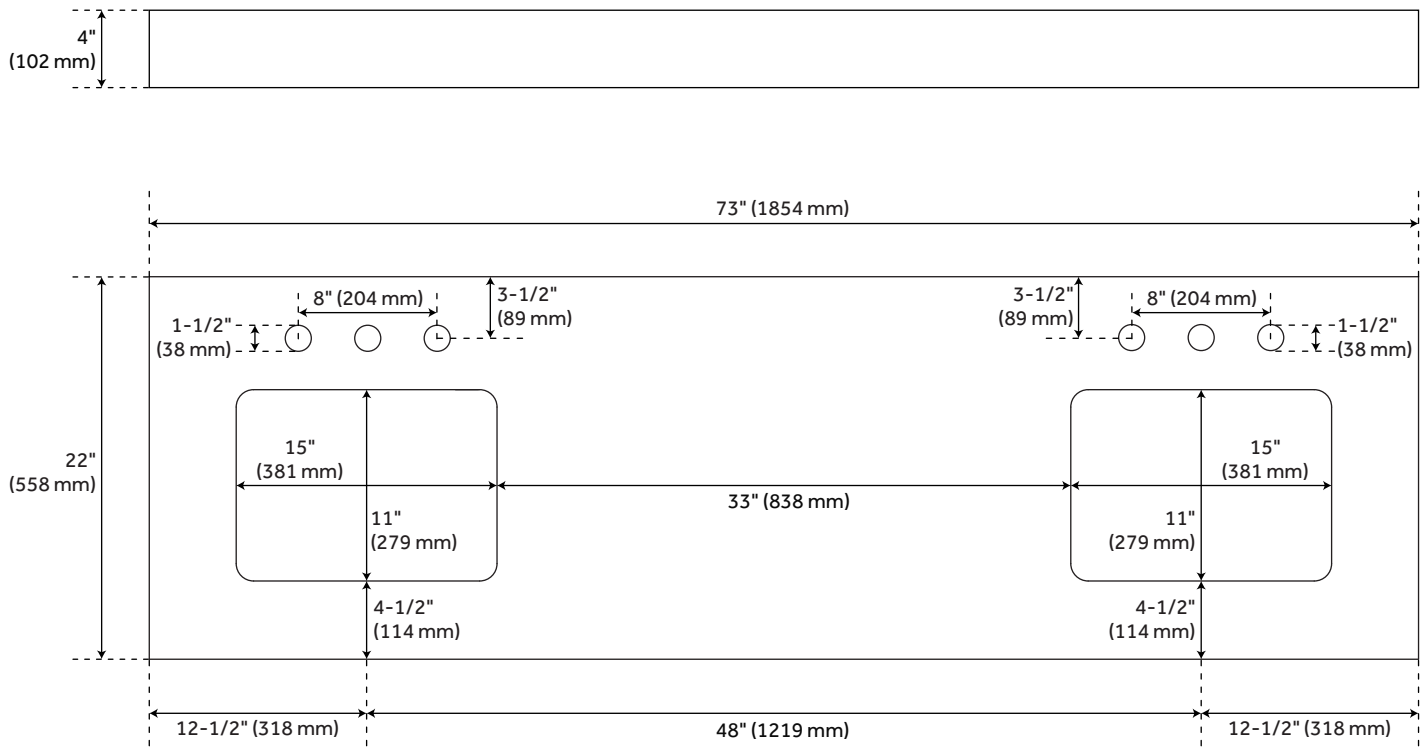

Number of Basins: 2

Sink Installation: Undermount - Rectangle

Vanity Top Options: Carrara Marble

Fits Drain Hole Size: 1-1/2"

Faucet Included: No

Vanity Top Material: Marble

Vanity Top Thickness: 3cm

Sink Included: Yes

ADDITIONAL FEATURES

- Includes marble countertop, backsplash, and two white porcelain sinks.
- Matching right or left sidesplash sold separately.
- Stone is pre-sealed and polished to a smooth gloss.
- To clean, add a few drops of mild cleanser, rinse with water and wipe dry.
- Faucets sold separately.
- Each top is carved from a single piece of stone and will feature natural variations.
- See Installation Instructions for directions to attach the vanity top and sink.
- See Sink Bracket Specifications to ensure your vanity interior will accommodate sink and brackets.

REVISED 4/6/2023

73" X 22" 3CM REG MARBLE DOUBLE VANITY TOP FOR RUMB SINK - CARRARA

All dimensions and specifications are nominal and may vary. Use actual products for accuracy in critical situations.

73" X 22" 3CM ACE MARBLE DOUBLE VANITY TOP FOR RUMB SINK - CARRARA

All dimensions and specifications are nominal and may vary. Use actual products for accuracy in critical situations.

73" X 22" 3CM MONT MARBLE DOUBLE VANITY TOP FOR RUMB SINK - CARRARA

All dimensions and specifications are nominal and may vary. Use actual products for accuracy in critical situations.