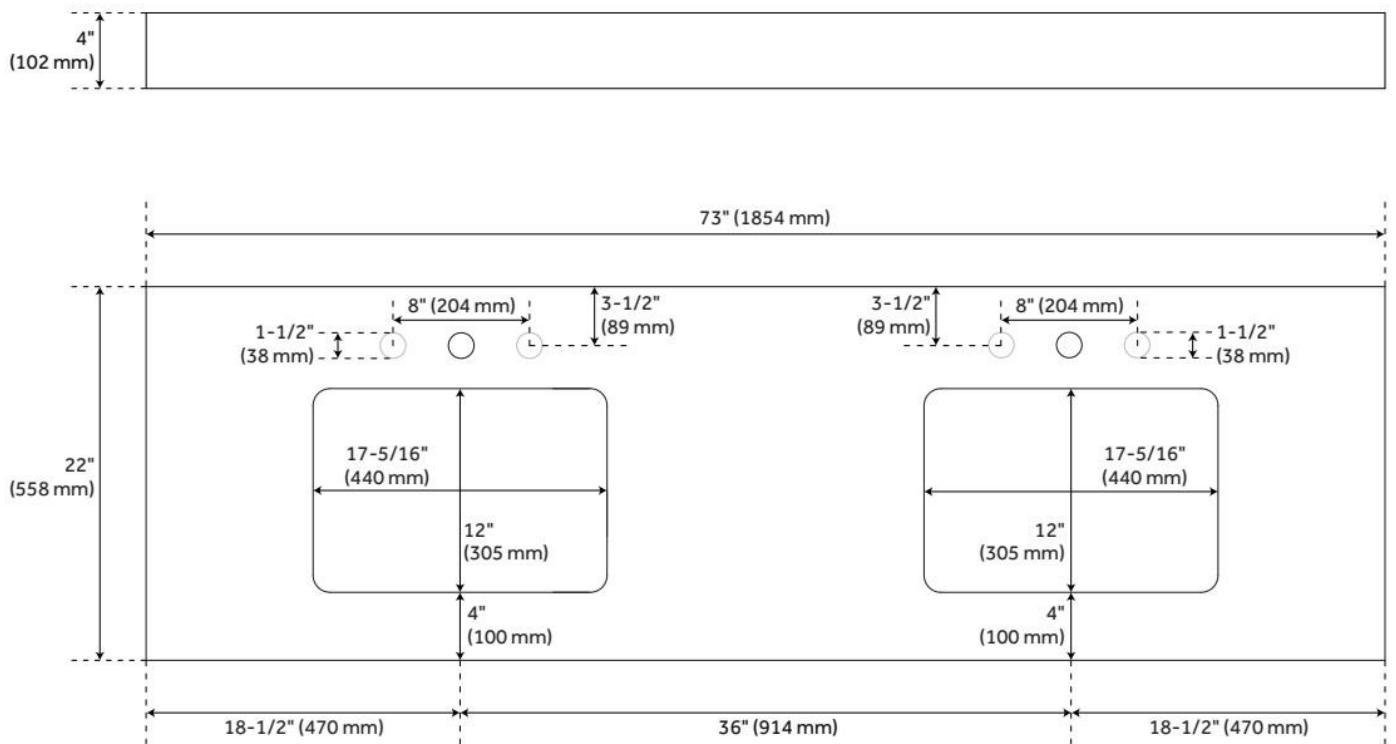

73"X 22" 3CM MARBLE VANITY TOP FOR RECTANGULAR UNDERMOUNT SINKS - CARRARA

SKU: 940489

Code: SH432743, SH432744, SH432753, SH432754, SH432763, SH432764, SH432766, SH462446, SH462447, SH462448

REVISED 8/7/2024