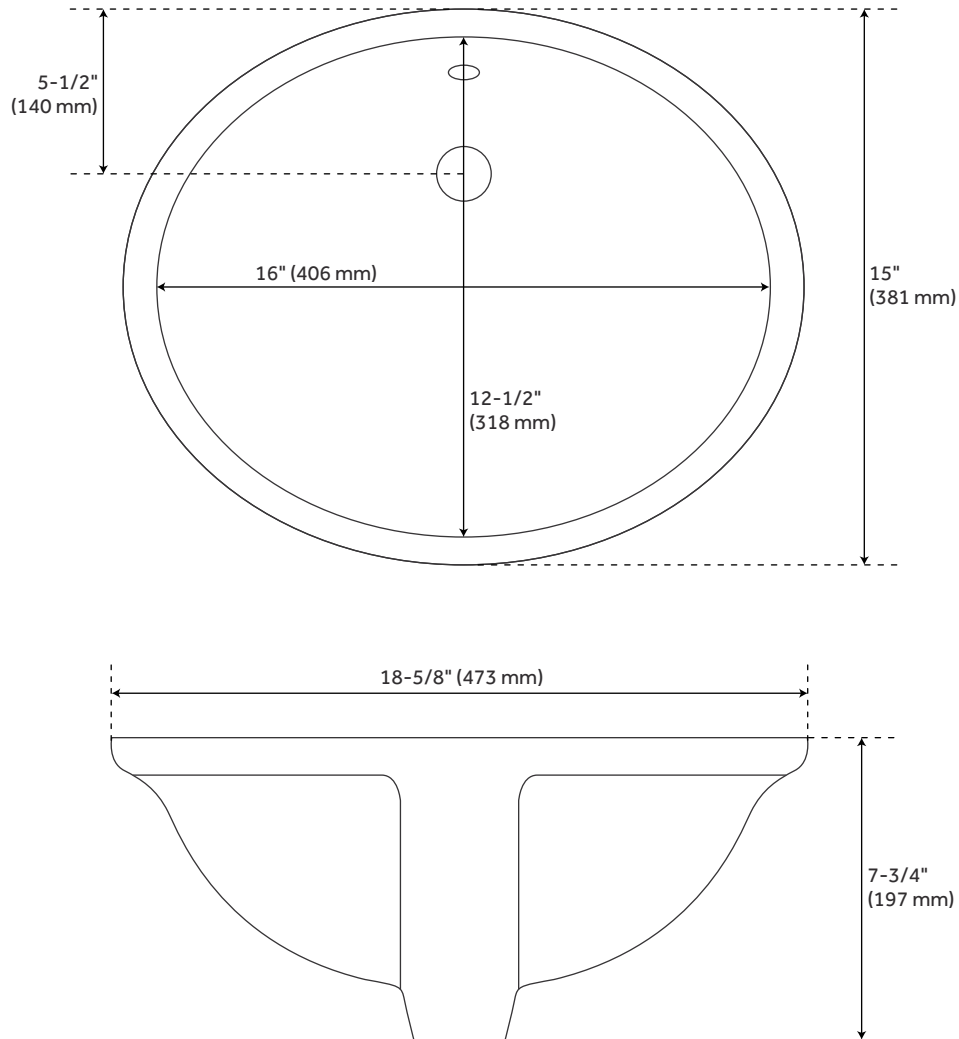

ADDITIONAL FEATURES

- Includes countertop, backsplash, and pair of white porcelain sinks.
- Matching right or left sidesplash sold separately.
- To clean, add a few drops of mild cleanser, rinse with water and wipe dry.
- Faucets sold separately.
- See Installation Instructions for directions to attach the vanity top and sink.

REVISED 8/7/2024

18" OVAL PORCELAIN UNDERMOUNT BATHROOM SINK - WHITE

SKU: 480953

FEATURES

Material: Porcelain
Product Finish: White

ASME A112.19.2/CSA B45.1, Massachusetts Accepted, LISTED ID: 506895

ADDITIONAL FEATURES

REVISED 8/7/2024

73" X 22" 3CM QUARTZ DOUBLE VANITY TOP FOR UM SINK - WHITE PORCELAIN SINK

All dimensions and specifications are nominal and may vary. Use actual products for accuracy in critical situations.