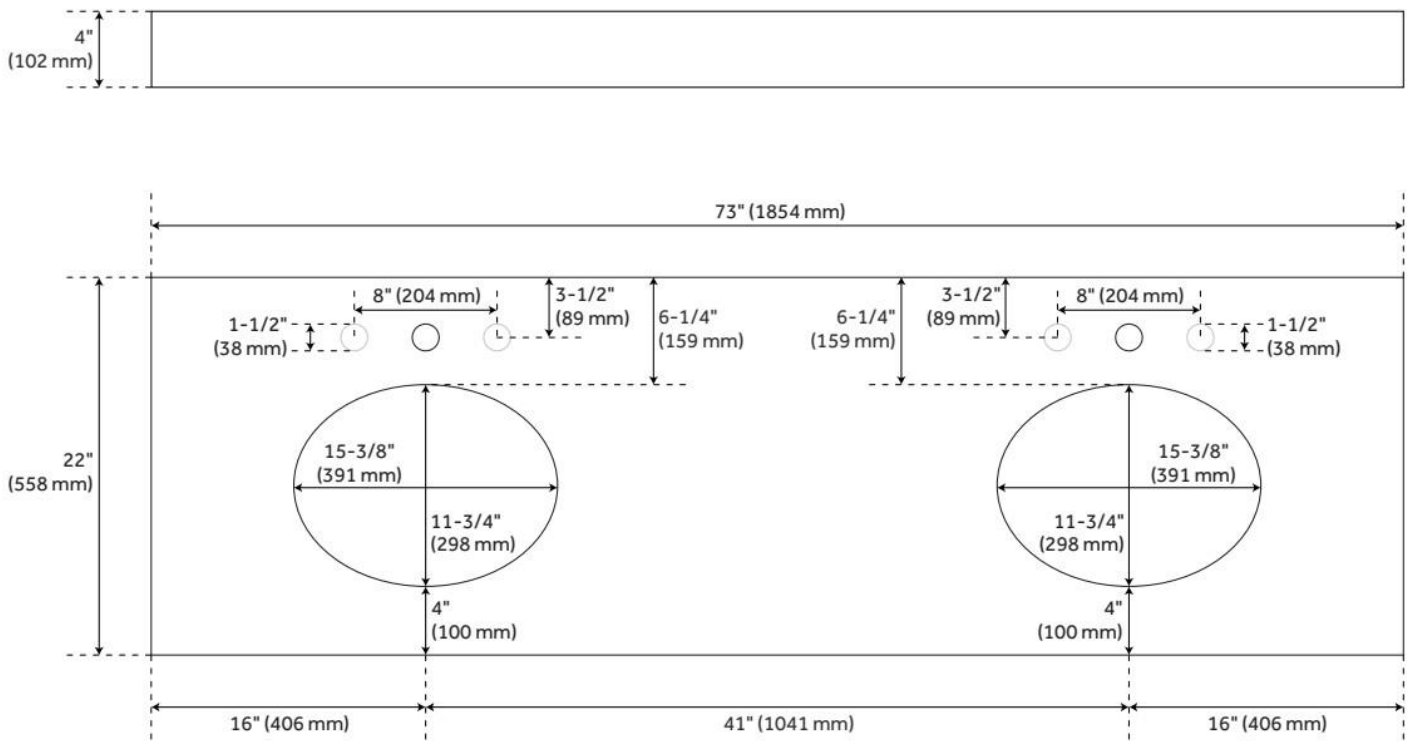

REVISED 8/7/2024

18" OVAL PORCELAIN UNDERMOUNT BATHROOM SINK - WHITE

SKU: 480953

FEATURES

Material: Porcelain
Product Finish: White

ASME A112.19.2/CSA B45.1, Massachusetts Accepted, LISTED ID: 506895

ADDITIONAL FEATURES

REVISED 8/7/2024

73" X 22" 3CM QUARTZ DOUBLE VANITY TOP FOR UM SINK - WHITE PORCELAIN SINK

All dimensions and specifications are nominal and may vary. Use actual products for accuracy in critical situations.