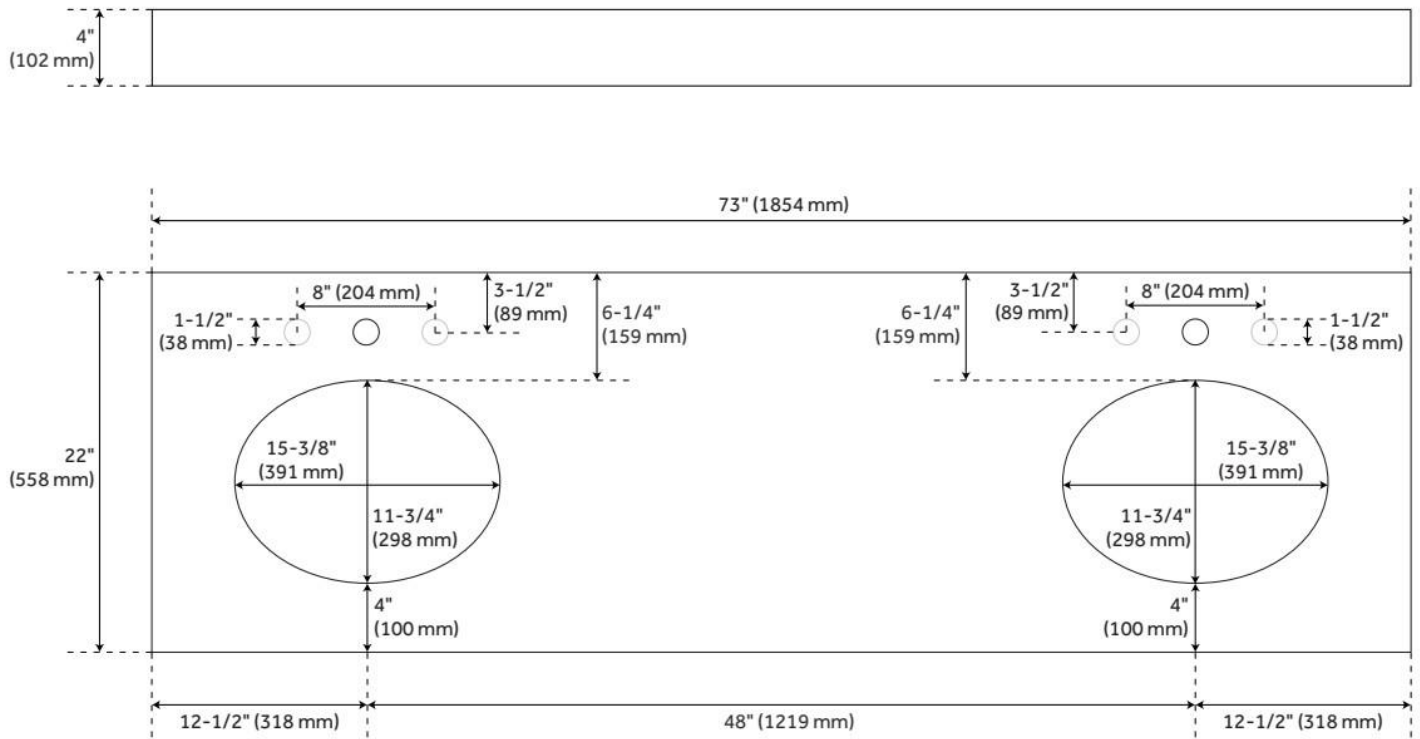

73"X22" 3CM QUARTZ TOP FOR UNDERMOUNT SINKS - ARCTIC WHITE - WHITE PORCELAIN SINK

SKU: 940501-UM

Code: SH476721, SH476723, SH476720, SH476724, SH476722, SH476719

REVISED 8/7/2024