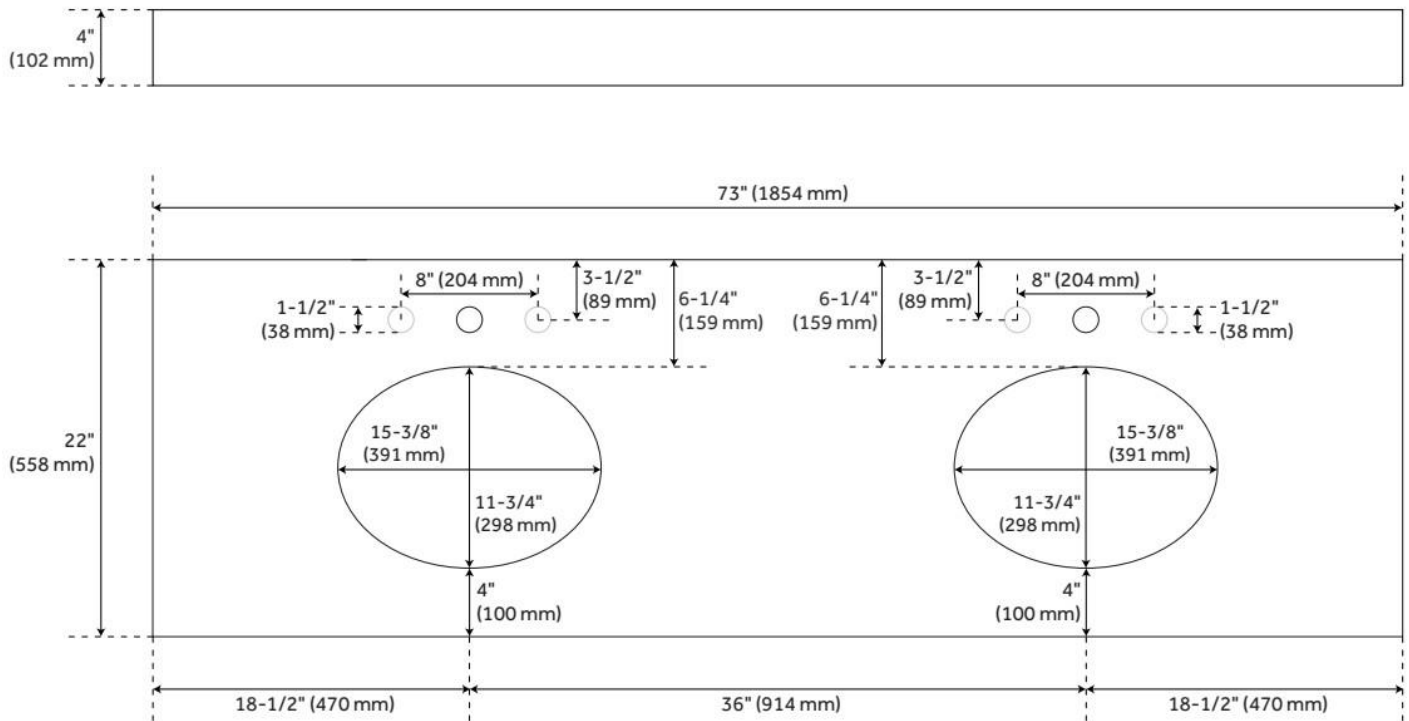

73"X22" 3CM QUARTZ TOP FOR UNDERMOUNT SINKS - ARCTIC WHITE - WHITE PORCELAIN SINK

SKU: 940501-UM

Code: SH476721, SH476723, SH476720, SH476724, SH476722, SH476719

REVISED 8/7/2024