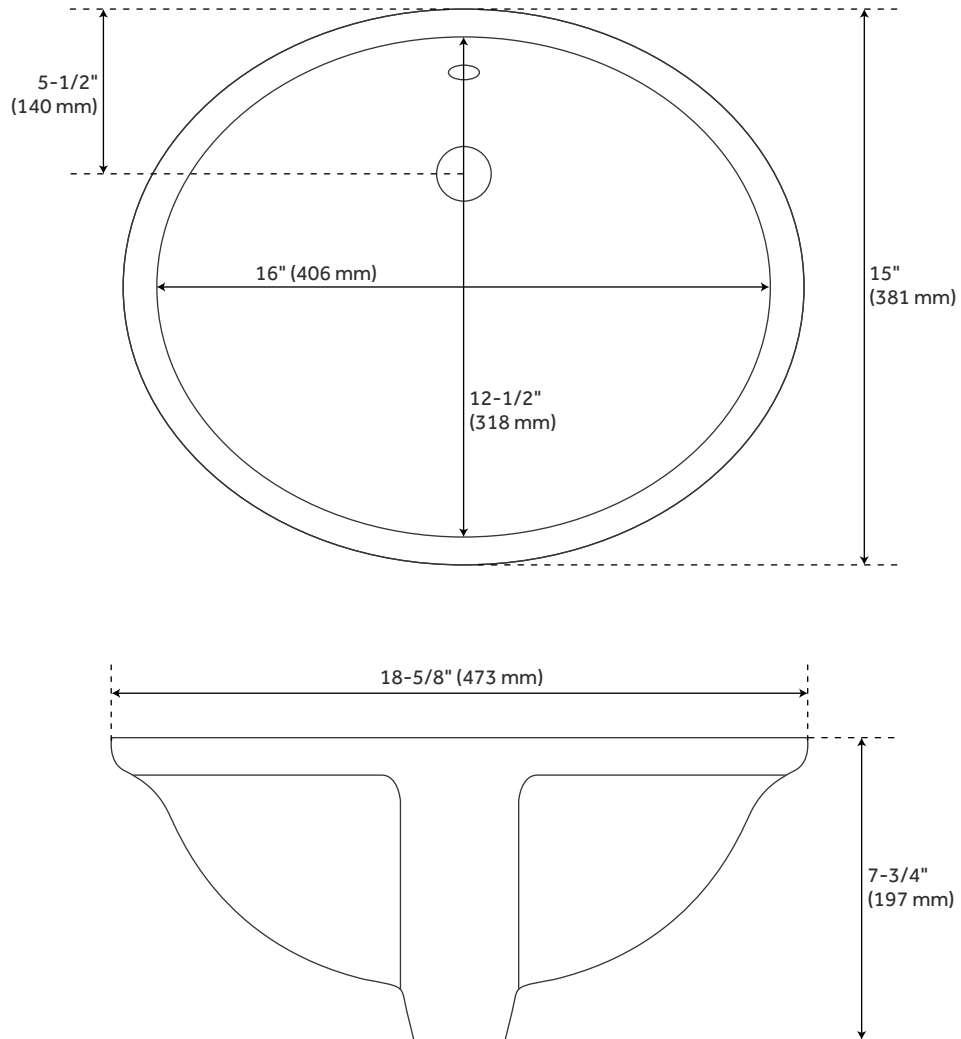

73"X22" 3CM QUARTZ TOP FOR UNDERMOUNT SINKS - ARCTIC WHITE - WHITE PORCELAIN SINK

SKU: 940501-UM

Code: SH476721, SH476723, SH476720, SH476724, SH476722, SH476719

FEATURES

Assembly Required: Yes
Number of Basins: 2
Sink Installation: Undermount - Oval
Vanity Top Options: Arctic White Quartz
Basin Length: 16"
Basin Width: 12-1/2"
Fits Drain Hole Size: 1-1/2"
Faucet Included: No
Vanity Top Material: Quartz
Sink Material: Porcelain
Vanity Top Thickness: 3cm
Sink Included: Yes
Sink Color: White
Vanity Top Depth: 22"
Vanity Top Width: 73"
Backsplash: Yes

REVISED 4/6/2023

73" X 22" 3CM REG QUARTZ DOUBLE VANITY TOP FOR UM SINK - ARCTIC WHITE

All dimensions and specifications are nominal and may vary. Use actual products for accuracy in critical situations.

73" X 22" 3CM ACE QUARTZ DOUBLE VANITY TOP FOR UM SINK - ARCTIC WHITE

All dimensions and specifications are nominal and may vary. Use actual products for accuracy in critical situations.

73" X 22" 3CM MONT QUARTZ DOUBLE VANITY TOP FOR UM SINK - ARCTIC WHITE

All dimensions and specifications are nominal and may vary. Use actual products for accuracy in critical situations.

73" X 22" 3CM QUARTZ DOUBLE VANITY TOP FOR UM SINK - WHITE PORCELAIN SINK

All dimensions and specifications are nominal and may vary. Use actual products for accuracy in critical situations.