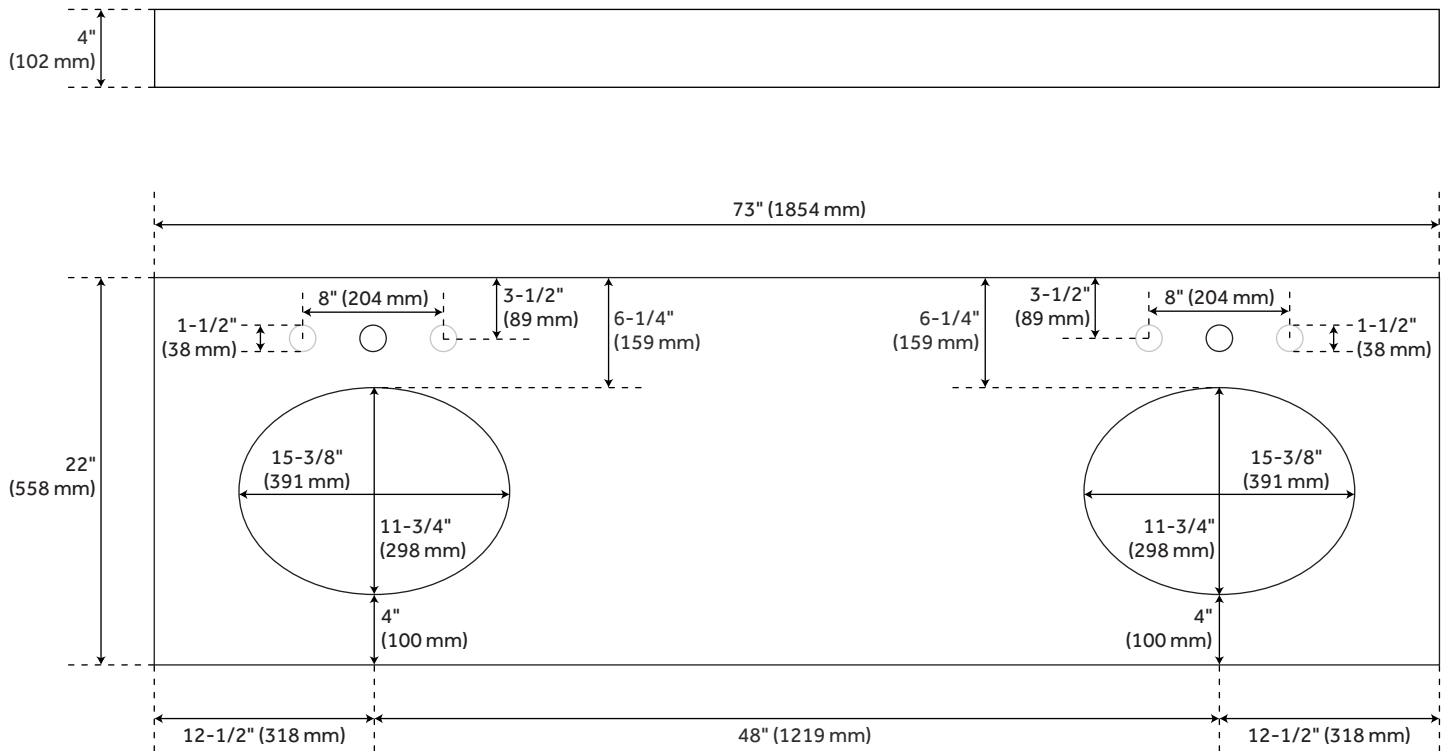

73"X22" 3CM QUARTZ TOP FOR UNDERMOUNT SINKS - ARCTIC WHITE - WHITE PORCELAIN SINK

SKU: 940501-UM

Code: SH476721, SH476723, SH476720, SH476724, SH476722, SH476719

FEATURES

Assembly Required: Yes
Number of Basins: 2
Sink Installation: Undermount - Oval
Vanity Top Options: Arctic White Quartz
Basin Length: 16"
Basin Width: 12-1/2"
Fits Drain Hole Size: 1-1/2"
Faucet Included: No
Vanity Top Material: Quartz
Sink Material: Porcelain
Vanity Top Thickness: 3cm
Sink Included: Yes
Sink Color: White
Vanity Top Depth: 22"
Vanity Top Width: 73"
Backsplash: Yes

REVISED 4/6/2023

73" X 22" 3CM REG QUARTZ DOUBLE VANITY TOP FOR UM SINK - ARCTIC WHITE

All dimensions and specifications are nominal and may vary. Use actual products for accuracy in critical situations.

73" X 22" 3CM ACE QUARTZ DOUBLE VANITY TOP FOR UM SINK - ARCTIC WHITE

All dimensions and specifications are nominal and may vary. Use actual products for accuracy in critical situations.

73" X 22" 3CM MONT QUARTZ DOUBLE VANITY TOP FOR UM SINK - ARCTIC WHITE

All dimensions and specifications are nominal and may vary. Use actual products for accuracy in critical situations.

73" X 22" 3CM QUARTZ DOUBLE VANITY TOP FOR UM SINK - WHITE PORCELAIN SINK

All dimensions and specifications are nominal and may vary. Use actual products for accuracy in critical situations.