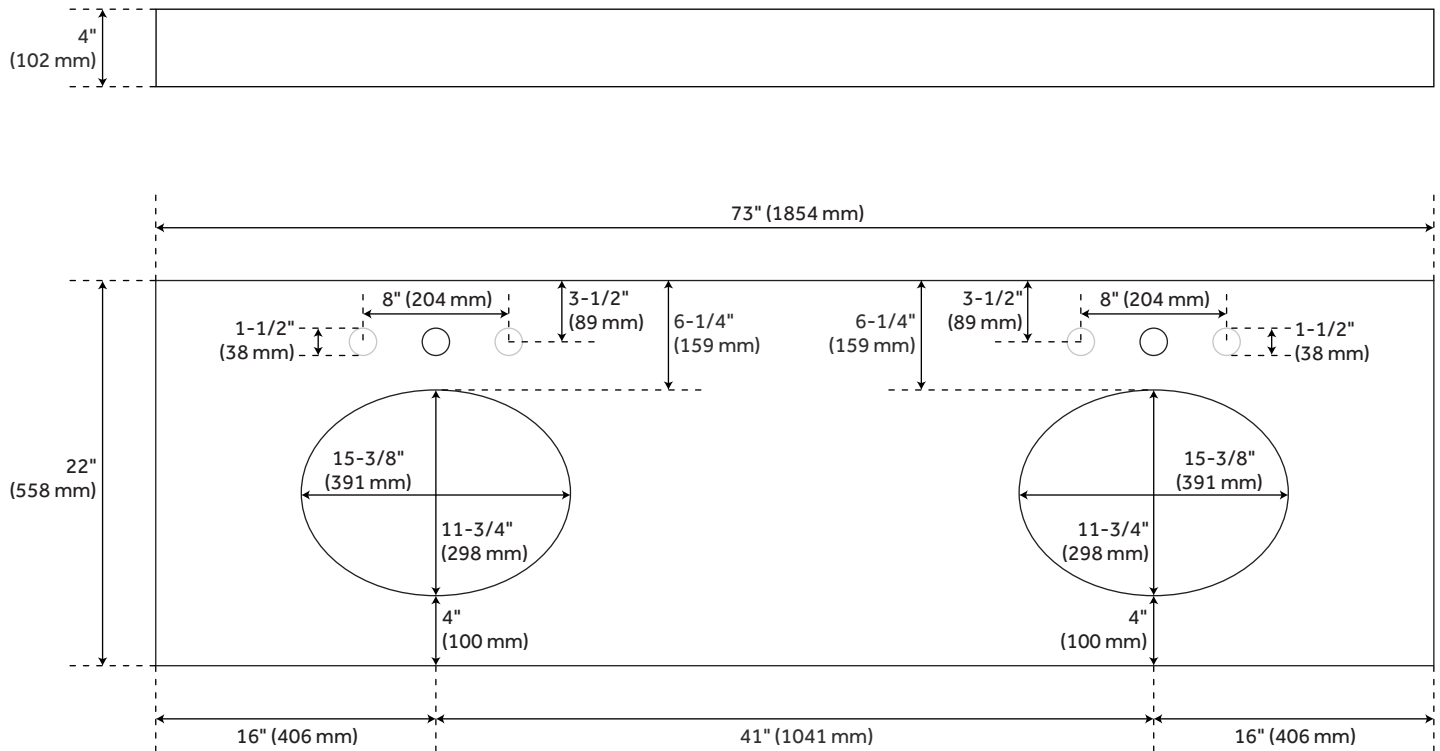

73"X22" 3CM QUARTZ TOP FOR UNDERMOUNT SINKS - ARCTIC WHITE - WHITE PORCELAIN SINK

SKU: 940501-UM

Code: SH476721, SH476723, SH476720, SH476724, SH476722, SH476719

FEATURES

Assembly Required: Yes
Number of Basins: 2
Sink Installation: Undermount - Oval
Vanity Top Options: Arctic White Quartz
Basin Length: 16"
Basin Width: 12-1/2"
Fits Drain Hole Size: 1-1/2"
Faucet Included: No
Vanity Top Material: Quartz
Sink Material: Porcelain
Vanity Top Thickness: 3cm
Sink Included: Yes
Sink Color: White
Vanity Top Depth: 22"
Vanity Top Width: 73"
Backsplash: Yes

REVISED 4/6/2023

73" X 22" 3CM REG QUARTZ DOUBLE VANITY TOP FOR UM SINK - ARCTIC WHITE

All dimensions and specifications are nominal and may vary. Use actual products for accuracy in critical situations.

73" X 22" 3CM ACE QUARTZ DOUBLE VANITY TOP FOR UM SINK - ARCTIC WHITE

All dimensions and specifications are nominal and may vary. Use actual products for accuracy in critical situations.

73" X 22" 3CM MONT QUARTZ DOUBLE VANITY TOP FOR UM SINK - ARCTIC WHITE

All dimensions and specifications are nominal and may vary. Use actual products for accuracy in critical situations.

73" X 22" 3CM QUARTZ DOUBLE VANITY TOP FOR UM SINK - WHITE PORCELAIN SINK

All dimensions and specifications are nominal and may vary. Use actual products for accuracy in critical situations.