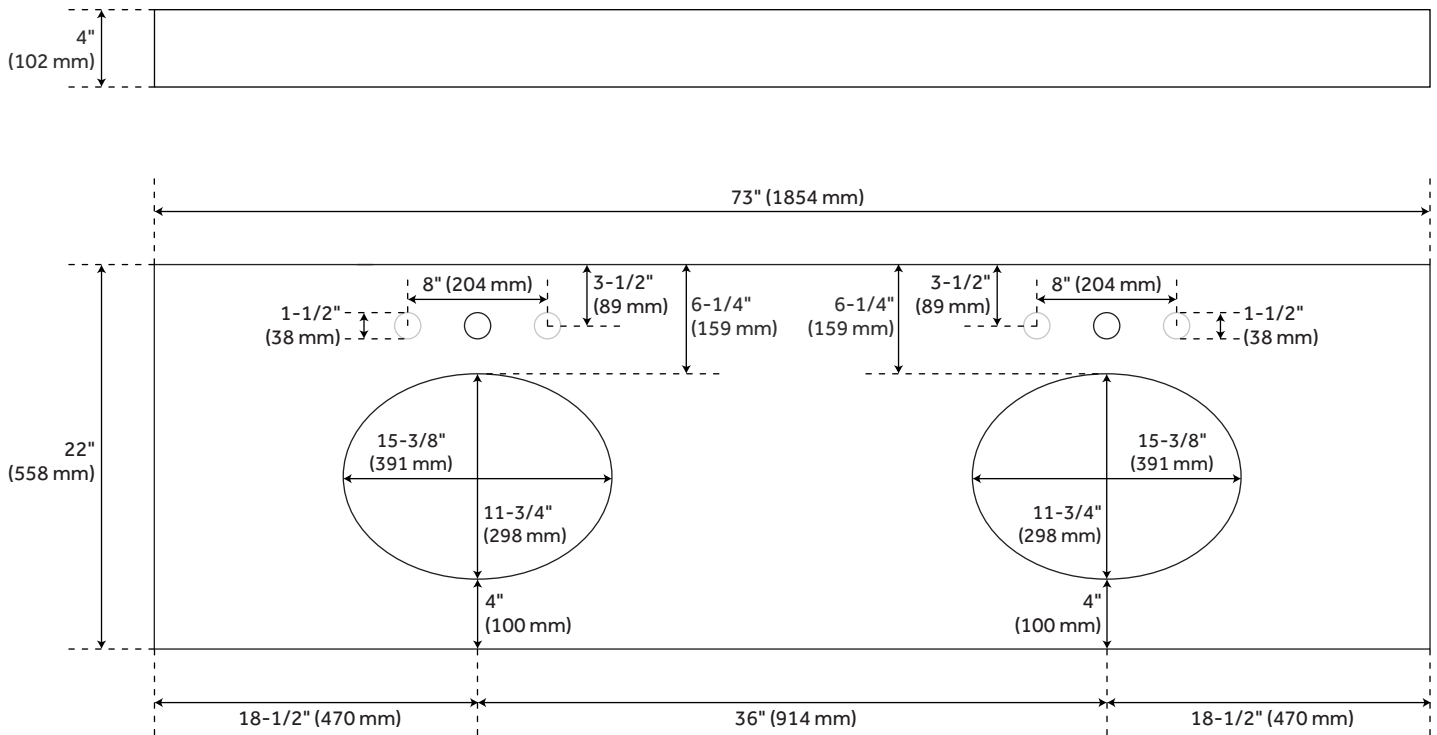

REVISED 4/6/2023

73"X22" 3CM QUARTZ TOP FOR UNDERMOUNT SINKS - ARCTIC WHITE - WHITE PORCELAIN SINK

SKU: 940501-UM

Code: SH476721, SH476723, SH476720, SH476724, SH476722, SH476719

ADDITIONAL FEATURES

- Includes countertop, backsplash, and pair of white porcelain sinks.
- Matching right or left sidesplash sold separately.
- To clean, add a few drops of mild cleanser, rinse with water and wipe dry.
- Faucets sold separately.
- See Installation Instructions for directions to attach the vanity top and sink.

REVISED 4/6/2023

73" X 22" 3CM REG QUARTZ DOUBLE VANITY TOP FOR UM SINK - ARCTIC WHITE

All dimensions and specifications are nominal and may vary. Use actual products for accuracy in critical situations.

73" X 22" 3CM ACE QUARTZ DOUBLE VANITY TOP FOR UM SINK - ARCTIC WHITE

All dimensions and specifications are nominal and may vary. Use actual products for accuracy in critical situations.

73" X 22" 3CM MONT QUARTZ DOUBLE VANITY TOP FOR UM SINK - ARCTIC WHITE

All dimensions and specifications are nominal and may vary. Use actual products for accuracy in critical situations.

73" X 22" 3CM QUARTZ DOUBLE VANITY TOP FOR UM SINK - WHITE PORCELAIN SINK

All dimensions and specifications are nominal and may vary. Use actual products for accuracy in critical situations.