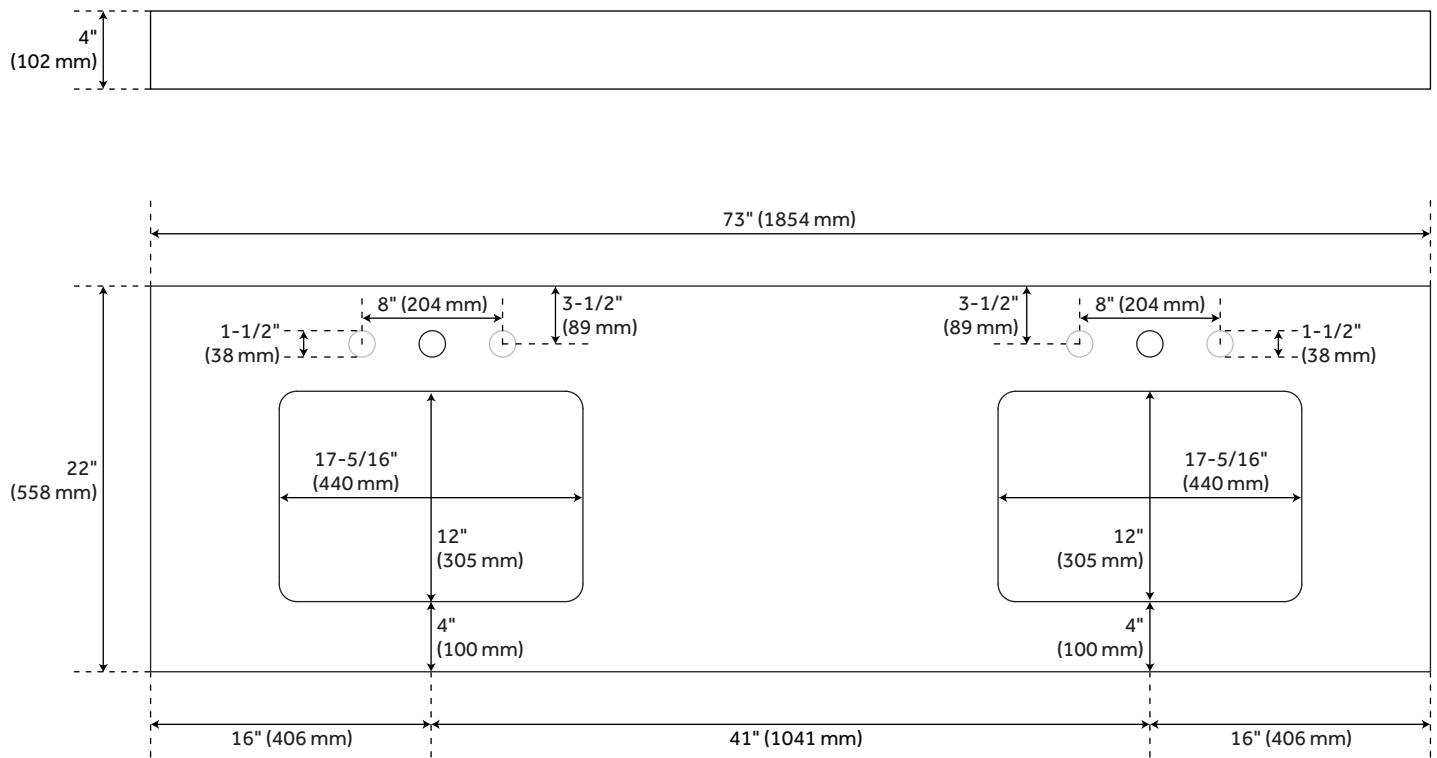

Vanity Top Depth: 22"

Vanity Top Width: 73"

Backsplash: Yes

REVISED 4/6/2023

73" X 22" 3CM QUARTZ DOUBLE VANITY TOP FOR RECTANGULAR UNDERMOUNT SINKS - ARCTIC WHITE

SKU: 940507

Code: SH432813, SH432823, SH456103, SH456125, SH456115, SH456110, SH456120, SH432814, SH432824

ADDITIONAL FEATURES

- Includes quartz countertop, backsplash, and two white porcelain sinks.
- Matching right or left sidesplash sold separately.
- To clean, add a few drops of mild cleanser, rinse with water and wipe dry.
- Faucets sold separately.
- See Installation Instructions for directions to attach the vanity top and sink.
- See Sink Bracket Specifications to ensure your vanity interior will accommodate sink and brackets.

REVISED 4/6/2023

73" X 22" 3CM REG QUARTZ DOUBLE VANITY TOP FOR RUMB SINK - ARCTIC WHITE

All dimensions and specifications are nominal and may vary. Use actual products for accuracy in critical situations.

73" X 22" 3CM ACE QUARTZ DOUBLE VANITY TOP FOR RUMB SINK - ARCTIC WHITE

All dimensions and specifications are nominal and may vary. Use actual products for accuracy in critical situations.

73" X 22" 3CM MONT QUARTZ DOUBLE VANITY TOP FOR RUMB SINK - ARCTIC WHITE