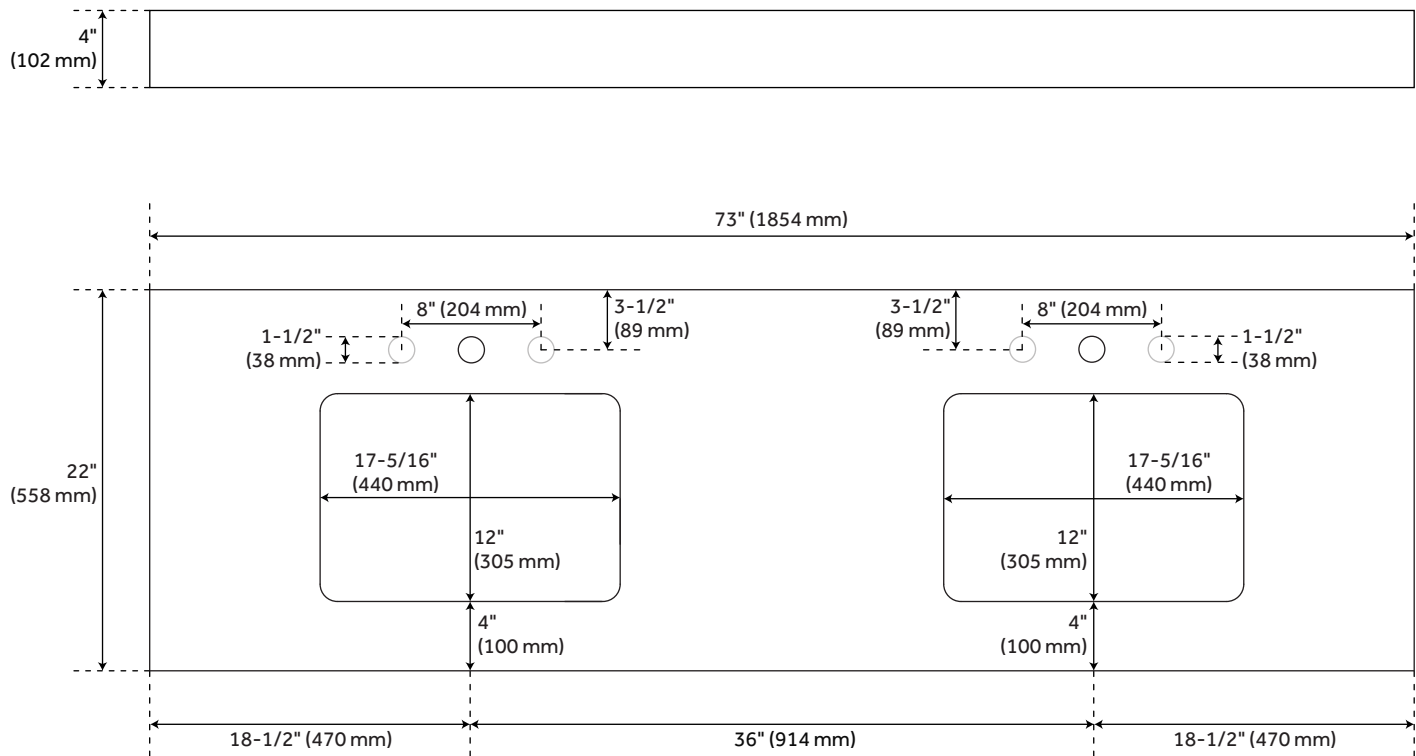

Number of Basins: 2

Sink Installation: Undermount - Rectangle

Vanity Top Options: Arctic White Quartz

Fits Drain Hole Size: 1-1/2"

Faucet Included: No

Vanity Top Material: Quartz

Vanity Top Thickness: 3cm

Sink Included: Yes

Vanity Top Depth: 22"

Vanity Top Width: 73"

Backsplash: Yes

REVISED 4/6/2023

73" X 22" 3CM QUARTZ DOUBLE VANITY TOP FOR RECTANGULAR UNDERMOUNT SINKS - ARCTIC WHITE

SKU: 940507

Code: SH432813, SH432823, SH456103, SH456125, SH456115, SH456110, SH456120, SH432814, SH432824

REVISED 4/6/2023

73" X 22" 3CM REG QUARTZ DOUBLE VANITY TOP FOR RUMB SINK - ARCTIC WHITE

All dimensions and specifications are nominal and may vary. Use actual products for accuracy in critical situations.

73" X 22" 3CM ACE QUARTZ DOUBLE VANITY TOP FOR RUMB SINK - ARCTIC WHITE

All dimensions and specifications are nominal and may vary. Use actual products for accuracy in critical situations.

73" X 22" 3CM MONT QUARTZ DOUBLE VANITY TOP FOR RUMB SINK - ARCTIC WHITE