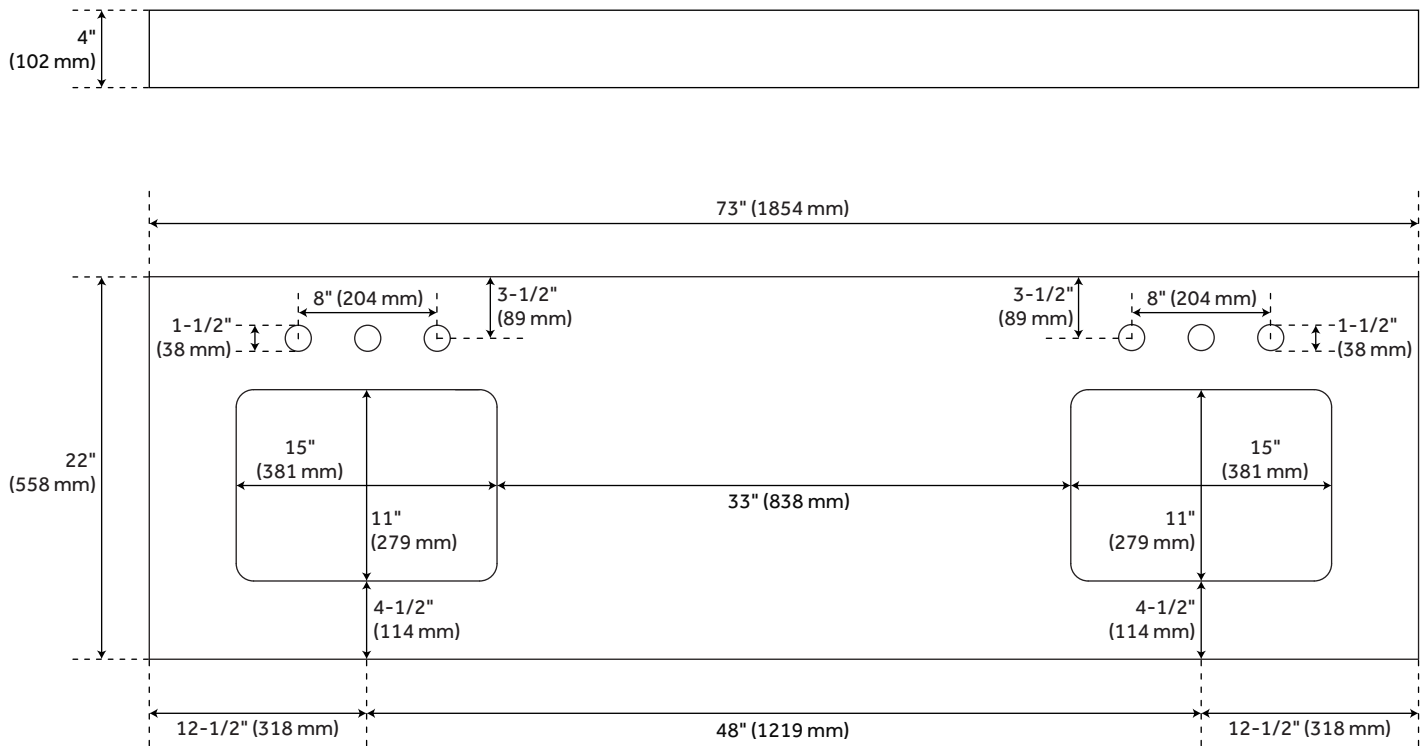

Vanity Top Depth: 22"

Vanity Top Width: 73"

Backsplash: Yes

REVISED 4/6/2023

73" X 22" 3CM QUARTZ DOUBLE VANITY TOP FOR RECTANGULAR UNDERMOUNT SINKS - ARCTIC WHITE

SKU: 940507

Code: SH432813, SH432823, SH456103, SH456125, SH456115, SH456110, SH456120, SH432814, SH432824

ADDITIONAL FEATURES

- Includes quartz countertop, backsplash, and two white porcelain sinks.
- Matching right or left sidesplash sold separately.
- To clean, add a few drops of mild cleanser, rinse with water and wipe dry.
- Faucets sold separately.
- See Installation Instructions for directions to attach the vanity top and sink.
- See Sink Bracket Specifications to ensure your vanity interior will accommodate sink and brackets.

REVISED 4/6/2023

73" X 22" 3CM REG QUARTZ DOUBLE VANITY TOP FOR RUMB SINK - ARCTIC WHITE

All dimensions and specifications are nominal and may vary. Use actual products for accuracy in critical situations.

73" X 22" 3CM ACE QUARTZ DOUBLE VANITY TOP FOR RUMB SINK - ARCTIC WHITE

All dimensions and specifications are nominal and may vary. Use actual products for accuracy in critical situations.

73" X 22" 3CM MONT QUARTZ DOUBLE VANITY TOP FOR RUMB SINK - ARCTIC WHITE