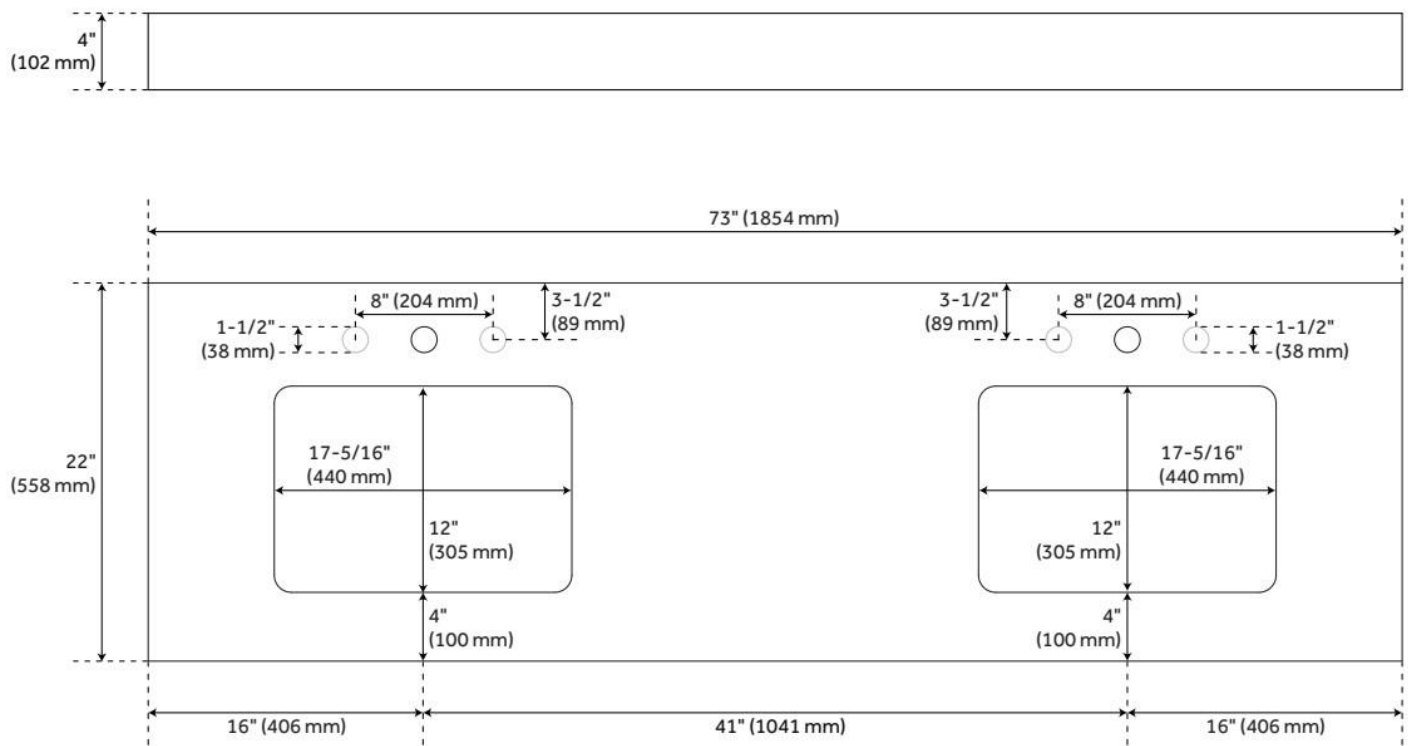

ASME A112.19.2/CSA B45.1, Massachusetts Accepted, LISTED ID: 506897, 506894

ADDITIONAL FEATURES

- Includes quartz countertop, backsplash, and two white porcelain sinks.
- Matching right or left sidesplash sold separately.
- To clean, add a few drops of mild cleanser, rinse with water and wipe dry.
- Faucets sold separately.
- See Installation Instructions for directions to attach the vanity top and sink.
- See Sink Bracket Specifications to ensure your vanity interior will accommodate sink and brackets.

REVISED 8/19/2024

73" X 22" 3CM QUARTZ DOUBLE VANITY TOP FOR RECTANGULAR UNDERMOUNT SINKS - ARCTIC WHITE

SKU: 940507

Code: SH432813, SH432823, SH456103, SH456125, SH456115, SH456110, SH456120, SH432814, SH432824

REVISED 8/19/2024

RECTANGULAR PORCELAIN UNDERMOUNT BATHROOM SINK - WHITE

SKU: 416462
Code: SH416462

FEATURES

Material: Porcelain
Product Finish: White
Installation Type: Undermount
Shape: Rectangle
Drain Placement: Center
Fits Drain Hole Size: 1-1/2"
Faucet Centers: No Faucet Hole
Overflow Hole: Yes
Mounting Hardware Included: Yes