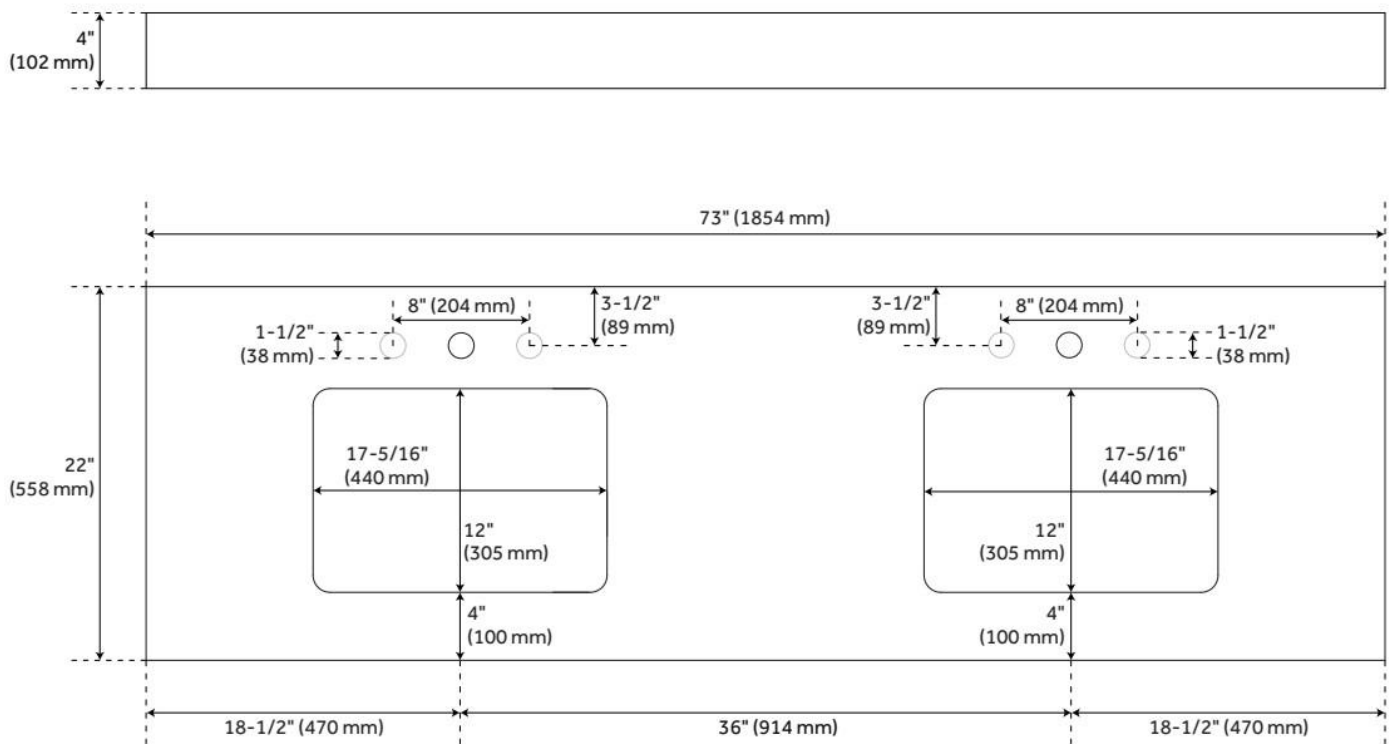

73" X 22" 3CM QUARTZ DOUBLE VANITY TOP FOR RECTANGULAR UNDERMOUNT SINKS - ARCTIC WHITE

SKU: 940507

Code: SH432813, SH432823, SH456103, SH456125, SH456115, SH456110, SH456120, SH432814, SH432824

FEATURES

Vanity Top Options: Arctic White Quartz
Sink Material: Porcelain
Vanity Top Material: Quartz
Sink Installation: Undermount - Rectangle
Sink Included: Yes
Basin Overflow Yes
Backsplash: Yes

ASME A112.19.2/CSA B45.1, Massachusetts Accepted, LISTED ID: 506897, 506894

ADDITIONAL FEATURES

- Includes quartz countertop, backsplash, and two white porcelain sinks.
- Matching right or left sidesplash sold separately.
- To clean, add a few drops of mild cleanser, rinse with water and wipe dry.
- Faucets sold separately.
- See Installation Instructions for directions to attach the vanity top and sink.
- See Sink Bracket Specifications to ensure your vanity interior will accommodate sink and brackets.

REVISED 8/19/2024

73" X 22" 3CM QUARTZ DOUBLE VANITY TOP FOR RECTANGULAR UNDERMOUNT SINKS - ARCTIC WHITE

SKU: 940507

Code: SH432813, SH432823, SH456103, SH456125, SH456115, SH456110, SH456120, SH432814, SH432824

REVISED 8/19/2024

RECTANGULAR PORCELAIN UNDERMOUNT BATHROOM SINK - WHITE

SKU: 416462
Code: SH416462

FEATURES

Material: Porcelain
Product Finish: White
Installation Type: Undermount
Shape: Rectangle
Drain Placement: Center
Fits Drain Hole Size: 1-1/2"
Faucet Centers: No Faucet Hole
Overflow Hole: Yes
Mounting Hardware Included: Yes