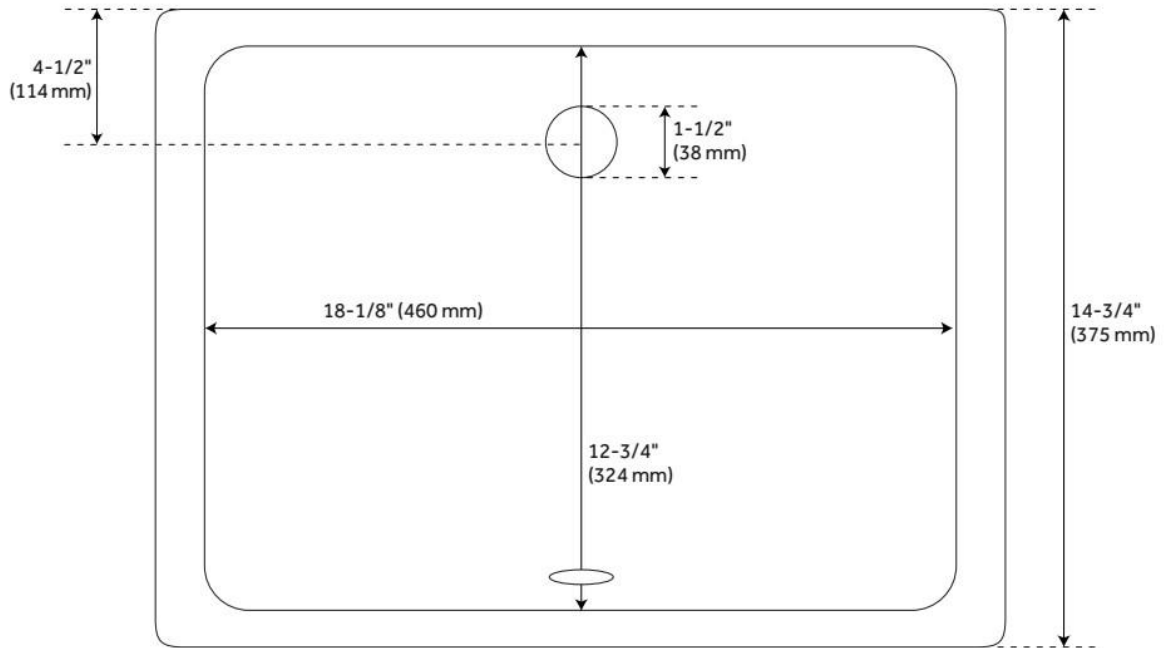

REVISED 8/19/2024

RECTANGULAR PORCELAIN UNDERMOUNT BATHROOM SINK - WHITE

SKU: 416462
Code: SH416462

FEATURES

Material: Porcelain
Product Finish: White
Installation Type: Undermount
Shape: Rectangle
Drain Placement: Center
Fits Drain Hole Size: 1-1/2"
Faucet Centers: No Faucet Hole
Overflow Hole: Yes
Mounting Hardware Included: Yes

ASME A112.19.2/CSA B45.1, Massachusetts Accepted, LISTED ID: 506897

ADDITIONAL FEATURES

- Includes optional Chrome overflow cover.

REVISED 7/29/2024

RECTANGULAR PORCELAIN UNDERMOUNT BATHROOM SINK - WHITE

SKU: 416462
Code: SH416462