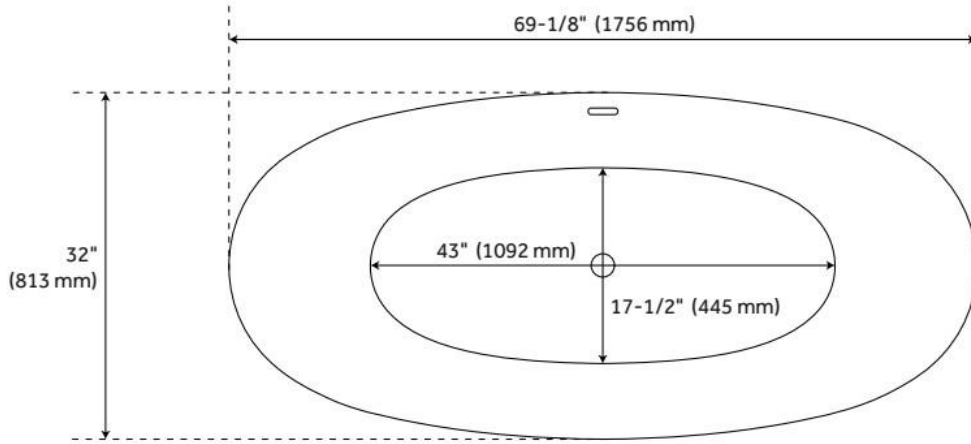

69" TORBEN ACRYLIC FREESTANDING TUB

SKU: 940893

Code: SH480976, SH462492

REVISED 8/14/2024