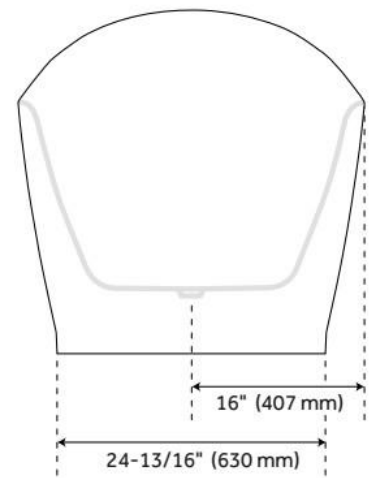

69" TORBEN ACRYLIC FREESTANDING TUB

SKU: 940893

Code: SH480976, SH462492

REVISED 8/14/2024