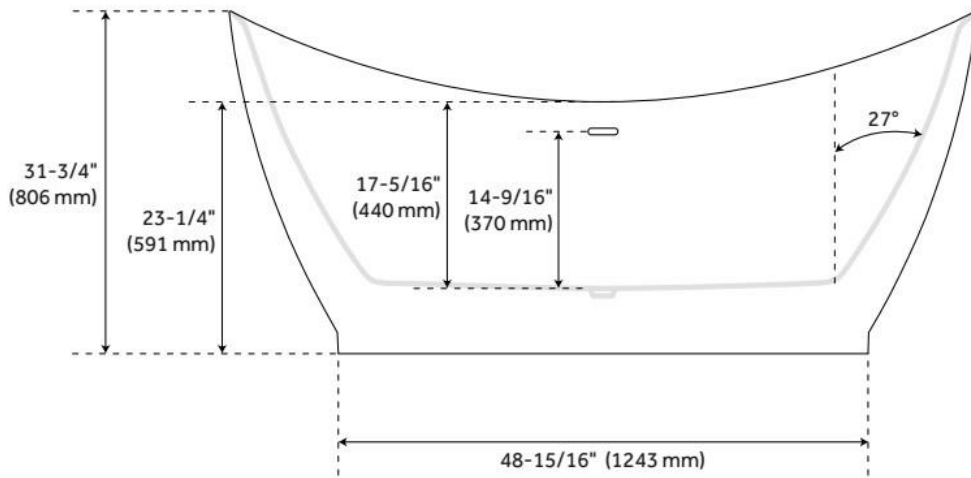

69" TORBEN ACRYLIC FREESTANDING TUB

SKU: 940893

Code: SH480976, SH462492

REVISED 8/14/2024