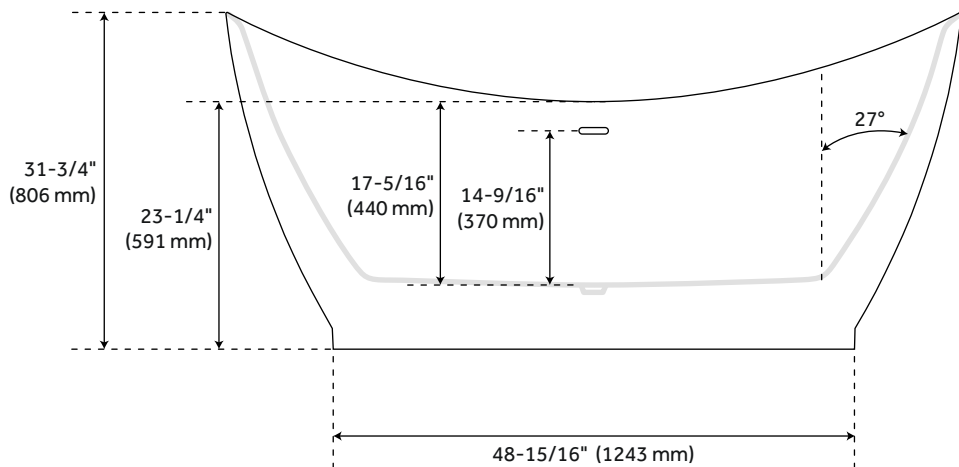

69" TORBEN ACRYLIC FREESTANDING TUB

SKU: 940893

Code: SH480976, SH462492

CSA B45.5/IAPMO Z124
Massachusetts Accepted
LISTED ID: SH112080AWH

FEATURES

Installation Type: Freestanding
Features: Integral Drain & Overflow
Design: Modern
Product Finish: White
Material: Acrylic
Length: 69-1/8"
Width: 32"
Height: 31-3/4"
Overflow Hole: Yes
Water Depth To Overflow: 14-9/16"
Exterior Treatment: Smooth
Interior Treatment: Smooth
Drain Included: Yes
Drain Finish: White Powder Coat
Faucet Included: No
Shape: Oval
Water Depth to Rim: 17-5/16"
Size: 69 in
Tub Overflow: Yes
Integral Drain & Overflow: Yes
Tub Material: Acrylic
Tub Interior Length: 43"
Tub Interior Width: 17-1/2"
Tap Deck: No
Faucet Drillings: No Drillings
Water Capacity (Gallons): 48
Built-In Adjusters: Yes
Tub Weight Uncrated (lbs): 128
Tub Weight Crated (lbs): 218

REVISED 1/25/2024

69" TORBEN ACRYLIC FREESTANDING TUB

SKU: 940893

Code: SH480976, SH462492

ADDITIONAL FEATURES

- All dimensions are ($\pm 1/2"$).
- Formed of two 3.8mm acrylic sheets, the air between acting as thermal insulator.
- Foam Insulation option: increases heat retention and prevents condensation due to water and air temperature fluctuations.
- Optional Quick Connect Drop-In Drain Kit Includes:
 - Floor Plate, 1-1/2" PVC Pipe, 2" x 1-1/2" Trap Adapters, 1 Brass Threaded, 1 Brass Unthreaded Tailpiece and Plug.
 - Installs above your subfloor, but underneath your cement floor or tile, so you do not need access below the fixture.

REVISED 1/25/2024

69" TORBEN ACRYLIC FREESTANDING TUB WITH SLOTTED OVERFLOW

All dimensions and specifications are nominal and may vary. Use actual products for accuracy in critical situations.