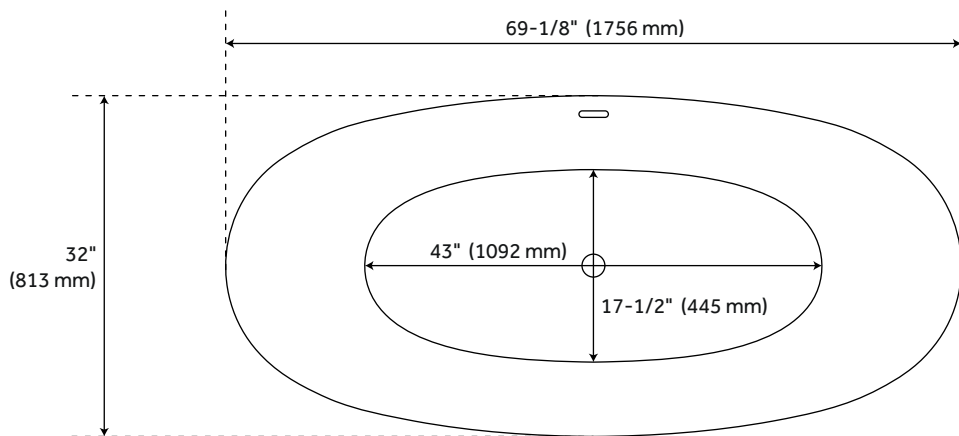

69" TORBEN ACRYLIC FREESTANDING TUB

SKU: 940893

Code: SH480976, SH462492

CSA B45.5/IAPMO Z124
Massachusetts Accepted
LISTED ID: SH112080AWH

FEATURES

Installation Type: Freestanding
Features: Integral Drain & Overflow
Design: Modern
Product Finish: White
Material: Acrylic
Length: 69-1/8"
Width: 32"
Height: 31-3/4"
Overflow Hole: Yes
Water Depth To Overflow: 14-9/16"
Exterior Treatment: Smooth
Interior Treatment: Smooth
Drain Included: Yes
Drain Finish: White Powder Coat
Faucet Included: No
Shape: Oval
Water Depth to Rim: 17-5/16"
Size: 69 in
Tub Overflow: Yes
Integral Drain & Overflow: Yes
Tub Material: Acrylic
Tub Interior Length: 43"
Tub Interior Width: 17-1/2"
Tap Deck: No
Faucet Drillings: No Drillings
Water Capacity (Gallons): 48
Built-In Adjusters: Yes
Tub Weight Uncrated (lbs): 128
Tub Weight Crated (lbs): 218

REVISED 1/25/2024

69" TORBEN ACRYLIC FREESTANDING TUB

SKU: 940893

Code: SH480976, SH462492

ADDITIONAL FEATURES

- All dimensions are ($\pm 1/2"$).
- Formed of two 3.8mm acrylic sheets, the air between acting as thermal insulator.
- Foam Insulation option: increases heat retention and prevents condensation due to water and air temperature fluctuations.
- Optional Quick Connect Drop-In Drain Kit Includes:
 - Floor Plate, 1-1/2" PVC Pipe, 2" x 1-1/2" Trap Adapters, 1 Brass Threaded, 1 Brass Unthreaded Tailpiece and Plug.
 - Installs above your subfloor, but underneath your cement floor or tile, so you do not need access below the fixture.

REVISED 1/25/2024

69" TORBEN ACRYLIC FREESTANDING TUB WITH SLOTTED OVERFLOW

All dimensions and specifications are nominal and may vary. Use actual products for accuracy in critical situations.