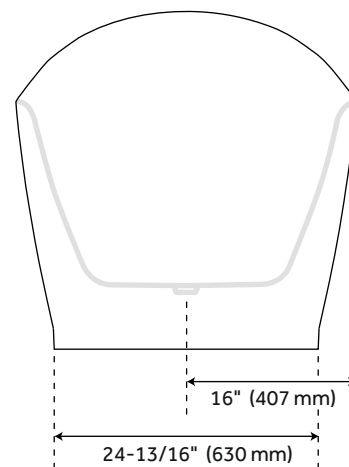

69" TORBEN ACRYLIC FREESTANDING TUB

SKU: 940893

Code: SH480976, SH462492

CSA B45.5/IAPMO Z124
Massachusetts Accepted
LISTED ID: SH112080AWH

FEATURES

Installation Type: Freestanding
Features: Integral Drain & Overflow
Design: Modern
Product Finish: White
Material: Acrylic
Length: 69-1/8"
Width: 32"
Height: 31-3/4"
Overflow Hole: Yes
Water Depth To Overflow: 14-9/16"
Exterior Treatment: Smooth
Interior Treatment: Smooth
Drain Included: Yes
Drain Finish: White Powder Coat
Faucet Included: No
Shape: Oval
Water Depth to Rim: 17-5/16"
Size: 69 in
Tub Overflow: Yes
Integral Drain & Overflow: Yes
Tub Material: Acrylic
Tub Interior Length: 43"
Tub Interior Width: 17-1/2"
Tap Deck: No
Faucet Drillings: No Drillings
Water Capacity (Gallons): 48
Built-In Adjusters: Yes
Tub Weight Uncrated (lbs): 128
Tub Weight Crated (lbs): 218

REVISED 1/25/2024

69" TORBEN ACRYLIC FREESTANDING TUB

SKU: 940893

Code: SH480976, SH462492

ADDITIONAL FEATURES

- All dimensions are ($\pm 1/2"$).
- Formed of two 3.8mm acrylic sheets, the air between acting as thermal insulator.
- Foam Insulation option: increases heat retention and prevents condensation due to water and air temperature fluctuations.
- Optional Quick Connect Drop-In Drain Kit Includes:
 - Floor Plate, 1-1/2" PVC Pipe, 2" x 1-1/2" Trap Adapters, 1 Brass Threaded, 1 Brass Unthreaded Tailpiece and Plug.
 - Installs above your subfloor, but underneath your cement floor or tile, so you do not need access below the fixture.

REVISED 1/25/2024

69" TORBEN ACRYLIC FREESTANDING TUB WITH SLOTTED OVERFLOW

All dimensions and specifications are nominal and may vary. Use actual products for accuracy in critical situations.