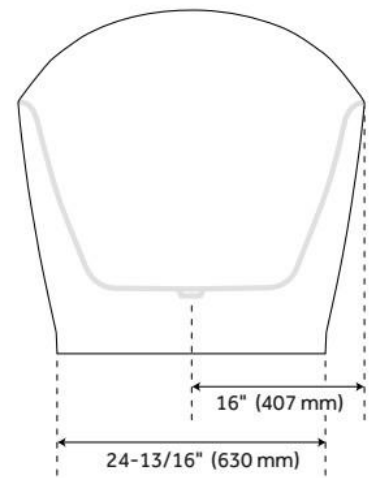

69" TORBEN ACRYLIC FREESTANDING TUB

SKU: 940893

Code: SH480976, SH462492

REVISED 6/25/2024