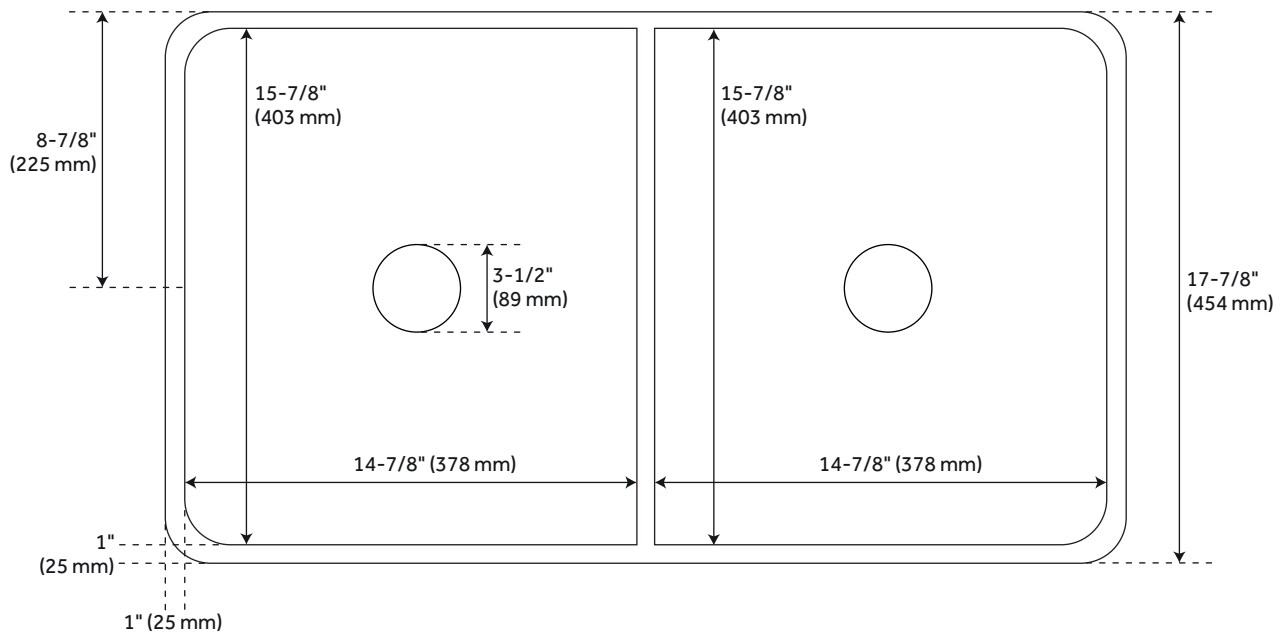

33" AUSTER DOUBLE-BOWL FIRECLAY FARMHOUSE SINK - BLUE MOTIF

SKU: 940952

All dimensions and specifications are nominal and may vary. Use actual products for accuracy in critical situations.