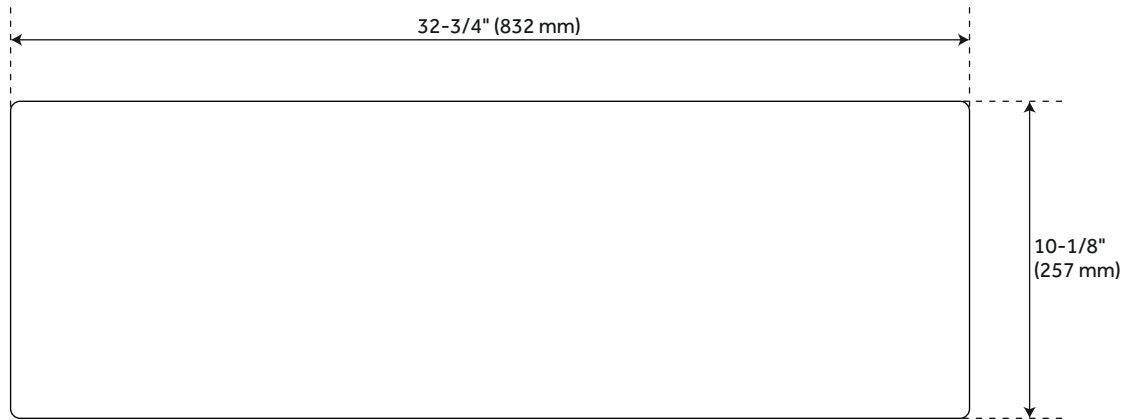

33" AUSTER DOUBLE-BOWL FIRECLAY FARMHOUSE SINK - BLUE MOTIF

SKU: 940952

All dimensions and specifications are nominal and may vary. Use actual products for accuracy in critical situations.