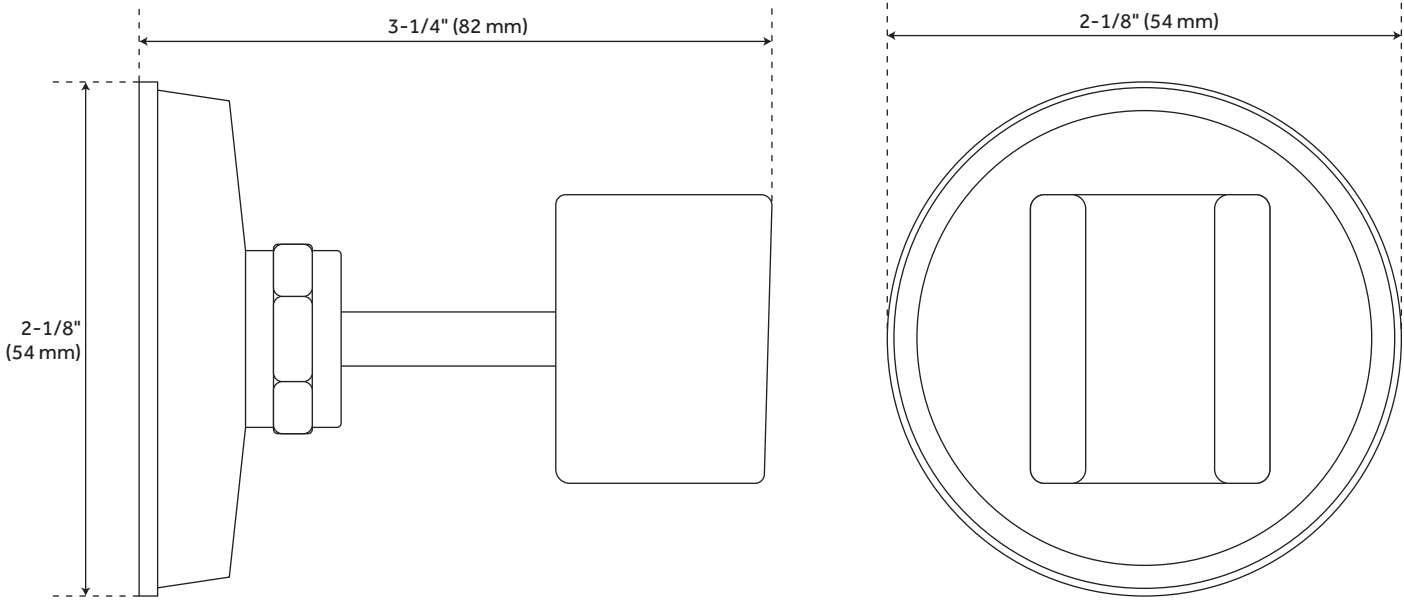

COOPER HAND SHOWER BRACKET

SKU: 940962

Code: SH433211, SH433212

FEATURES

Installation Type: Wall Mount

Design: Modern

Material: Brass

Length: 2-1/8"

Width: 3-1/4"

Height: 2-1/8"

Base Plate Height: 2-1/8"

Mounting Hardware Included: Yes

Assembly Required: No

Installation Type: Wall Mount

Base Plate Width: 2-1/8"

Water Supplies Included: No

REVISED 3/17/2023

COOPER HAND SHOWER BRACKET

SKU: 940962

Code: SH433211, SH433212

ADDITIONAL FEATURES

REVISED 3/17/2023

COOPER HAND SHOWER BRACKET

SKU: 940962

All dimensions and specifications are nominal and may vary. Use actual products for accuracy in critical situations.