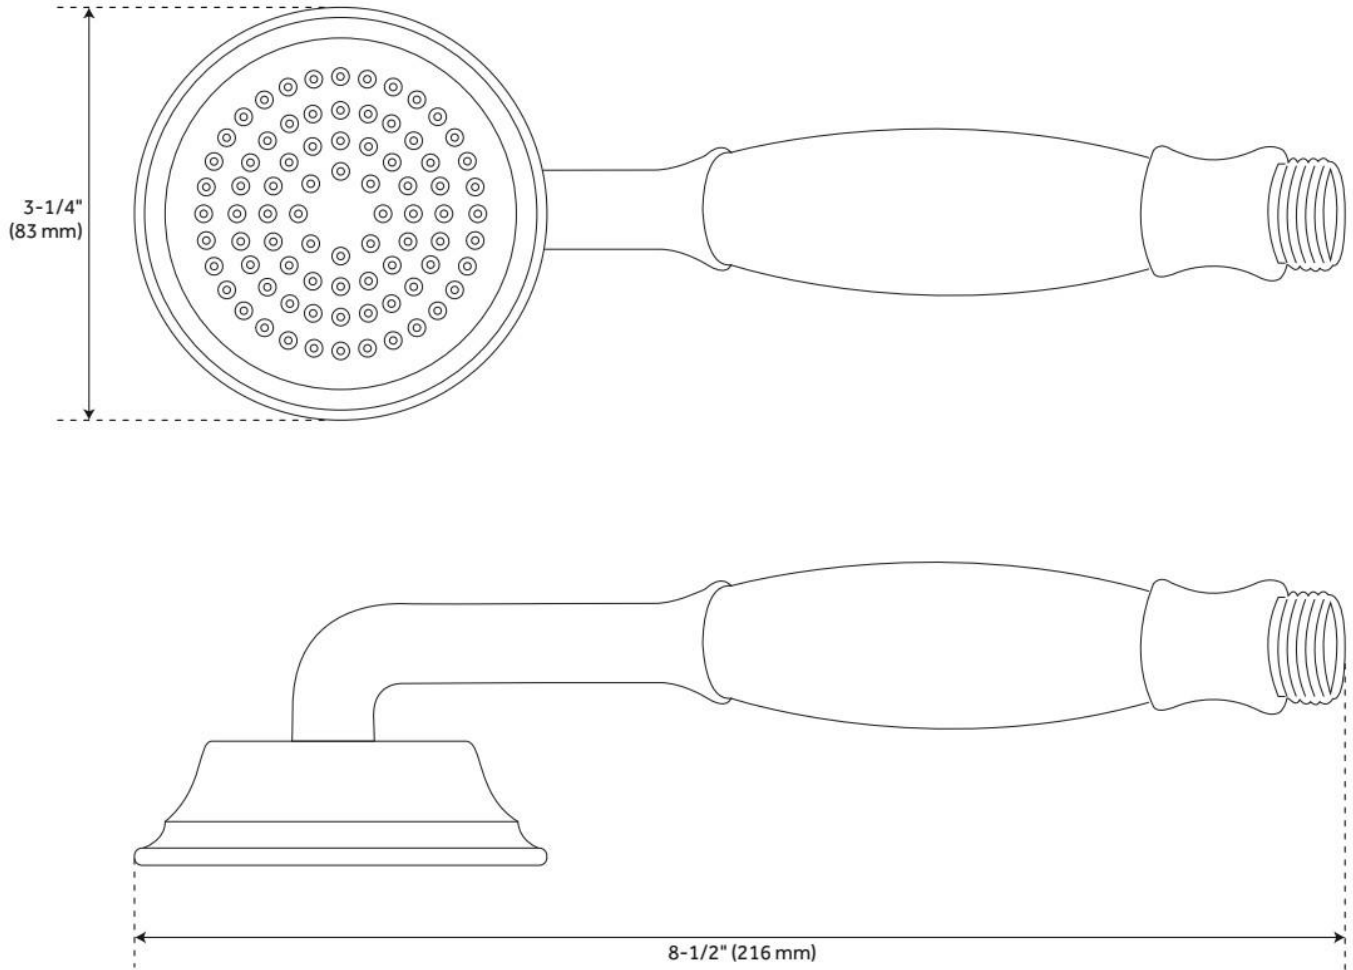

COOPER HAND SHOWER WITH PORCELAIN HANDLE

SKU: 940963

Code: SH433214, SH433215, SH433216

FEATURES

Material: Brass

Hand Shower Spray: Full

Hand Shower Flow Rate: 1.8 gpm (6.8 L/min) @ 80 psi

ASME A112.18.1/CSA B125.1, Massachusetts Accepted, LISTED ID: 526047, 526048, 526049

ADDITIONAL FEATURES

- Hand shower only. Hose sold separately.

REVISED 8/14/2024

COOPER HAND SHOWER WITH PORCELAIN HANDLE

SKU: 940963

Code: SH433214, SH433215, SH433216

REVISED 8/14/2024