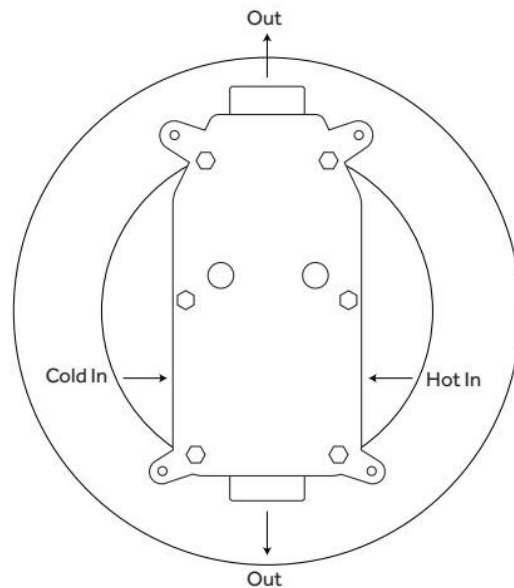

COOPER PRESSURE BALANCED SHOWER VALVE WITH DIVERTER

SKU: 940964

Code: SH433218, SH433219, SH433220

FEATURES

Material: Brass

Diverter Outlets: 2

Cartridge Type: Ceramic Disc

ASME A112.18.1/CSA B125.1, ASSE 1016 Type P, Massachusetts Accepted, LISTED ID: 525446, 525447, 525448

REVISED 8/14/2024

COOPER PRESSURE BALANCED SHOWER VALVE WITH DIVERTER

SKU: 940964

Code: SH433218, SH433219, SH433220

REVISED 8/14/2024