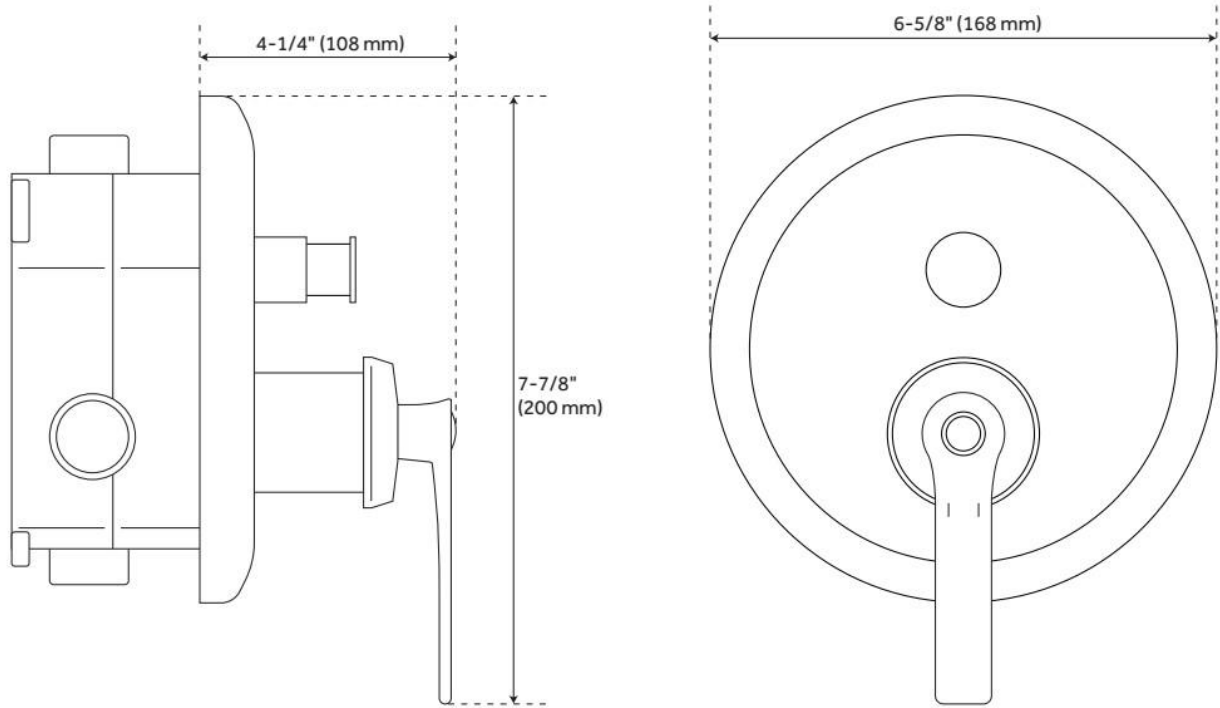

COOPER PRESSURE BALANCED SHOWER VALVE WITH DIVERTER

SKU: 940964

Code: SH433218, SH433219, SH433220

FEATURES

Material: Brass

Diverter Outlets: 2

Cartridge Type: Ceramic Disc

ASME A112.18.1/CSA B125.1, ASSE 1016 Type P, Massachusetts Accepted, LISTED ID: 525446, 525447, 525448

REVISED 8/14/2024

COOPER PRESSURE BALANCED SHOWER VALVE WITH DIVERTER

SKU: 940964

Code: SH433218, SH433219, SH433220

REVISED 8/14/2024