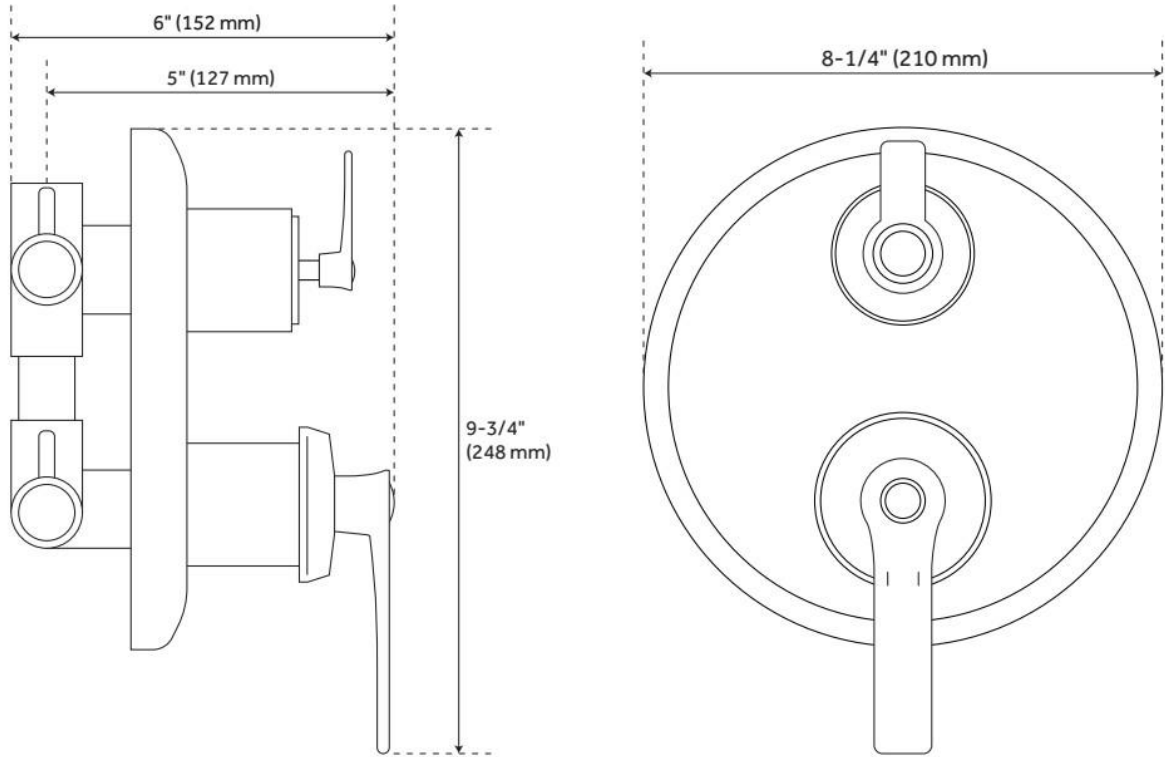

COOPER PRESSURE BALANCED SHOWER VALVE WITH 3-WAY DIVERTER

SKU: 940966

Code: SH433224, SH433225, SH433226

FEATURES

Material: Brass

Diverter Outlets: 3

Cartridge Type: Ceramic Disc

ASME A112.18.1/CSA B125.1, ASSE 1016 Type P, LISTED ID: 525443, 525444, 525445

ADDITIONAL FEATURES

REVISED 5/24/2024

COOPER PRESSURE BALANCED SHOWER VALVE WITH 3-WAY DIVERTER

SKU: 940966

Code: SH433224, SH433225, SH433226

REVISED 5/24/2024