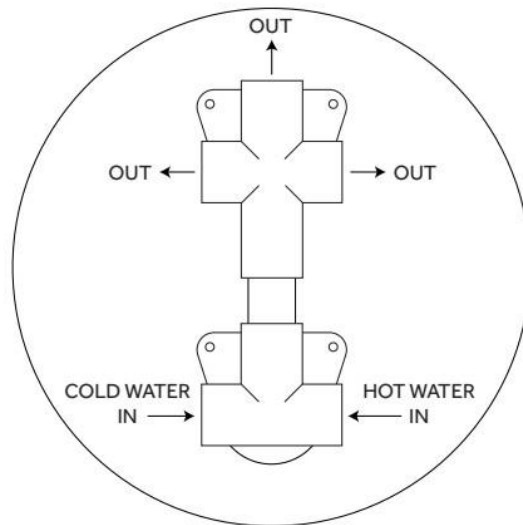

COOPER PRESSURE BALANCED SHOWER VALVE WITH 3-WAY DIVERTER

SKU: 940966

Code: SH433224, SH433225, SH433226

FEATURES

Material: Brass

Diverter Outlets: 3

Cartridge Type: Ceramic Disc

ASME A112.18.1/CSA B125.1, ASSE 1016 Type P, LISTED ID: 525443, 525444, 525445

ADDITIONAL FEATURES

REVISED 5/24/2024

COOPER PRESSURE BALANCED SHOWER VALVE WITH 3-WAY DIVERTER

SKU: 940966

Code: SH433224, SH433225, SH433226

REVISED 5/24/2024