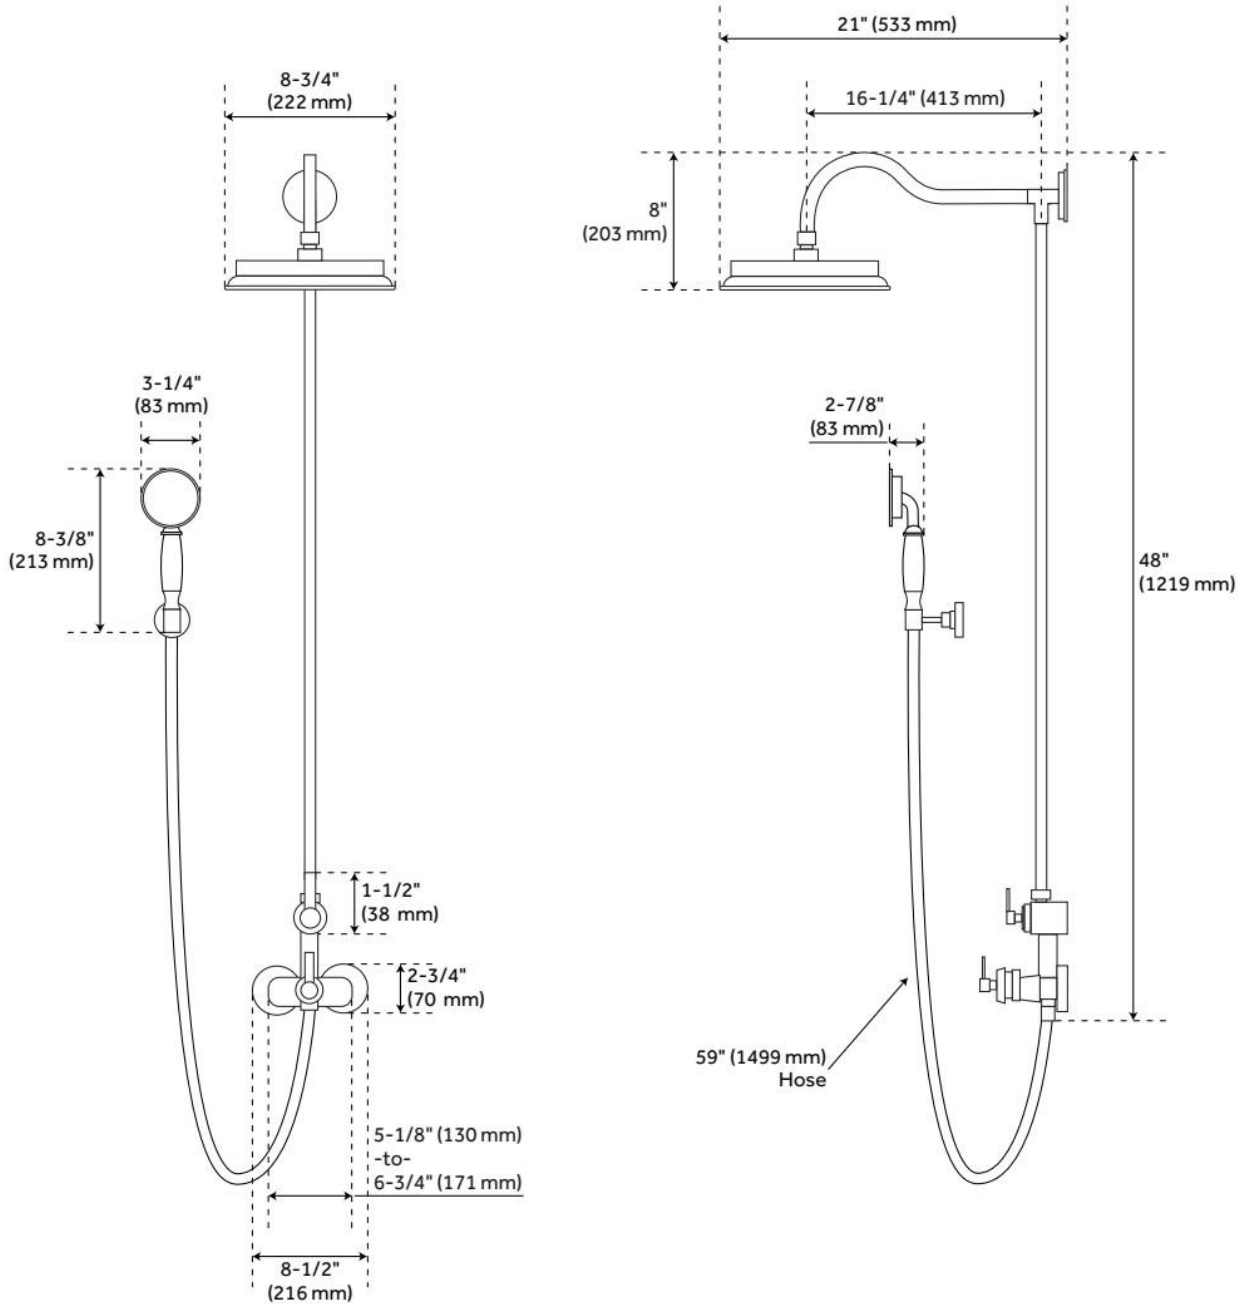

COOPER THERMOSTATIC EXPOSED PIPE SHOWER WITH HAND SHOWER

SKU: 940967

Code: SH433227, SH433228, SH433229

FEATURES

Material: Brass

Shower Head Swivel: Yes

Hand Shower Spray: Full

Hand Shower Flow Rate: 1.8 gpm (6.8 L/min) @ 80 psi

Diverter Outlets: 2

Cartridge Type: Thermostatic

IAPMO, ASME A112.18.1/CSA B125.1, LISTED ID: 526050, 526051

ADDITIONAL FEATURES

- Thermostatic technology keeps shower temperature ± 1 degree Celsius.
- Ceramic disc cartridges.
- Hand shower has porcelain handle.
- 1/2" IPS connections.

REVISED 5/24/2024

COOPER THERMOSTATIC EXPOSED PIPE SHOWER WITH HAND SHOWER

SKU: 940967

Code: SH433227, SH433228, SH433229

REVISED 5/24/2024