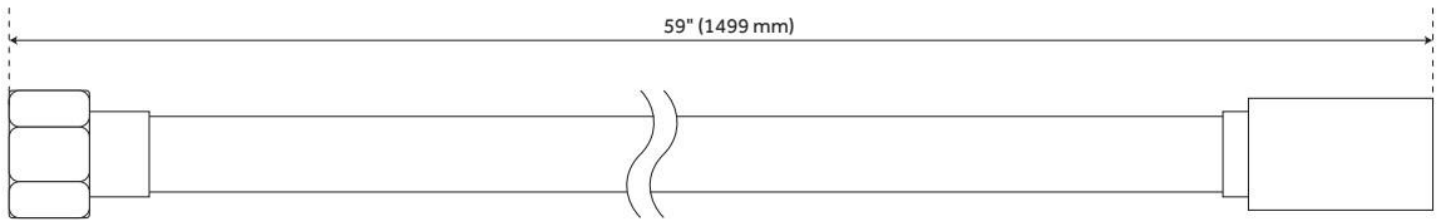

FLEXIBLE SHOWER HOSE

SKU: 940968

Code: SHH1020, SH433230, SH433232

REVISED 6/10/2024