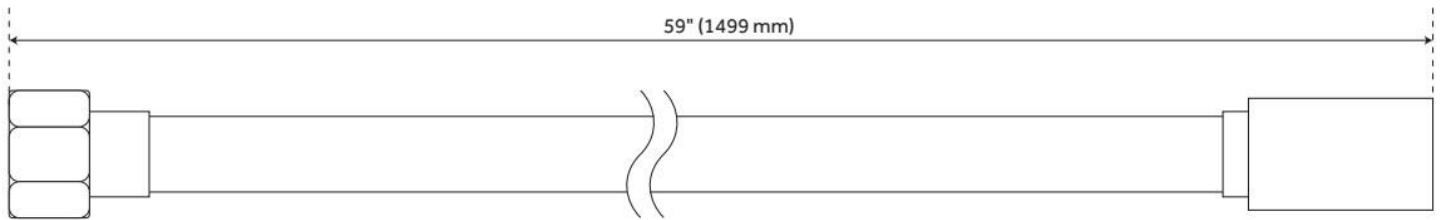

FLEXIBLE SHOWER HOSE

SKU: 940968

Code: SH433230, SH433232

REVISED 8/14/2024