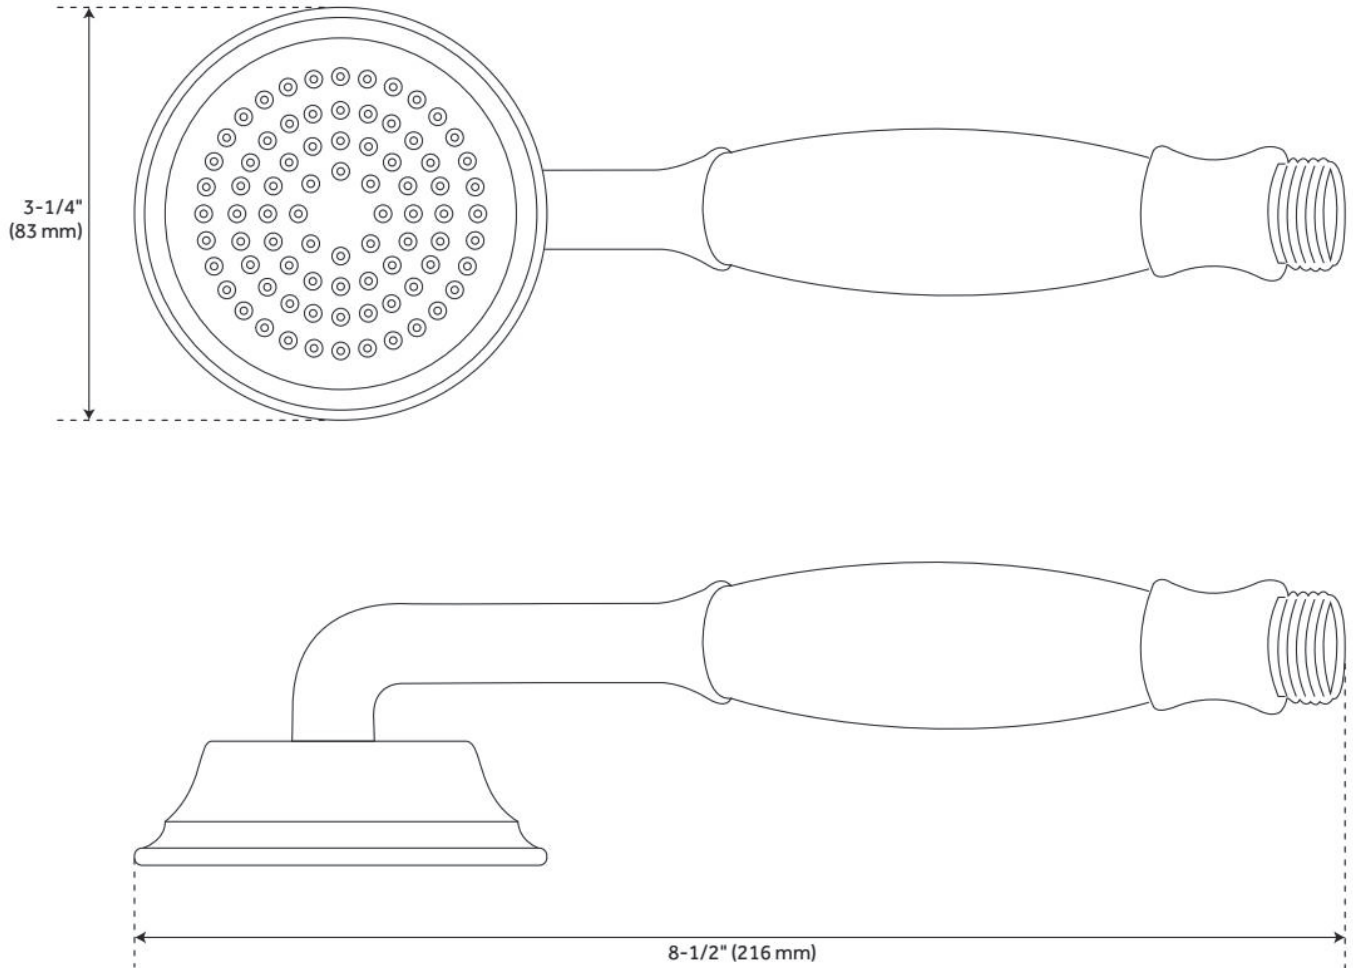

COOPER HAND SHOWER WITH SLIDE BAR

SKU: 940969

Code: SH436890, SH436891, SH436892

FEATURES

Material: Brass

Hand Shower Spray: Full

Hand Shower Flow Rate: 1.8 gpm (6.8 L/min) @ 80 psi

ASME A112.18.1/CSA B125.1, CEC Listed, Massachusetts Accepted, LISTED ID: 526047, 526069, 526048, 526070, 526049, 526071

ADDITIONAL FEATURES

- Slide bar measures 25" H.
- Hand shower hose measures 59".
- This hand shower has integral backflow prevention to be in compliance with ASME A112.18.3 and ASME A112.18.1/CSA B125.1.
- Not to be used as a grab bar.

FEATURES

Material: Brass

Hand Shower Spray: Full

Hand Shower Flow Rate: 1.8 gpm (6.8 L/min) @ 80 psi

ASME A112.18.1/CSA B125.1, CEC Listed, Massachusetts Accepted, LISTED ID: 526047, 526048, 526049

ADDITIONAL FEATURES

- Hand shower only. Hose sold separately.

REVISED 8/7/2025

COOPER HAND SHOWER WITH PORCELAIN HANDLE

SKU: 940963

Code: SH433214, SH433215, SH433216

REVISED 8/7/2025

FLEXIBLE SHOWER HOSE

SKU: 940968