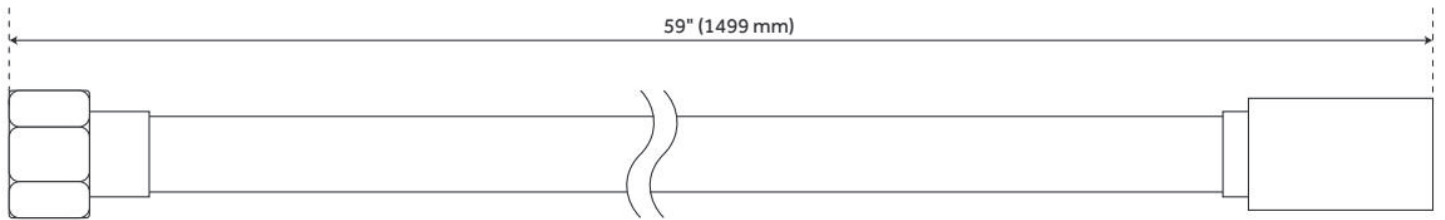

Code: SH433230, SH433232

FEATURES

Material: PVC

ASME A112.18.1/CSA B125.1, Massachusetts Accepted, LISTED ID: 526069, 526071

REVISED 8/7/2025

FLEXIBLE SHOWER HOSE

SKU: 940968

Code: SH433230, SH433232