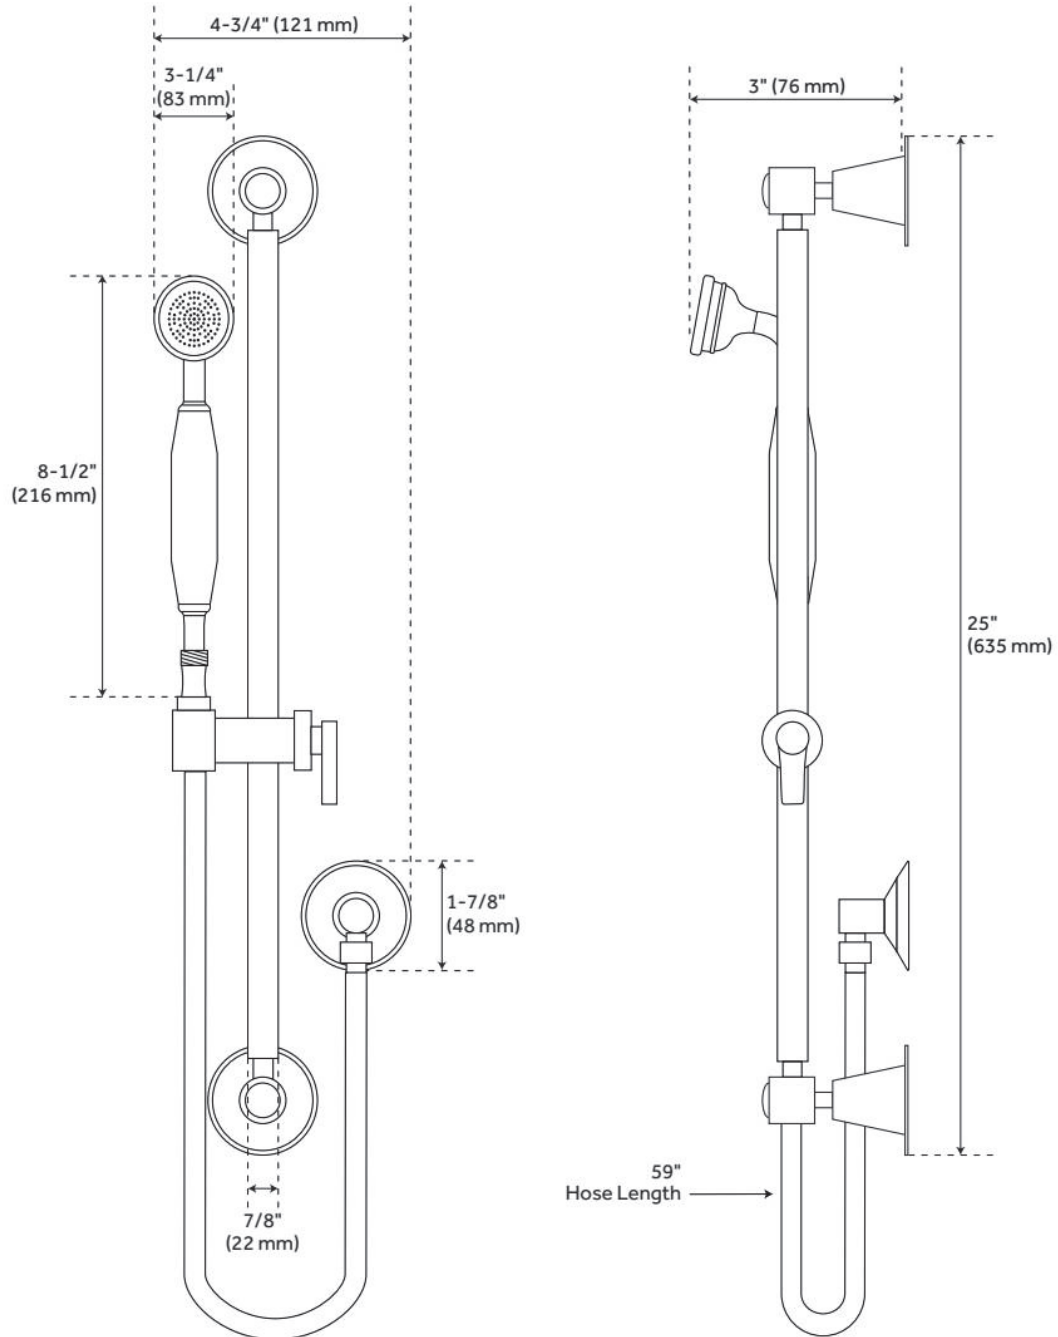

COOPER HAND SHOWER WITH SLIDE BAR

SKU: 940969

Code: SH436890, SH436891, SH436892

REVISED 8/7/2025