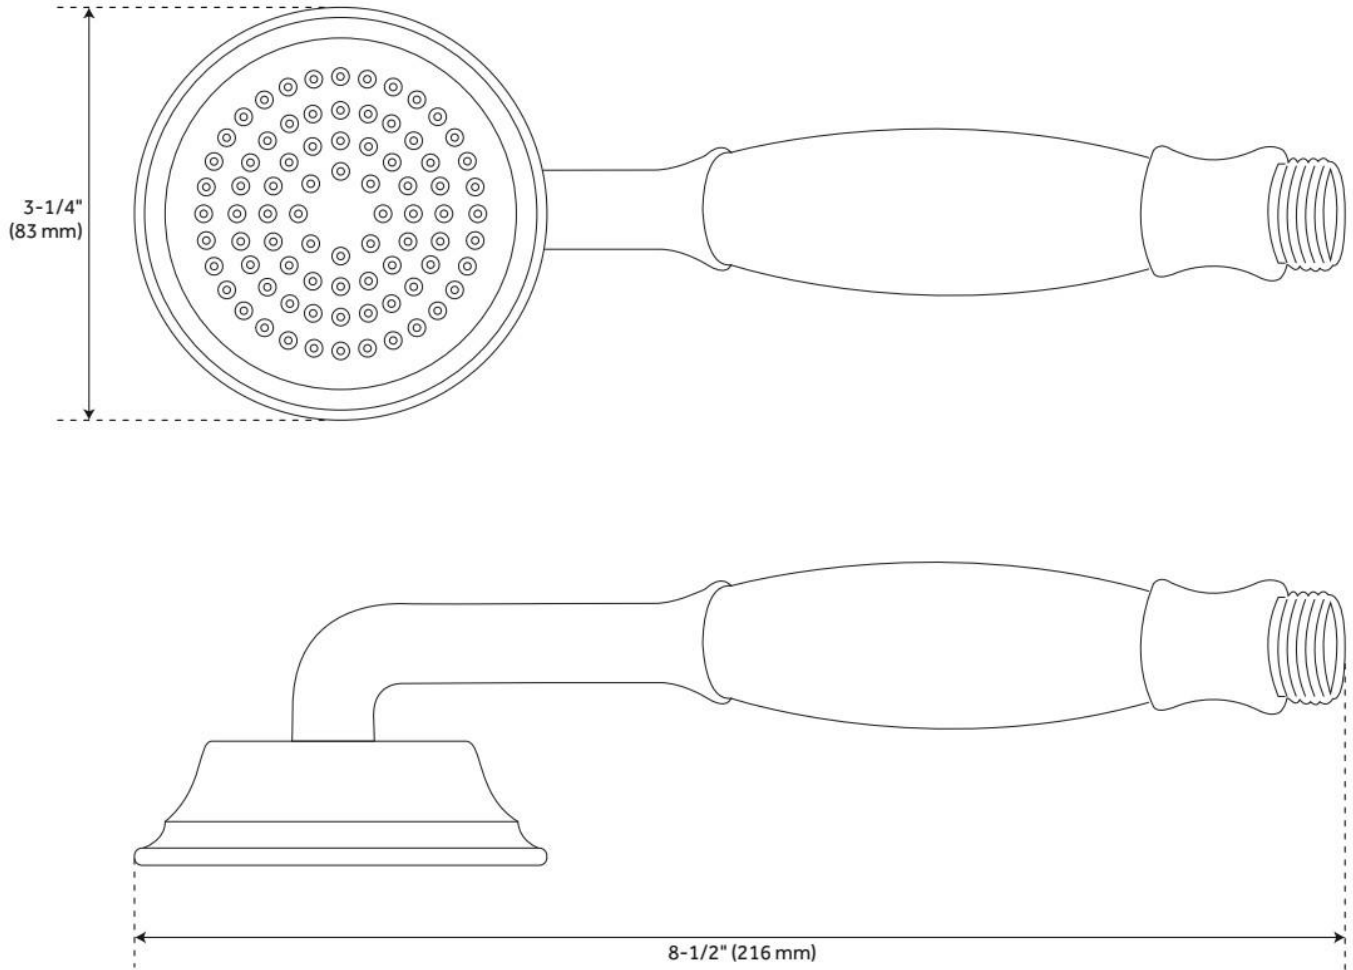

COOPER HAND SHOWER WITH SLIDE BAR

SKU: 940969

Code: SH436890, SH436891, SH436892

FEATURES

Material: Brass

Hand Shower Spray: Full

Hand Shower Flow Rate: 1.8 gpm (6.8 L/min) @ 80 psi

ASME A112.18.1/CSA B125.1, Massachusetts Accepted, LISTED ID: 526047, 526069, 526048, 526070, 526049, 526071

SKU: 940963

Code: SH433214, SH433215, SH433216

FEATURES

Material: Brass

Hand Shower Spray: Full

Hand Shower Flow Rate: 1.8 gpm (6.8 L/min) @ 80 psi

ASME A112.18.1/CSA B125.1, Massachusetts Accepted, LISTED ID: 526047, 526048, 526049

ADDITIONAL FEATURES

- Hand shower only. Hose sold separately.

REVISED 8/14/2024

COOPER HAND SHOWER WITH PORCELAIN HANDLE

SKU: 940963

Code: SH433214, SH433215, SH433216

REVISED 8/14/2024

FLEXIBLE SHOWER HOSE

SKU: 940968

Code: SH433230, SH433232

FEATURES

Material: PVC

ASME A112.18.1/CSA B125.1, Massachusetts Accepted, LISTED ID: 526069, 526071

REVISED 8/14/2024

FLEXIBLE SHOWER HOSE

SKU: 940968