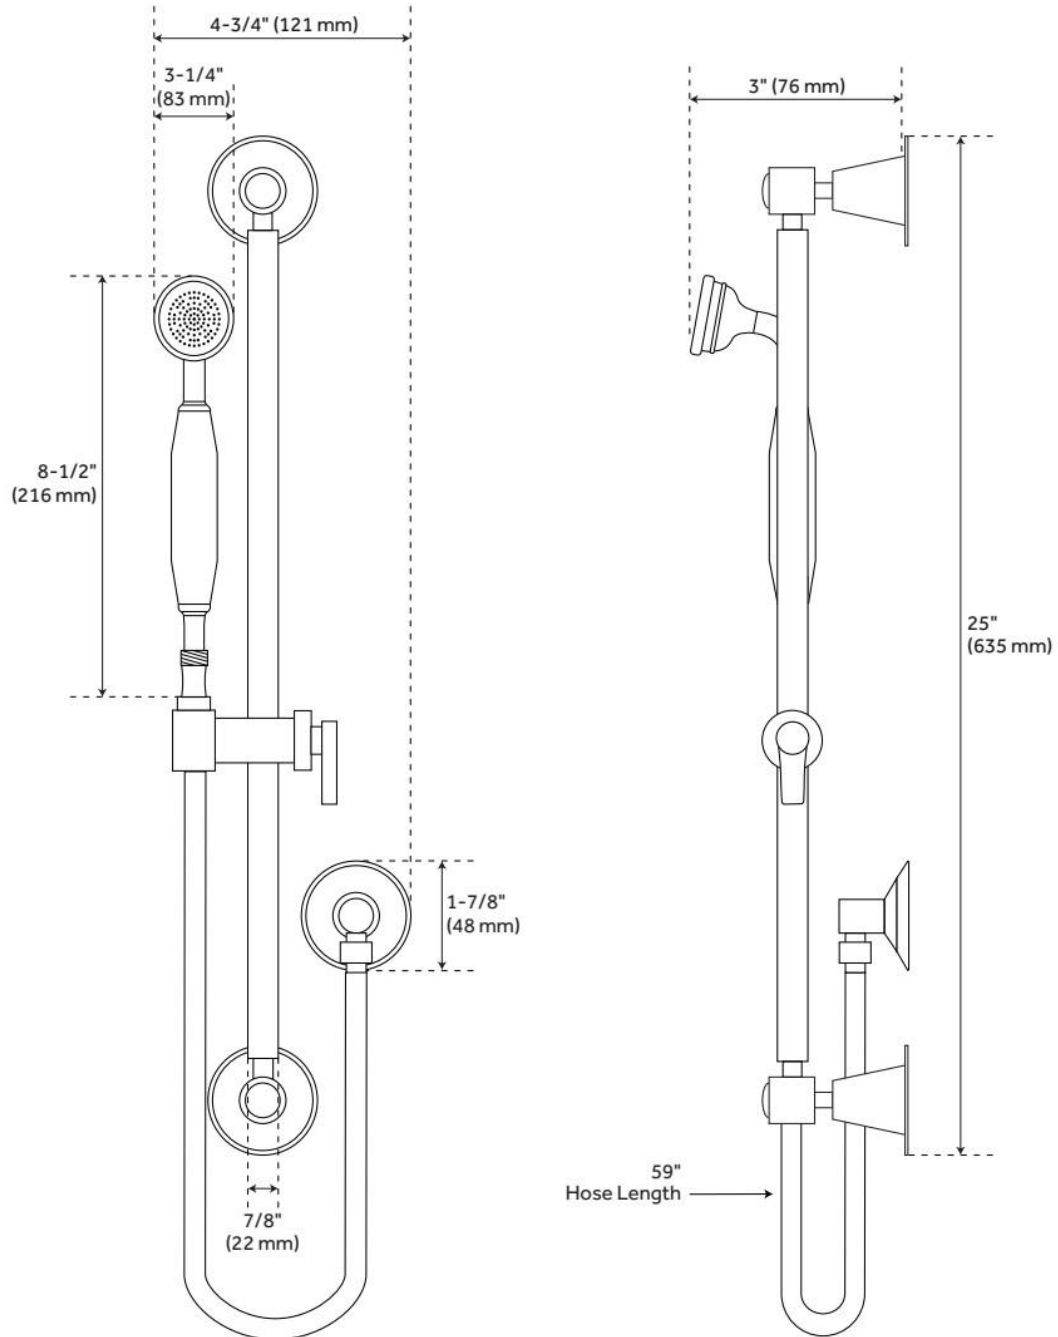

COOPER HAND SHOWER WITH SLIDE BAR

SKU: 940969

Code: SH436890, SH436891, SH436892

FEATURES

Material: Brass

Hand Shower Spray: Full

Hand Shower Flow Rate: 1.8 gpm (6.8 L/min) @ 80 psi

ASME A112.18.1/CSA B125.1, Massachusetts Accepted, LISTED ID: 526047, 526069, 526048, 526070, 526049, 526071

ADDITIONAL FEATURES

- Slide bar measures 25" H.
- Hand shower hose measures 59".

REVISED 8/15/2024

COOPER HAND SHOWER WITH SLIDE BAR

SKU: 940969

Code: SH436890, SH436891, SH436892

REVISED 8/15/2024

COOPER HAND SHOWER WITH PORCELAIN HANDLE

SKU: 940963

Code: SH433214, SH433215, SH433216

FEATURES

Material: Brass

Hand Shower Spray: Full

Hand Shower Flow Rate: 1.8 gpm (6.8 L/min) @ 80 psi

ASME A112.18.1/CSA B125.1, Massachusetts Accepted, LISTED ID: 526047, 526048, 526049

SKU: 940968

Code: SH433230, SH433232

FEATURES

Material: PVC

ASME A112.18.1/CSA B125.1, Massachusetts Accepted, LISTED ID: 526069, 526071

REVISED 8/14/2024

FLEXIBLE SHOWER HOSE

SKU: 940968