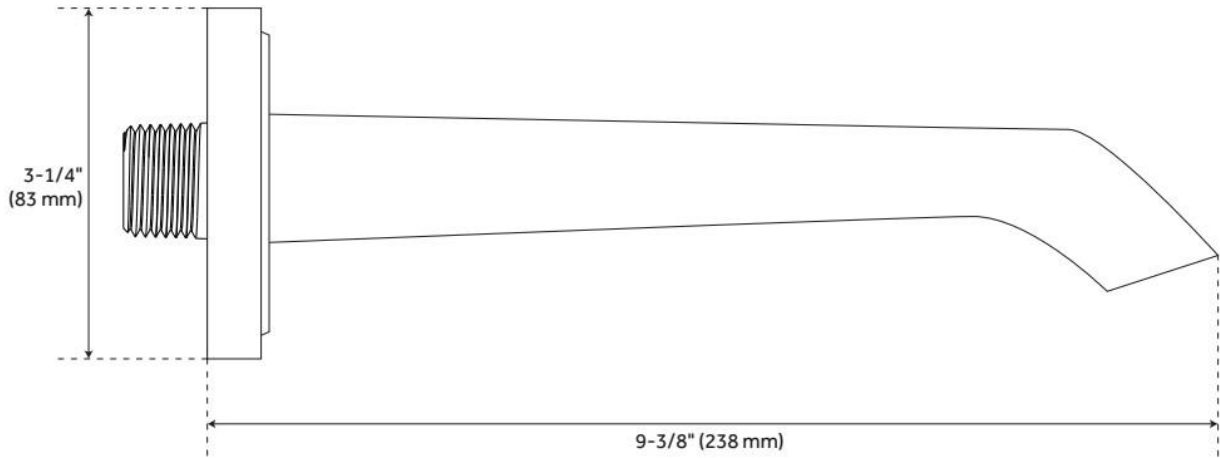

COOPER TUB SPOUT

SKU: 940970

Code: SH433236, SH433237, SH433238

FEATURES

Material: Metal

Faucet Centers: Single-Hole

IAPMO, ASME A112.18.1/CSA B125.1, LISTED ID: 525449, 525450, 525451, 525450

ADDITIONAL FEATURES

REVISED 5/24/2024

COOPER TUB SPOUT

SKU: 940970

Code: SH433236, SH433237, SH433238

REVISED 5/24/2024