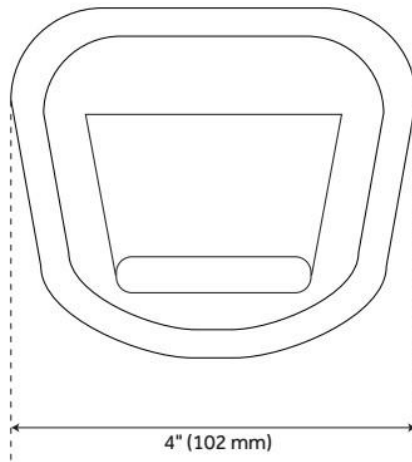

COOPER TUB SPOUT

SKU: 940970

Code: SH433236, SH433237, SH433238

FEATURES

Material: Metal

Faucet Centers: Single-Hole

IAPMO, ASME A112.18.1/CSA B125.1, LISTED ID: 525449, 525450, 525451, 525450

ADDITIONAL FEATURES

REVISED 5/24/2024

COOPER TUB SPOUT

SKU: 940970

Code: SH433236, SH433237, SH433238

REVISED 5/24/2024