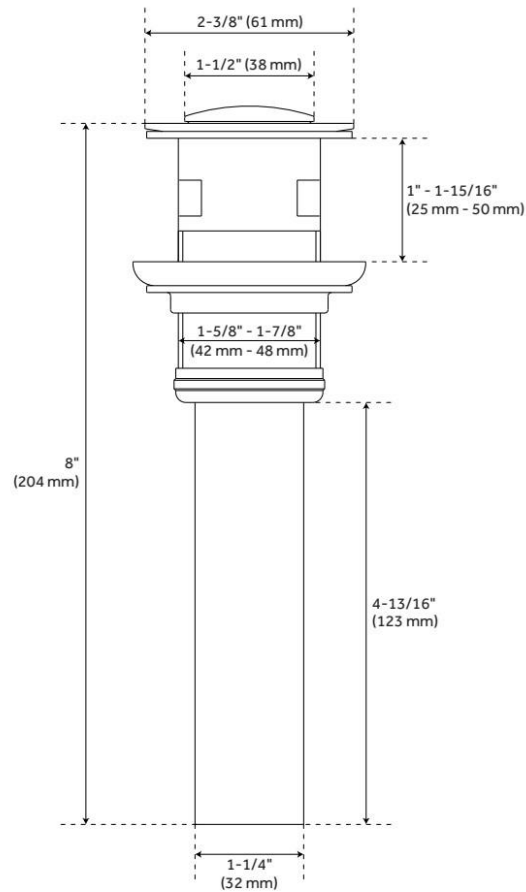

COOPER WIDESPREAD BATHROOM FAUCET

SKU: 940973

Code: SH433245, SH433244, SH433246

REVISED 11/11/2024