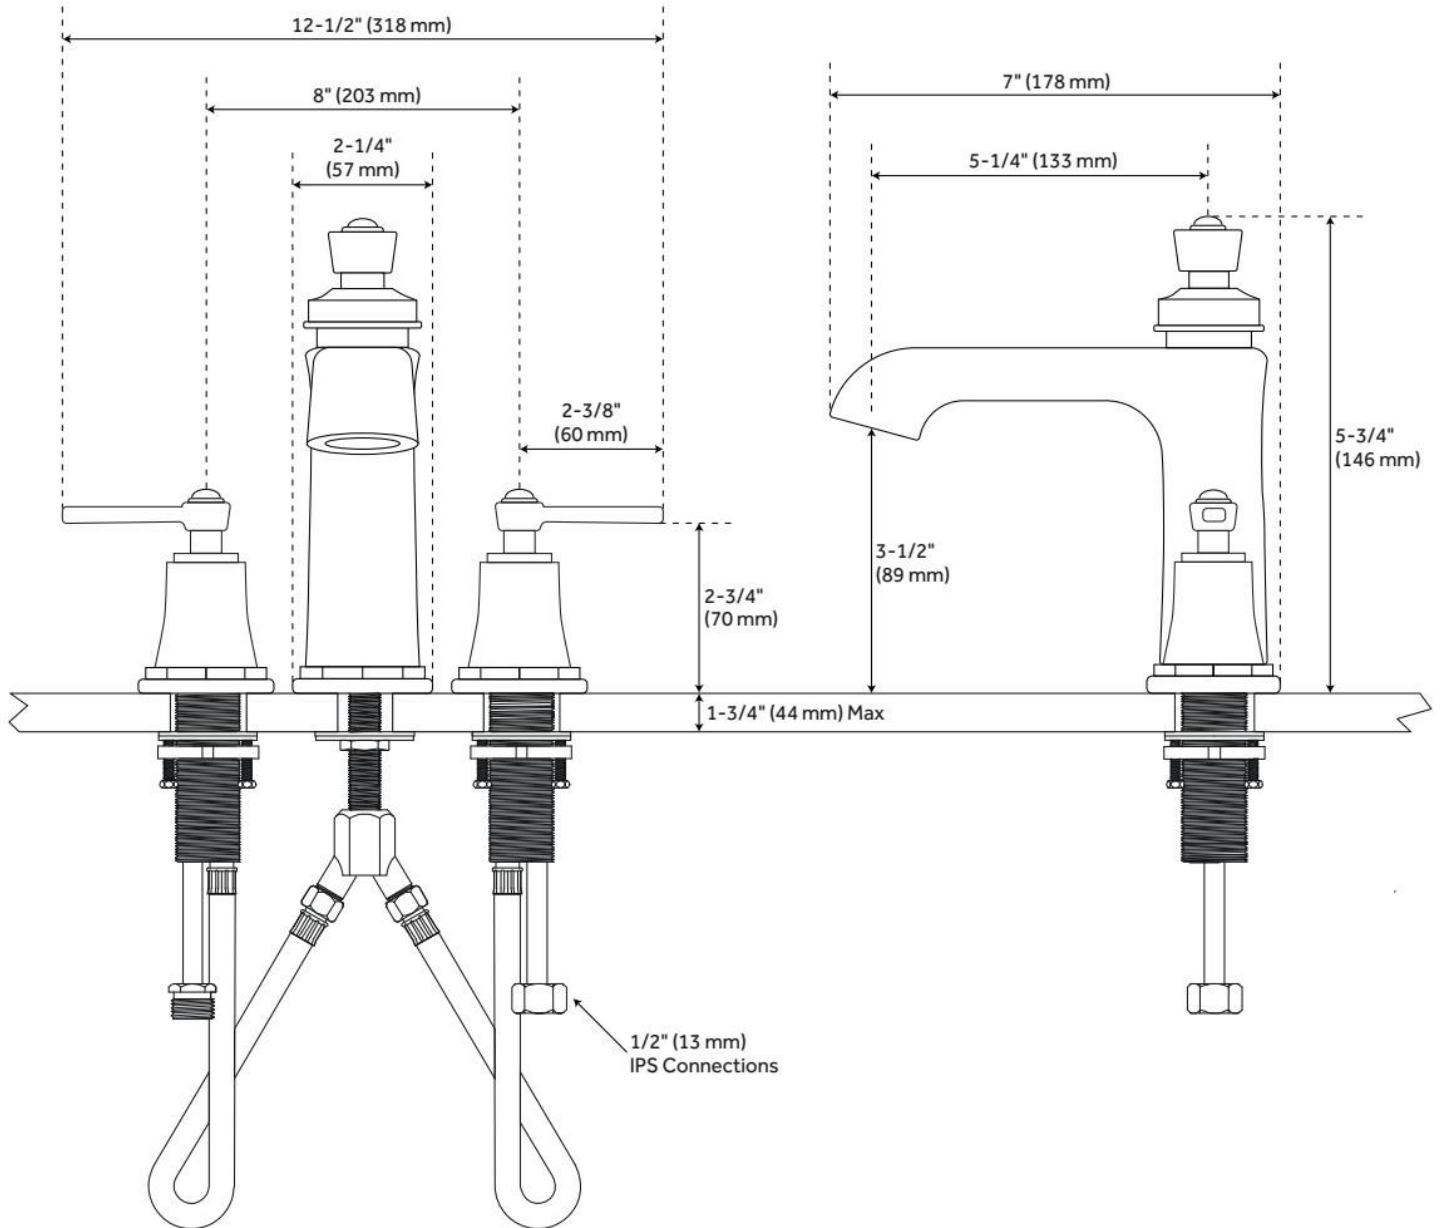

COOPER WIDESPREAD BATHROOM FAUCET

SKU: 940973

Code: SH433245, SH433244, SH433246

FEATURES

Material: Metal construction for strength and durability

Faucet Centers: 8"

Installation Type: Widespread

Flow Rate: 1.2 gpm (4.5 L/min) @ 60 psi

Cartridge Type: Ceramic Disc

Swivel Spout: No

Drain Type: Lift rod metal pop-up with overflow

ASME A112.18.1/CSA B125.1, NSF/ANSI 372, NSF/ANSI 61, NSF/ANSI/CAN 61, NSF/ANSI/CAN 61-9:Q≤1, CEC Listed, Massachusetts Accepted, LISTED ID: SH449700*

ADDITIONAL FEATURES

- Drain is compatible with sinks that have an overflow hole.

REVISED 11/11/2024

COOPER WIDESPREAD BATHROOM FAUCET

SKU: 940973

Code: SH433245, SH433244, SH433246

REVISED 11/11/2024

COOPER WIDESPREAD BATHROOM FAUCET

SKU: 940973

Code: SH433245, SH433244, SH433246

REVISED 11/11/2024