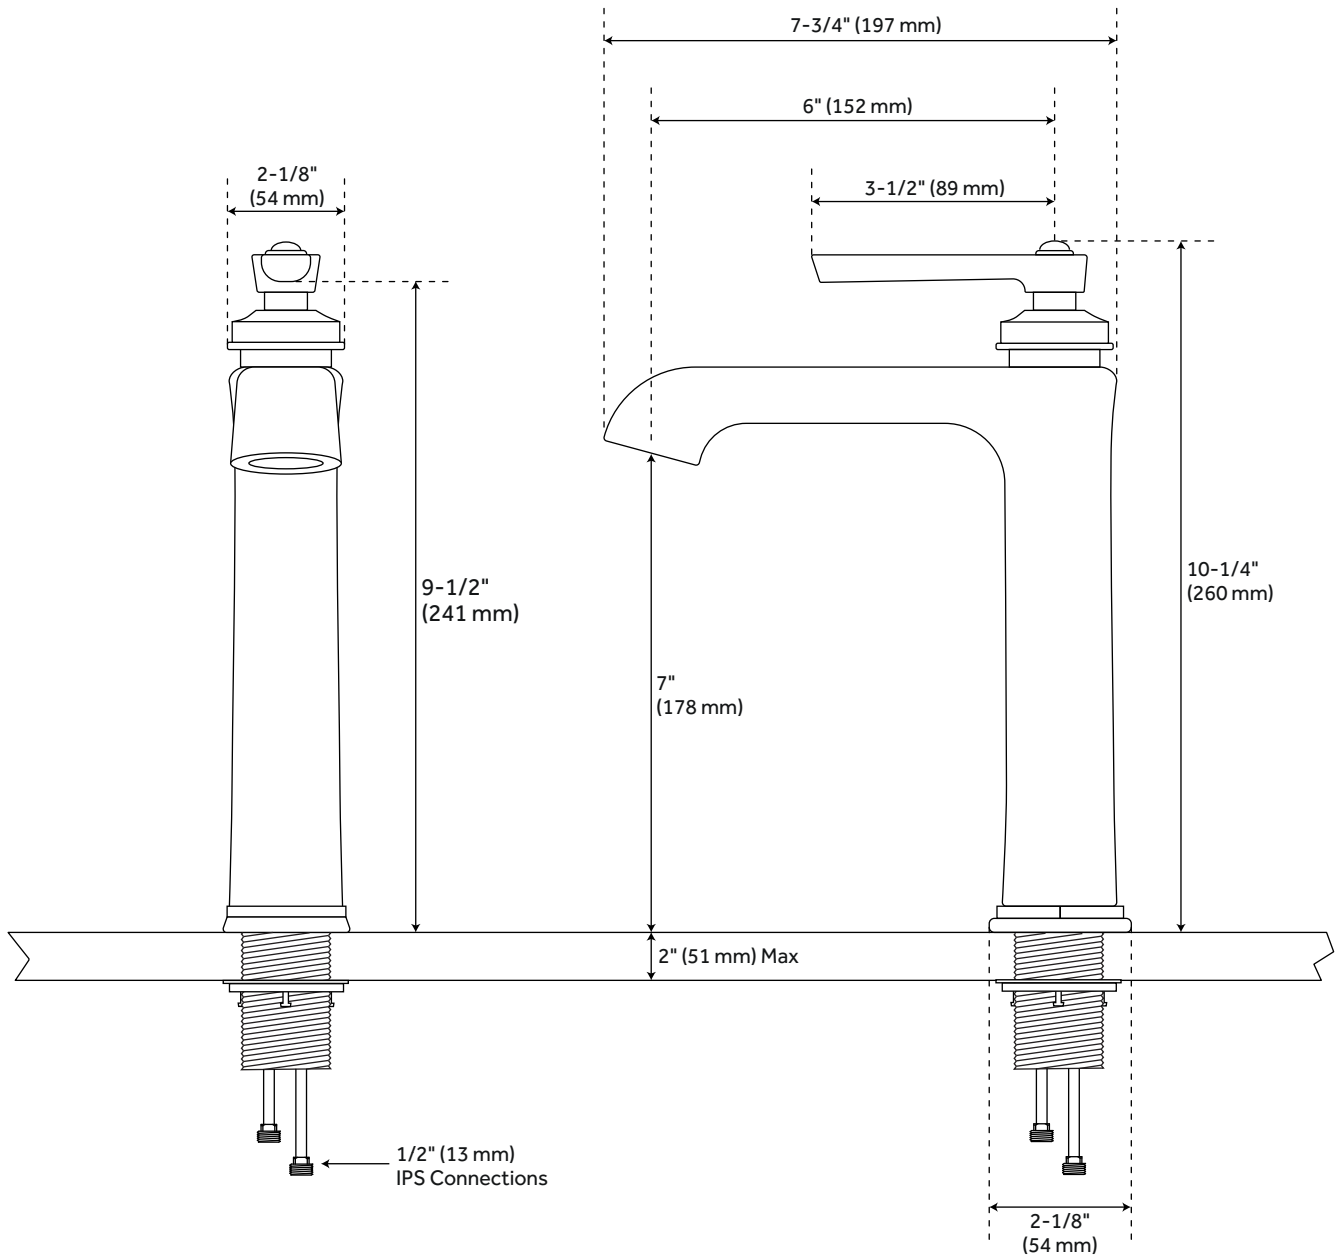

COOPER SINGLE-HOLE VESSEL FAUCET

SKU: 940975

Code: SH433250, SH433251, SH433252

FEATURES

Installation Type: Vessel
Design: Modern
Length: 2-1/8"
Width: 7-3/4"
Height: 10-1/4"
Faucet Centers: Single-Hole
Overflow Hole: true
Fits Drain Hole Size: 1-1/2"
Drain Included: Yes
Faucet Material: Brass
Handle Type: Lever
Handle Length: 3-1/2"
Base Plate Width: 2-1/8"
IPS: 1/2"
Flow Rate: 1.2 gpm (gallons per minute)
Max. Countertop Thickness: 2"
Height To Spout: 7"
Spout Reach: 6"
Handle Height: 9-1/2"
Ceramic Disc Cartridges: Yes
Hot and Cold Indicators: Yes

REVISED 3/16/2023

COOPER SINGLE-HOLE VESSEL FAUCET

SKU: 940975

Code: SH433250, SH433251, SH433252

ADDITIONAL FEATURES

- Drain is compatible with sinks that have an overflow hole.

REVISED 3/16/2023

COOPER SINGLE-HOLE VESSEL FAUCET

SKU: 940975

All dimensions and specifications are nominal and may vary. Use actual products for accuracy in critical situations.