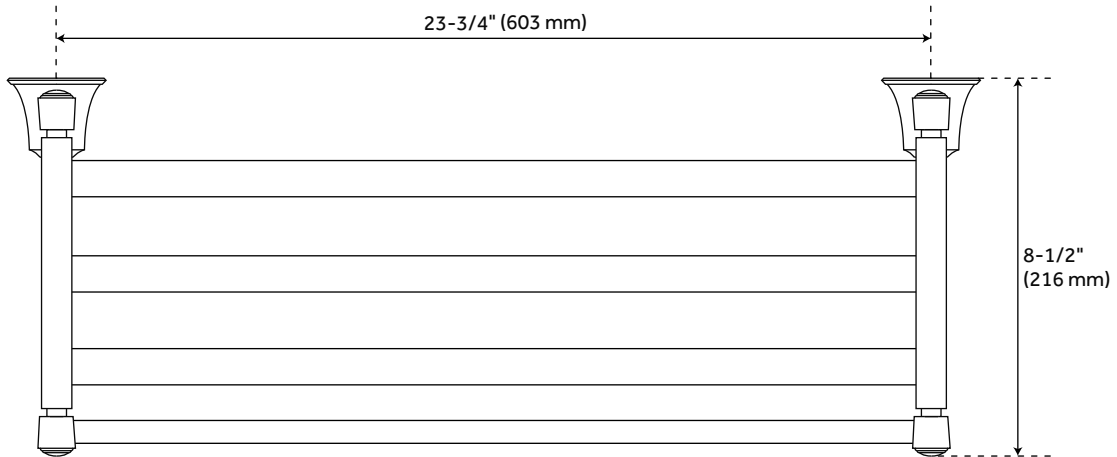

COOPER TOWEL BAR AND SHELF

SKU: 940976

Code: SH433253, SH433254, SH433255

FEATURES

- Installation Type: Wall Mount
- Design: Modern
- Material: Brass
- Length: 25-5/8"
- Width: 8-1/2"
- Height: 4-1/2"
- Base Plate Height: 2"
- Mounting Hardware Included: Yes
- Mounting Hardware Concealed: Yes
- Assembly Required: No
- Number of Rails: 1
- Centers: 23-3/4"
- Number of Shelves: 1

REVISED 4/3/2023

COOPER TOWEL BAR AND SHELF

SKU: 940976

Code: SH433253, SH433254, SH433255

ADDITIONAL FEATURES

- Concealed mounting hardware included.
- All measurements are ($\pm 1/2$ ").

REVISED 4/3/2023

COOPER TOWEL BAR AND SHELF

SKU: 940976

All dimensions and specifications are nominal and may vary. Use actual products for accuracy in critical situations.