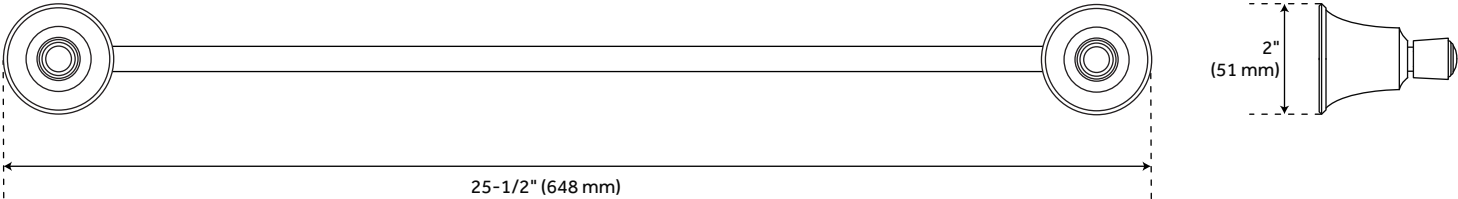

24" COOPER TOWEL BAR

SKU: 940977

All dimensions and specifications are nominal and may vary. Use actual products for accuracy in critical situations.