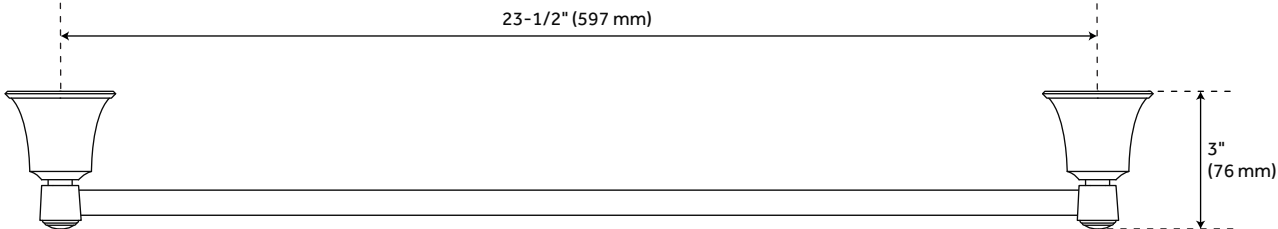

24" COOPER TOWEL BAR

SKU: 940977

All dimensions and specifications are nominal and may vary. Use actual products for accuracy in critical situations.