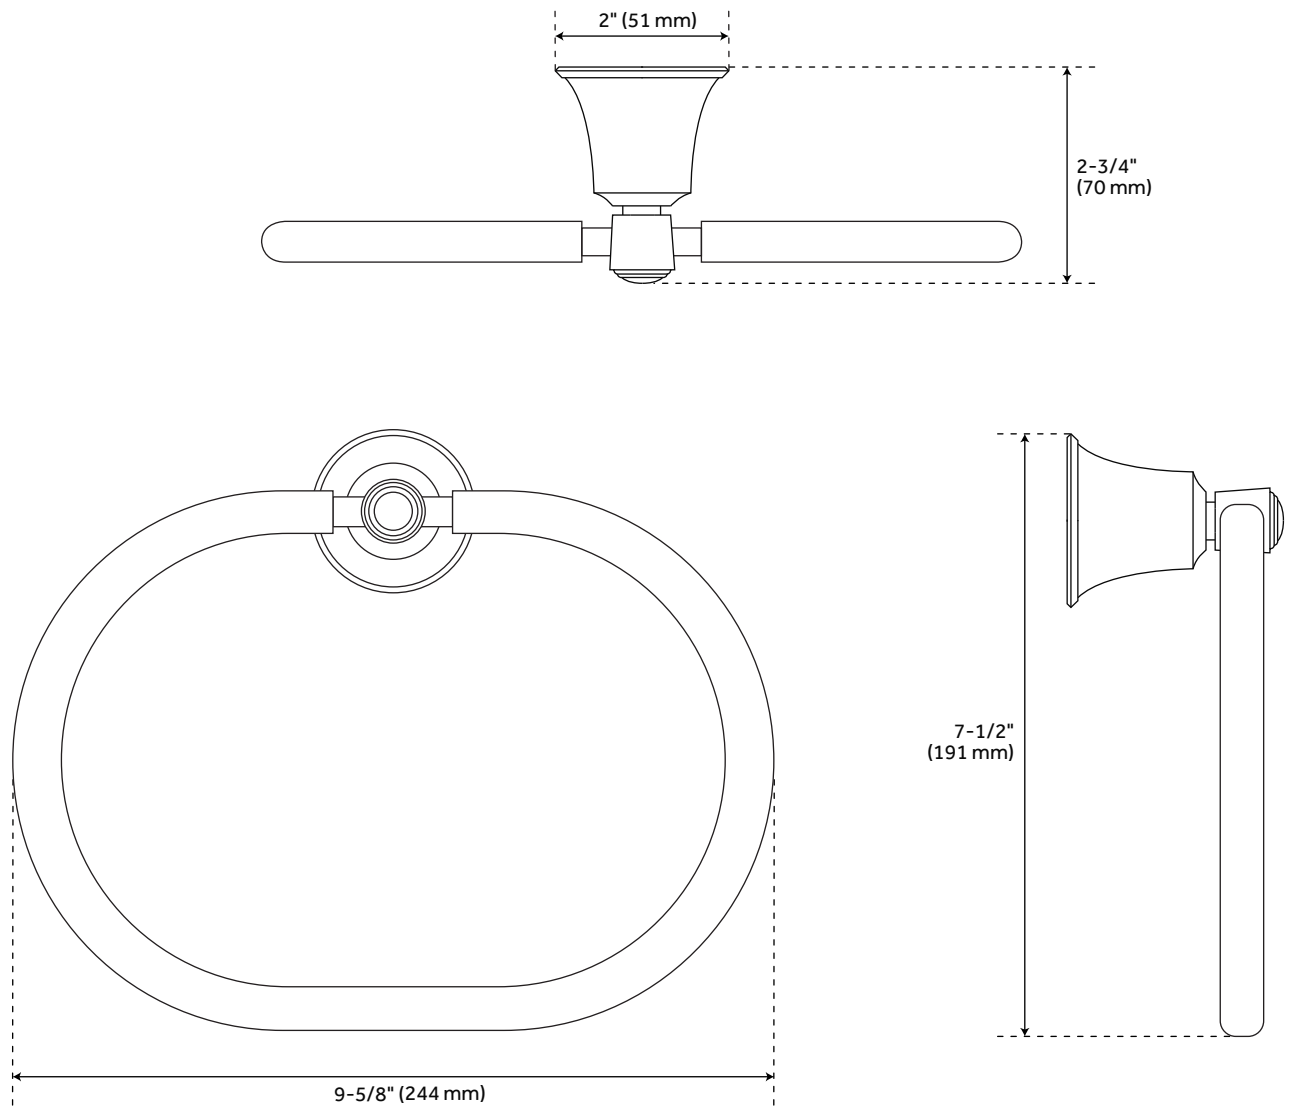

COOPER TOWEL RING

SKU: 940978

Code: SH433259, SH433260, SH433261

FEATURES

Installation Type: Wall Mount
Design: Modern
Material: Brass
Length: 9-5/8"
Width: 2-3/4"
Height: 7-1/2"
Base Plate Length: 2"
Base Plate Height: 2"
Mounting Hardware Included: Yes
Mounting Hardware Concealed: Yes
Assembly Required: No
Centers: 1"

REVISED 4/3/2023

COOPER TOWEL RING

SKU: 940978

Code: SH433259, SH433260, SH433261

ADDITIONAL FEATURES

- Concealed mounting hardware included.
- All measurements are ($\pm 1/2$ ").

REVISED 4/3/2023

COOPER TOWEL RING

SKU: 940978

All dimensions and specifications are nominal and may vary. Use actual products for accuracy in critical situations.