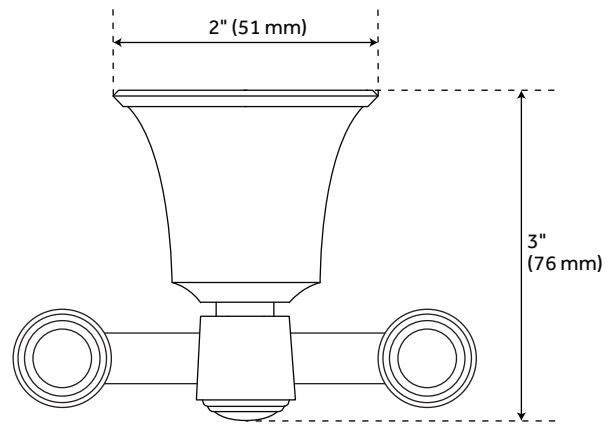

COOPER ROBE HOOK

SKU: 940979

Code: SH433262, SH433263, SH433264

FEATURES

- Installation Type: Wall Mount
- Design: Modern
- Material: Brass
- Length: 3-1/2"
- Width: 3"
- Height: 2-1/4"
- Base Plate Height: 2"
- Mounting Hardware Included: Yes
- Mounting Hardware Concealed: Yes
- Assembly Required: No

REVISED 4/3/2023

COOPER ROBE HOOK

SKU: 940979

Code: SH433262, SH433263, SH433264

ADDITIONAL FEATURES

- Concealed mounting hardware included.
- All measurements are ($\pm 1/2$ ").

REVISED 4/3/2023

COOPER ROBE HOOK

SKU: 940979

All dimensions and specifications are nominal and may vary. Use actual products for accuracy in critical situations.