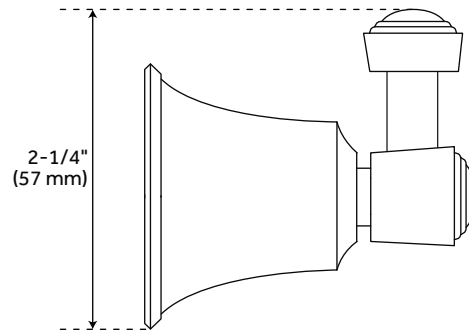

COOPER ROBE HOOK

SKU: 940979

Code: SH433262, SH433263, SH433264

FEATURES

- Installation Type: Wall Mount
- Design: Modern
- Material: Brass
- Length: 3-1/2"
- Width: 3"
- Height: 2-1/4"
- Base Plate Height: 2"
- Mounting Hardware Included: Yes
- Mounting Hardware Concealed: Yes
- Assembly Required: No

REVISED 4/3/2023

COOPER ROBE HOOK

SKU: 940979

Code: SH433262, SH433263, SH433264

ADDITIONAL FEATURES

- Concealed mounting hardware included.
- All measurements are ($\pm 1/2$ ").

REVISED 4/3/2023

COOPER ROBE HOOK

SKU: 940979

All dimensions and specifications are nominal and may vary. Use actual products for accuracy in critical situations.