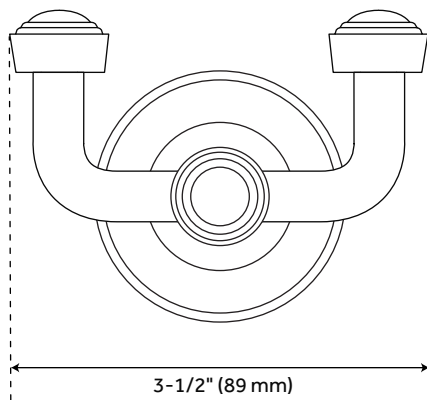

COOPER ROBE HOOK

SKU: 940979

Code: SH433262, SH433263, SH433264

FEATURES

- Installation Type: Wall Mount
- Design: Modern
- Material: Brass
- Length: 3-1/2"
- Width: 3"
- Height: 2-1/4"
- Base Plate Height: 2"
- Mounting Hardware Included: Yes
- Mounting Hardware Concealed: Yes
- Assembly Required: No

REVISED 4/3/2023

COOPER ROBE HOOK

SKU: 940979

Code: SH433262, SH433263, SH433264

ADDITIONAL FEATURES

- Concealed mounting hardware included.
- All measurements are ($\pm 1/2$ ").

REVISED 4/3/2023

COOPER ROBE HOOK

SKU: 940979

All dimensions and specifications are nominal and may vary. Use actual products for accuracy in critical situations.