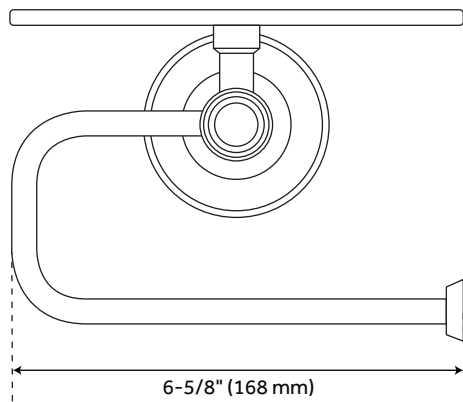

COOPER TOILET PAPER HOLDER WITH SHELF

SKU: 940980

All dimensions and specifications are nominal and may vary. Use actual products for accuracy in critical situations.