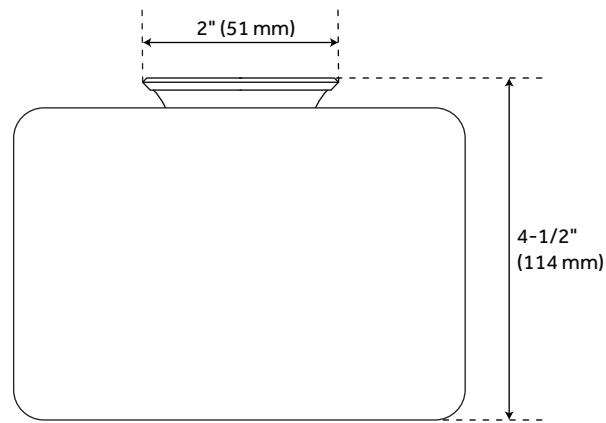

COOPER TOILET PAPER HOLDER WITH SHELF

SKU: 940980

All dimensions and specifications are nominal and may vary. Use actual products for accuracy in critical situations.