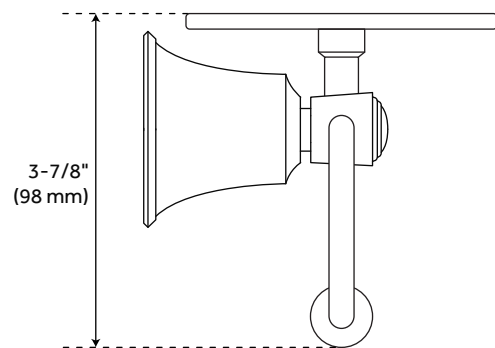

COOPER TOILET PAPER HOLDER WITH SHELF

SKU: 940980

All dimensions and specifications are nominal and may vary. Use actual products for accuracy in critical situations.