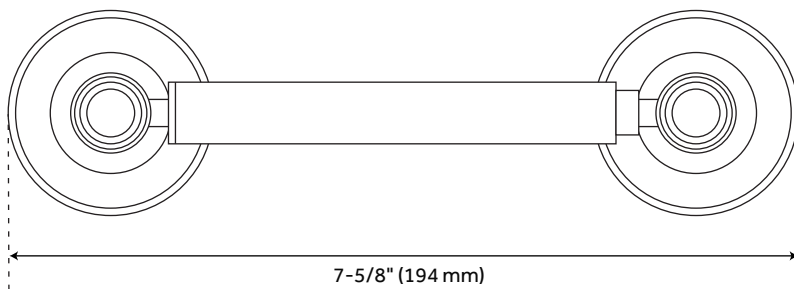

COOPER TOILET PAPER HOLDER

SKU: 940981

Code: SH433268, SH433269, SH433270

FEATURES

Installation Type: Wall Mount
Design: Modern
Material: Brass
Length: 7-5/8"
Width: 3"
Height: 2"
Base Plate Height: 2"
Mounting Hardware Included: Yes
Mounting Hardware Concealed: Yes
Assembly Required: No
Centers: 1"

REVISED 4/3/2023

COOPER TOILET PAPER HOLDER

SKU: 940981

Code: SH433268, SH433269, SH433270

ADDITIONAL FEATURES

- Concealed mounting hardware included.
- All measurements are ($\pm 1/2$ ").

REVISED 4/3/2023

COOPER TOILET PAPER HOLDER

SKU: 940981

All dimensions and specifications are nominal and may vary. Use actual products for accuracy in critical situations.