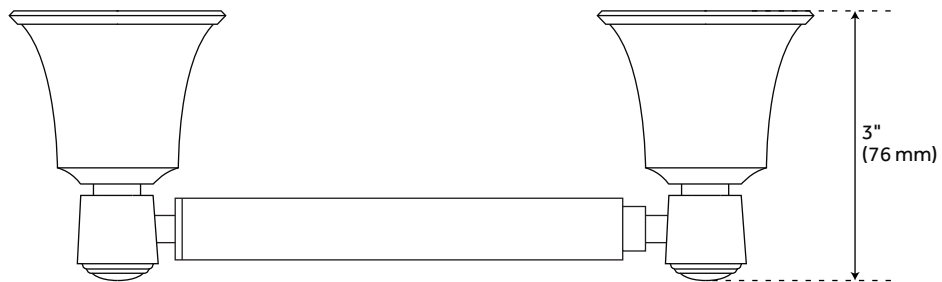

COOPER TOILET PAPER HOLDER

SKU: 940981

Code: SH433268, SH433269, SH433270

FEATURES

Installation Type: Wall Mount
Design: Modern
Material: Brass
Length: 7-5/8"
Width: 3"
Height: 2"
Base Plate Height: 2"
Mounting Hardware Included: Yes
Mounting Hardware Concealed: Yes
Assembly Required: No
Centers: 1"

REVISED 4/3/2023

COOPER TOILET PAPER HOLDER

SKU: 940981

Code: SH433268, SH433269, SH433270

ADDITIONAL FEATURES

- Concealed mounting hardware included.
- All measurements are ($\pm 1/2$ ").

REVISED 4/3/2023

COOPER TOILET PAPER HOLDER

SKU: 940981

All dimensions and specifications are nominal and may vary. Use actual products for accuracy in critical situations.