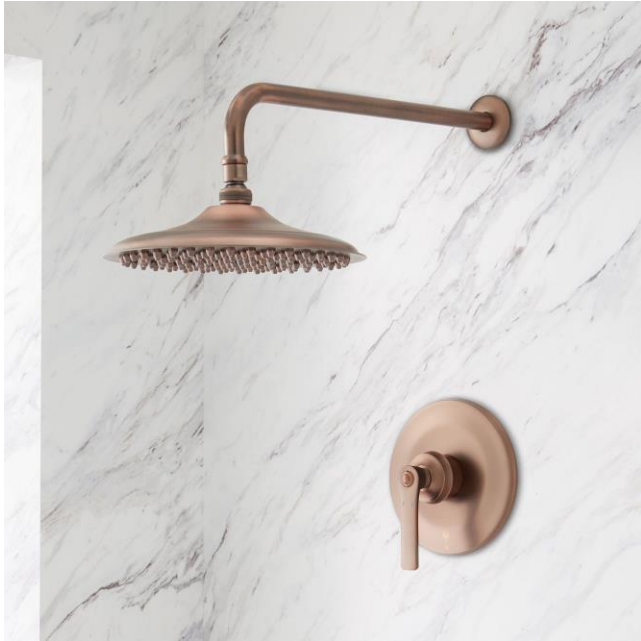

# COOPER PRESSURE BALANCE SHOWER SET WITH WALL-MOUNT RAINFALL SHOWER HEAD

SKU: 940987

Code: SH433299, SH433300, SH433302, SH433303, SH433304, SH433305, SH433306, SH433307, SH433308, SH433309, SH433310

## FEATURES

Features: Pressure-Balanced  
Design: Modern  
Material: Brass  
Base Plate Height: 7-1/8"  
Assembly Required: Yes  
Shape: Round  
Handle Type: Lever  
Base Plate Width: 6-5/8"  
Shower Head Installation Type: Wall  
Shower Head Spray: Rainfall  
Shower Arm Included: Yes  
Shower Arm Extension: 15"  
Valve Trim Width: 6-5/8"  
Valve Trim Height: 7-1/8"  
Rainfall Shower Head Flow Rate: 1.8 gpm

## ADDITIONAL FEATURES

- Shower system includes wall-mount rainfall shower head and pressure balance valve with lever handle.

REVISED 3/29/2023