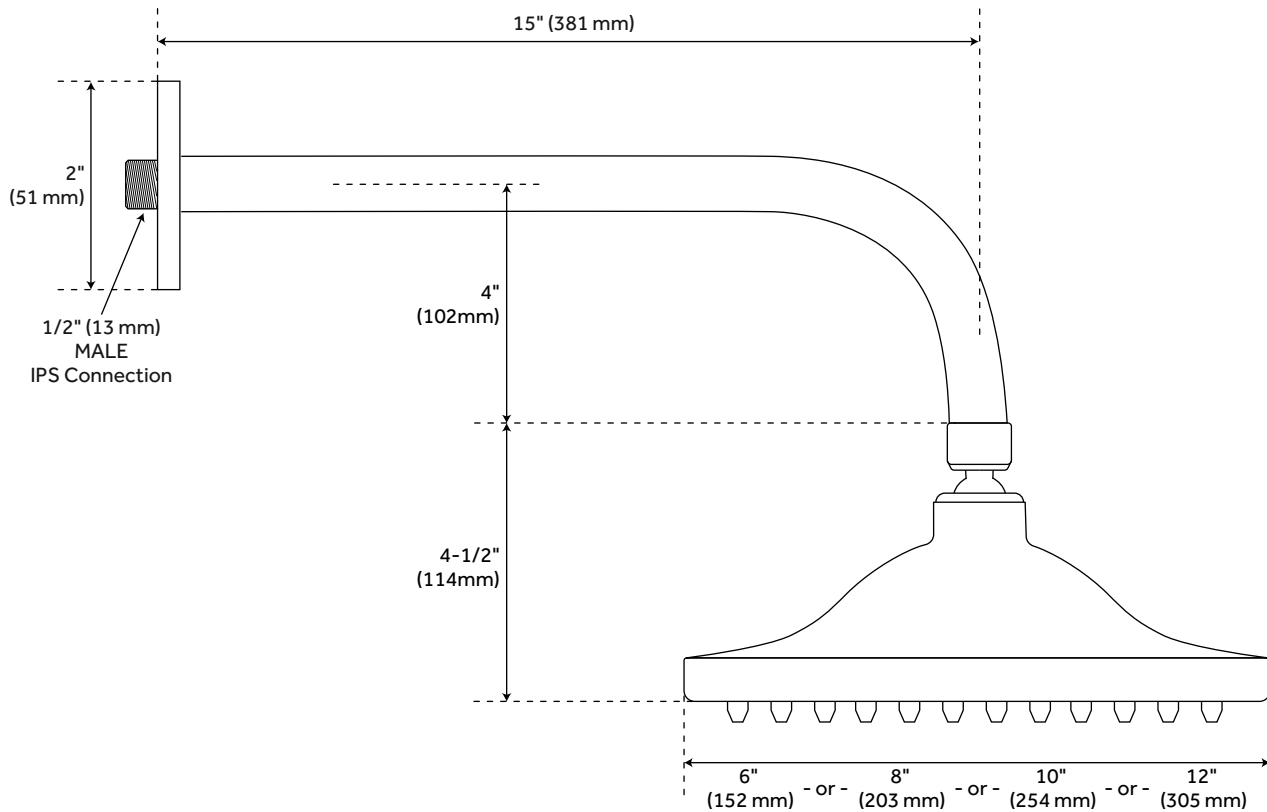

## FEATURES

Features: Pressure-Balanced  
Design: Modern  
Material: Brass  
Base Plate Height: 7-1/8"  
Assembly Required: Yes  
Shape: Round  
Handle Type: Lever  
Base Plate Width: 6-5/8"  
Shower Head Installation Type: Wall  
Shower Head Spray: Rainfall  
Shower Arm Included: Yes  
Shower Arm Extension: 15"  
Valve Trim Width: 6-5/8"  
Valve Trim Height: 7-1/8"  
Rainfall Shower Head Flow Rate: 1.8 gpm

## ADDITIONAL FEATURES

- Shower system includes wall-mount rainfall shower head and pressure balance valve with lever handle.

REVISED 3/29/2023

# COOPER PRESSURE BALANCE SHOWER VALVE

SKU: 940987

All dimensions and specifications are nominal and may vary. Use actual products for accuracy in critical situations.

# COOPER WALL-MOUNT RAINFALL SHOWER HEAD

SKU: 940987

All dimensions and specifications are nominal and may vary. Use actual products for accuracy in critical situations.