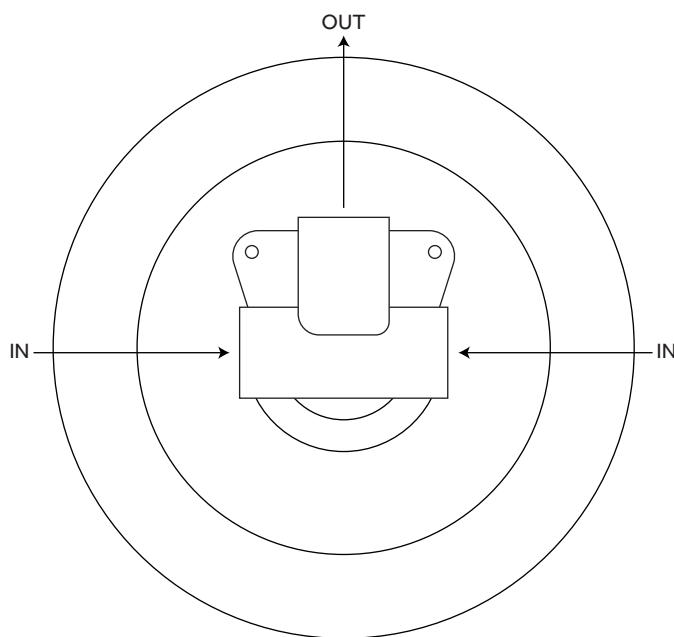

COOPER PRESSURE BALANCE SHOWER VALVE

SKU: 940987

All dimensions and specifications are nominal and may vary. Use actual products for accuracy in critical situations.