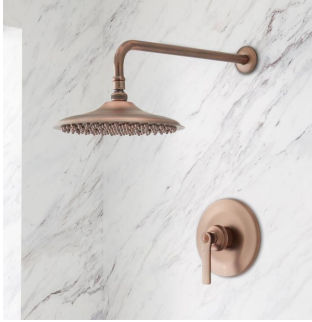

# COOPER PRESSURE BALANCE SHOWER SET WITH WALL-MOUNT RAINFALL SHOWER HEAD

SKU: 940987

Code: SH433299, SH433300, SH433302, SH433303, SH433304, SH433305, SH433306, SH433307, SH433308, SH433309, SH433310

## FEATURES

Features: Pressure-Balanced  
Design: Modern  
Material: Brass  
Base Plate Height: 7-1/8"  
Assembly Required: Yes  
Shape: Round  
Handle Type: Lever  
Base Plate Width: 6-5/8"  
Shower Head Installation Type: Wall  
Shower Head Spray: Rainfall  
Shower Arm Included: Yes  
Shower Arm Extension: 15"  
Valve Trim Width: 6-5/8"  
Valve Trim Height: 7-1/8"  
Rainfall Shower Head Flow Rate: 1.8 gpm

## ADDITIONAL FEATURES

- Shower system includes wall-mount rainfall shower head and pressure balance valve with lever handle.

REVISED 3/29/2023