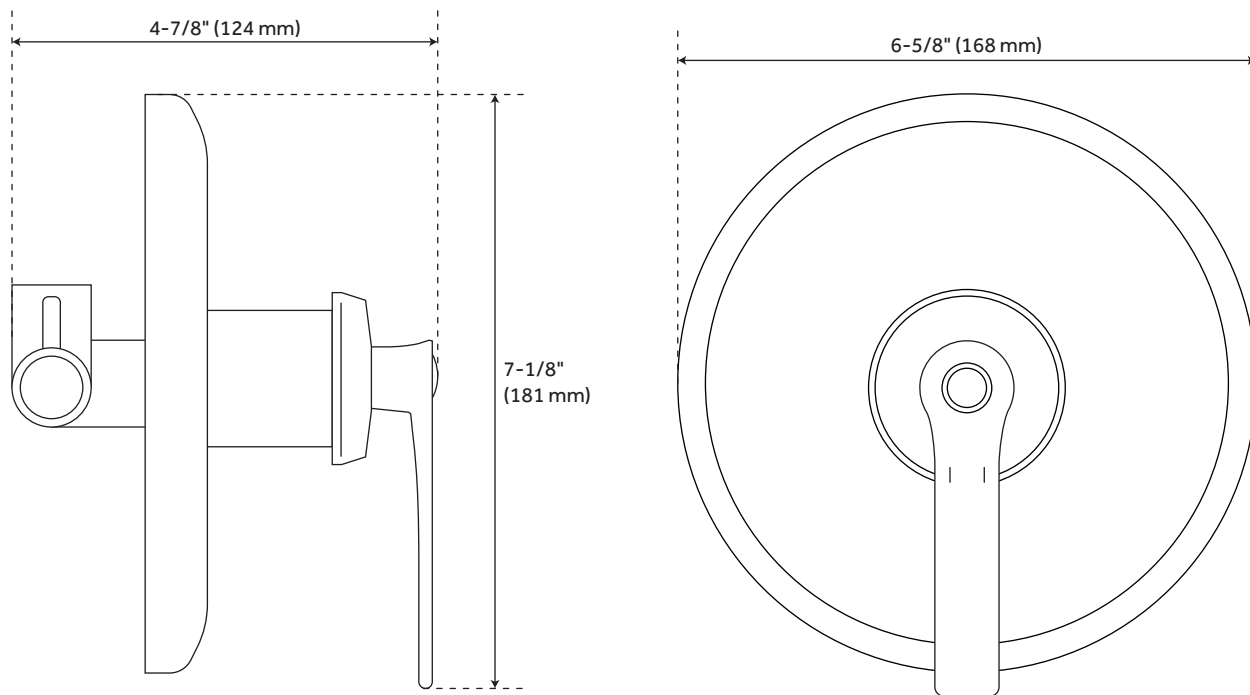

COOPER PRESSURE BALANCE SHOWER VALVE

SKU: 940987

All dimensions and specifications are nominal and may vary. Use actual products for accuracy in critical situations.