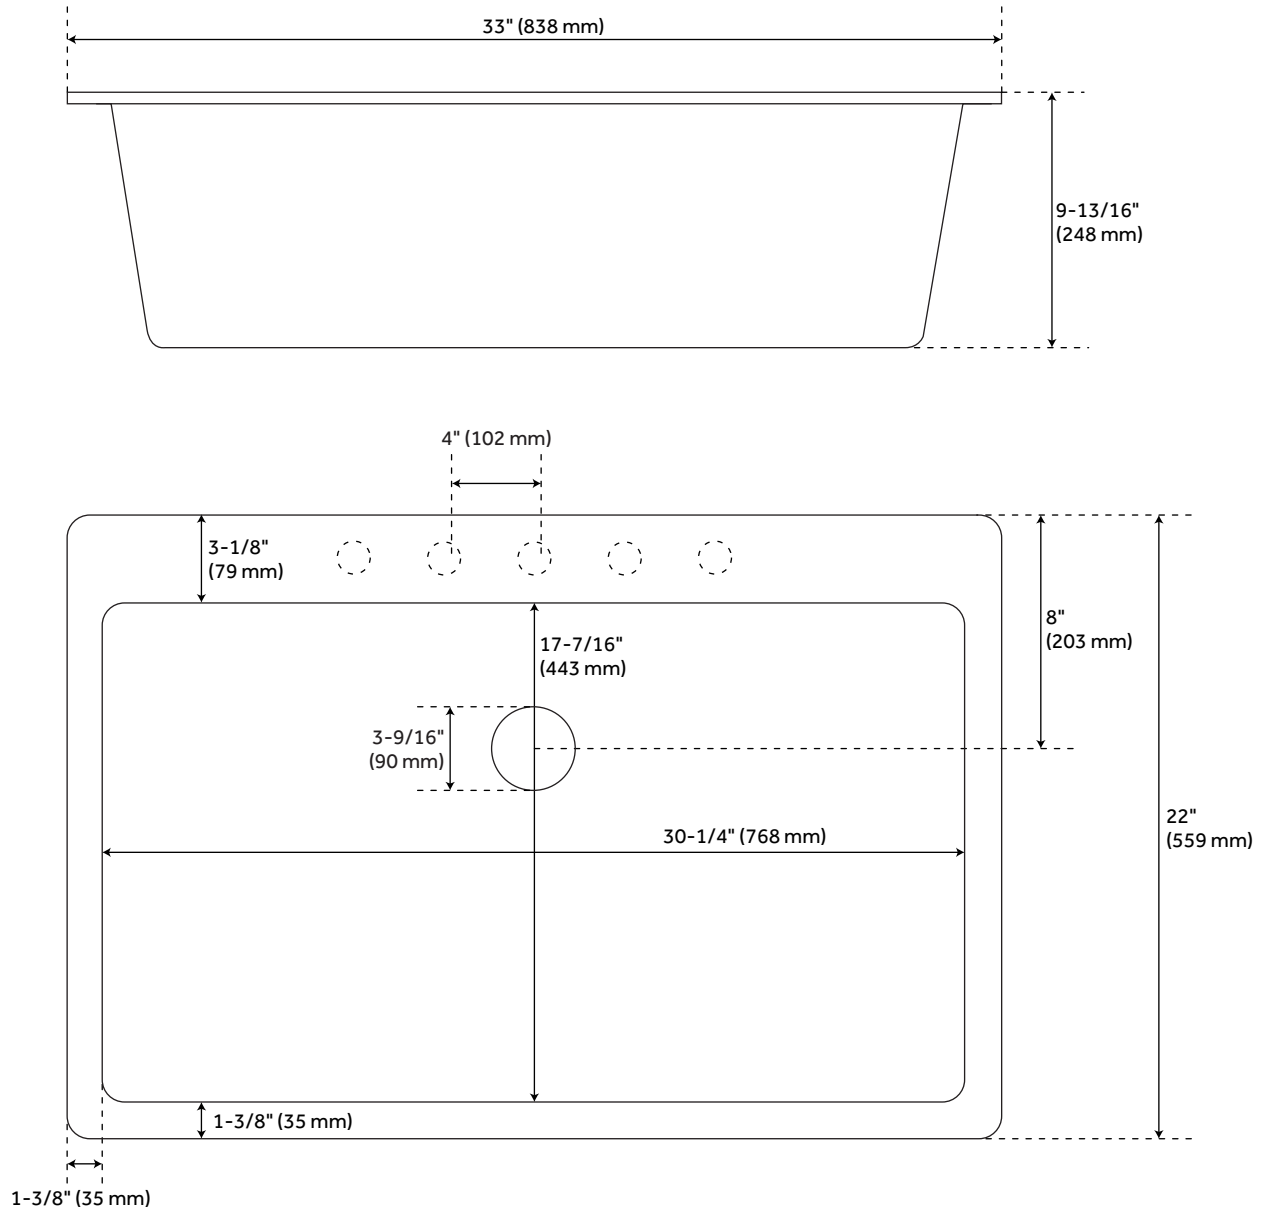

33" ALGREN DROP-IN GRANITE COMPOSITE SINK - CLOUD WHITE

SKU: 941023

Code: SH433425, SH420518, SH419650

FEATURES

- Length: 33"
- Width: 22"
- Height: 9-3/4"
- Number of Basins: 1
- Sink Installation: Drop-In
- Product Color: White
- Faucet Centers: No Faucet Hole
- Basin Length: 30"
- Basin Width: 17-1/4"
- Rim Thickness: 1-3/8"
- Fits Drain Hole Size: 3-1/2"
- Drain Included: Optional
- Faucet Included: No
- Sink Material: Granite
- Basin Configuration: Single
- Water Depth to Rim: 9-1/8"
- Faucet Holes: No Faucet Hole

ASSE 1016 Type P/T

REVISED 3/15/2023

33" ALGREN DROP-IN GRANITE COMPOSITE SINK - CLOUD WHITE

SKU: 941023

Code: SH433425, SH420518, SH419650

ADDITIONAL FEATURES

- Faucet holes can be drilled on site. Pre-marked hole locations are on the underside of the sink rim for guidance, but faucet holes can be drilled for any faucet configuration necessary.
- See Installation Instructions for directions to drill faucet holes.
- Granite composite is 80% granite and 20% resin.
- It is recommended to have the sink at the job site before cutting cabinet or counter top.
- Made in Italy.

REVISED 3/15/2023

33" ALGREN DROP-IN GRANITE COMPOSITE SINK - CLOUD WHITE

SKU: 941023

All dimensions and specifications are nominal and may vary. Use actual products for accuracy in critical situations.