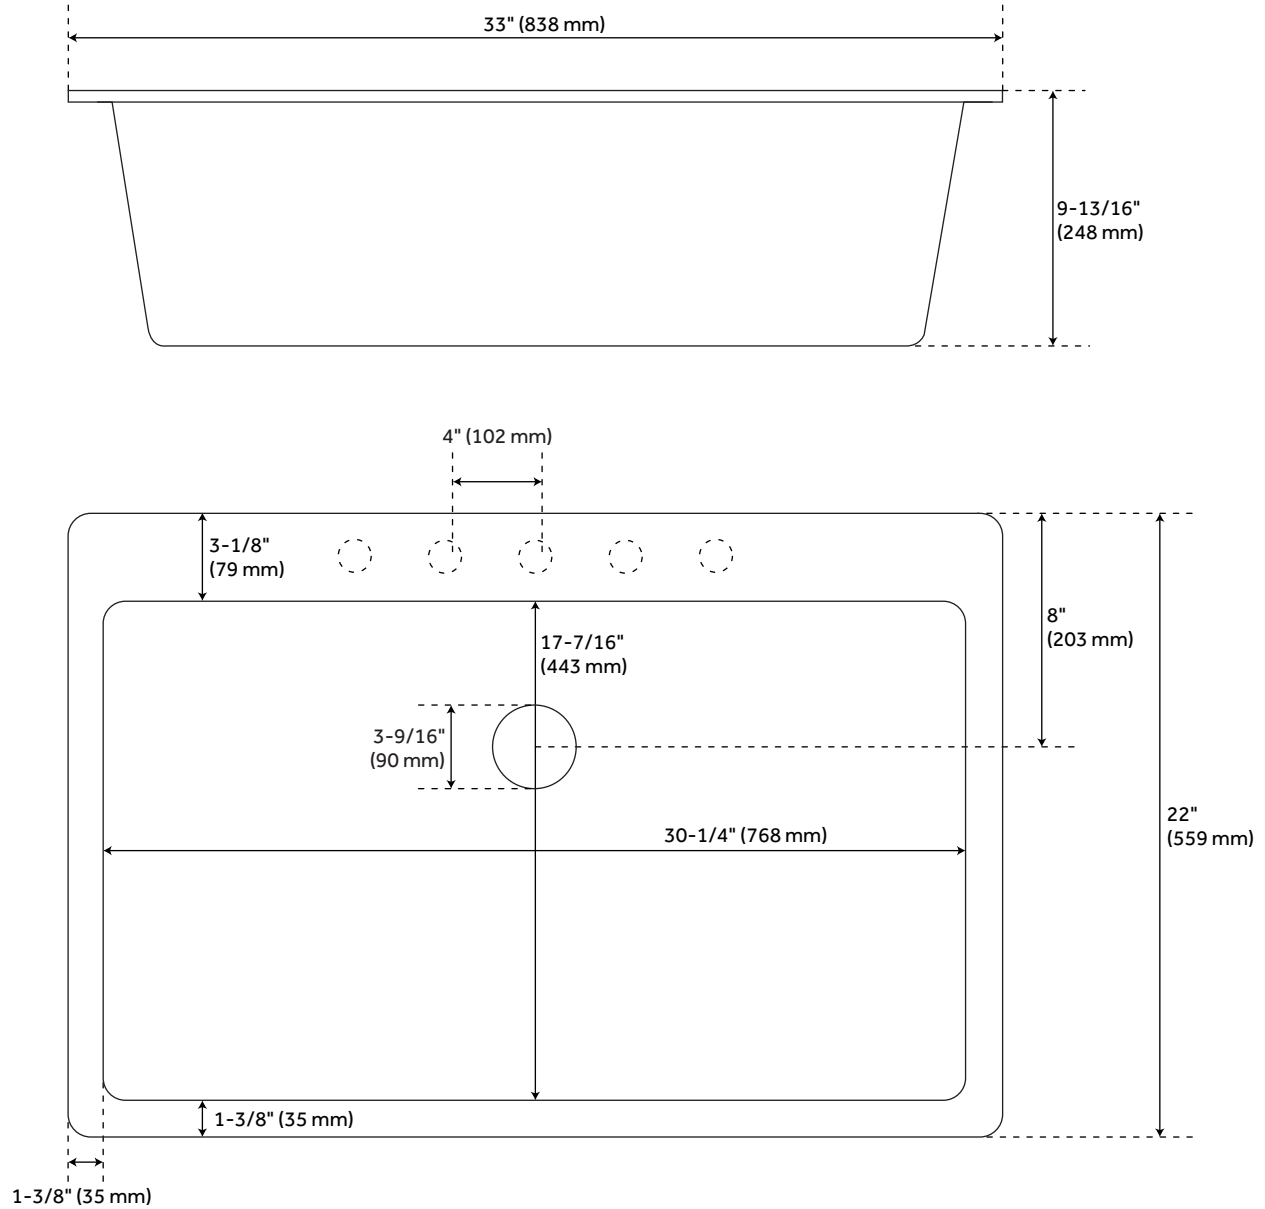

33" ALGREN DROP-IN GRANITE COMPOSITE SINK - BLACK

SKU: 941024

Code: SH433427, SH420518, SH419650

FEATURES

- Length: 33"
- Width: 22"
- Height: 9-3/4"
- Number of Basins: 1
- Sink Installation: Drop-In
- Product Color: Black
- Faucet Centers: No Faucet Hole
- Basin Length: 30"
- Basin Width: 17-1/4"
- Rim Thickness: 1-3/8"
- Fits Drain Hole Size: 3-1/2"
- Drain Included: Optional
- Faucet Included: No
- Sink Material: Granite
- Basin Configuration: Single
- Water Depth to Rim: 9-1/8"
- Faucet Holes: No Faucet Hole

REVISED 3/15/2023

33" ALGREN DROP-IN GRANITE COMPOSITE SINK - BLACK

SKU: 941024

Code: SH433427, SH420518, SH419650

ADDITIONAL FEATURES

- Faucet holes can be drilled on site. Pre-marked hole locations are on the underside of the sink rim for guidance, but faucet holes can be drilled for any faucet configuration necessary.
- See Installation Instructions for directions to drill faucet holes.
- Granite composite is 80% granite and 20% resin.
- It is recommended to have the sink at the job site before cutting cabinet or counter top.
- Made in Italy.

REVISED 3/15/2023

33" ALGREN DROP-IN GRANITE COMPOSITE SINK - BLACK

SKU: 941024

All dimensions and specifications are nominal and may vary. Use actual products for accuracy in critical situations.