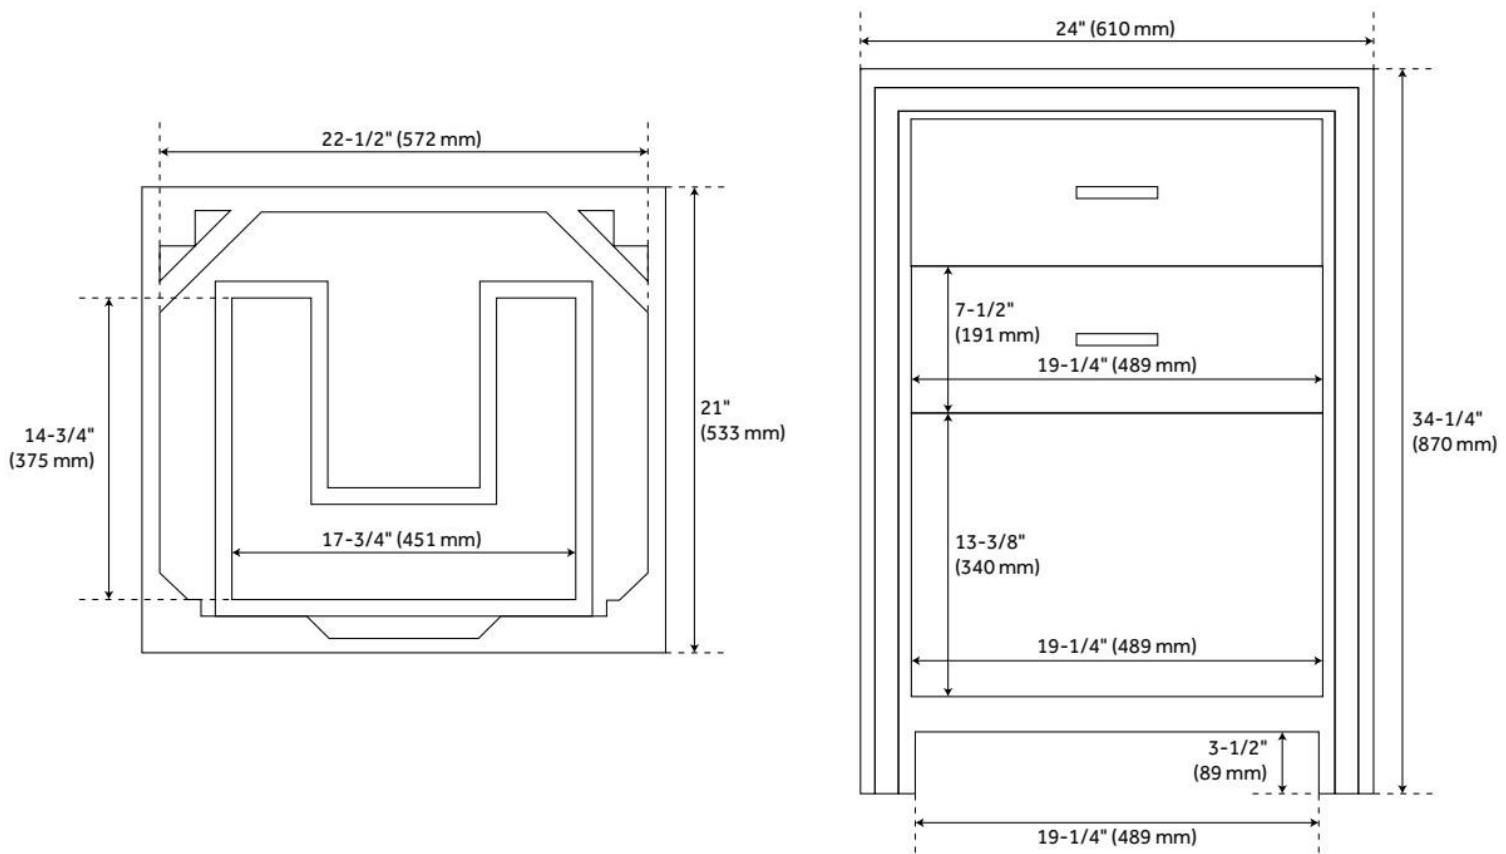

FEATURES

Material: Wood
Number of Drawers: 1
Dovetail Drawers: Yes
Hardware Finish: Rustic Metal
Built-In Adjusters: Yes

ADDITIONAL FEATURES

- Includes a matching backsplash and a white porcelain sink.
- Granite is A-grade. Polished Carrara Marble is sourced from Italy.
- Each stone top is carved from a single piece of stone and will feature natural variations.
- See Installation Instructions for directions to attach the vanity top and sink.
- All dimensions are ($\pm 1/2"$).

REVISED 7/31/2024

24" CELEBRATION CONSOLE VANITY FOR RECTANGULAR UNDERMOUNT SINK - RUSTIC ACACIA

SKU: 941150

Code: SH460183, SH466882, SH460179, SH466881, SH460181, SH460187, SH460194, SH460189, SH460195, SH460191, SH460193, SH460176, SH460184, SH460186