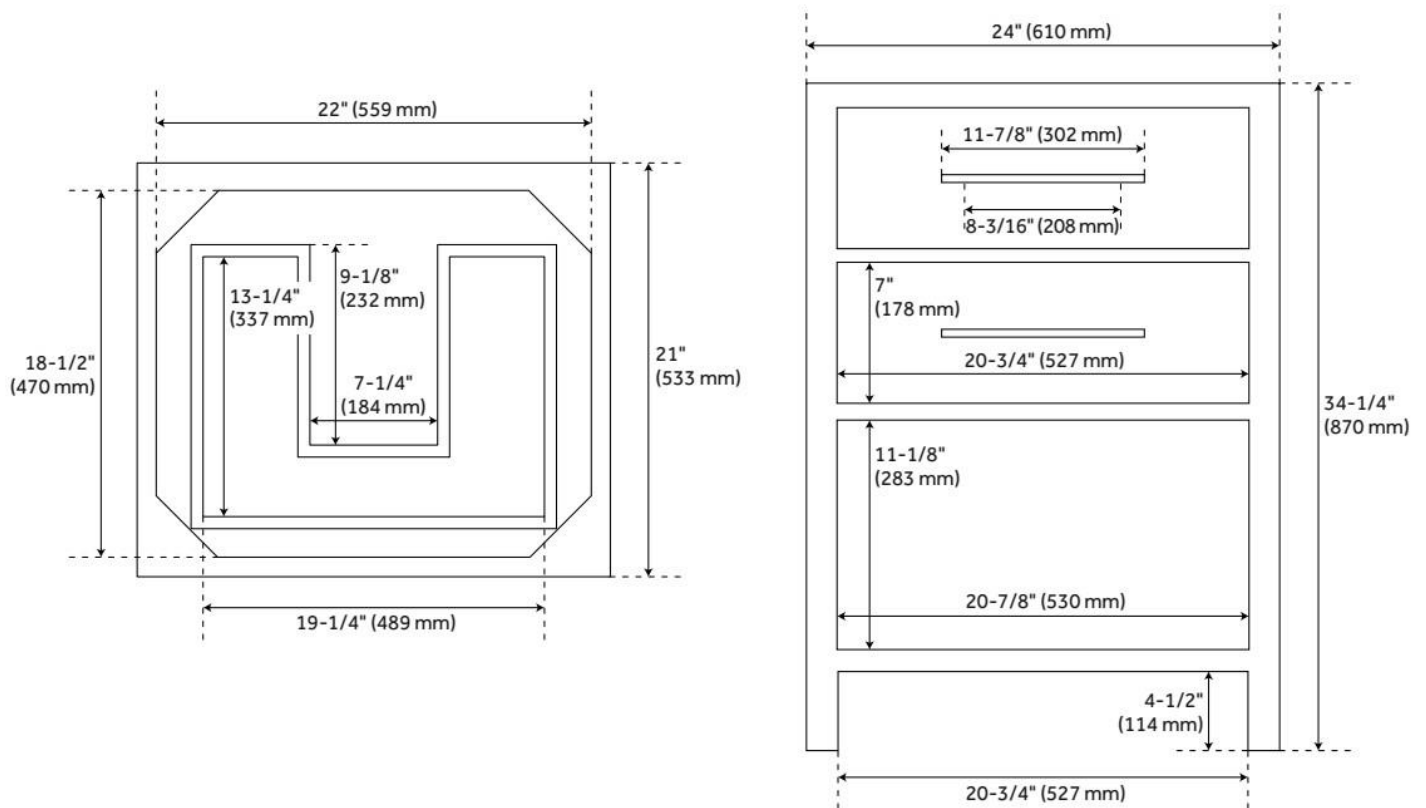

24" ROBERTSON MAHOGANY CONSOLE VANITY FOR UNDERMOUNT SINK - MIDNIGHT NAVY BLUE

SKU: 941262

Code: SH460540, SH460534, SH460544, SH460538, SH460536

REVISED 7/31/2024