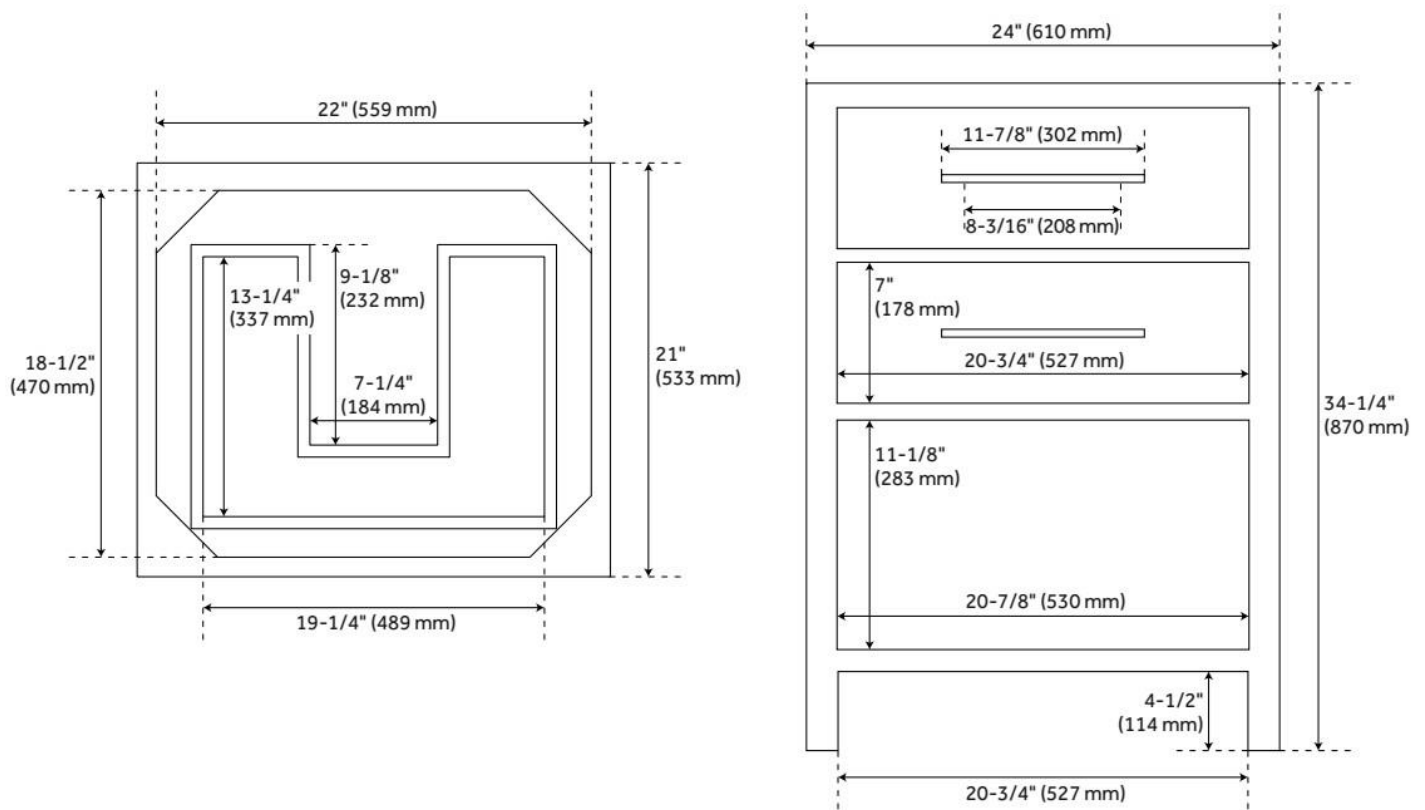

24" ROBERTSON MAHOGANY CONSOLE VANITY FOR RECTANGULAR UNDERMOUNT SINK - MIDNIGHT NAVY

SKU: 941263

Code: SH466897, SH460541, SH460532, SH460533, SH460543, SH460542, SH460551, SH460535, SH460537, SH441581, SH559069

REVISED 11/26/2024