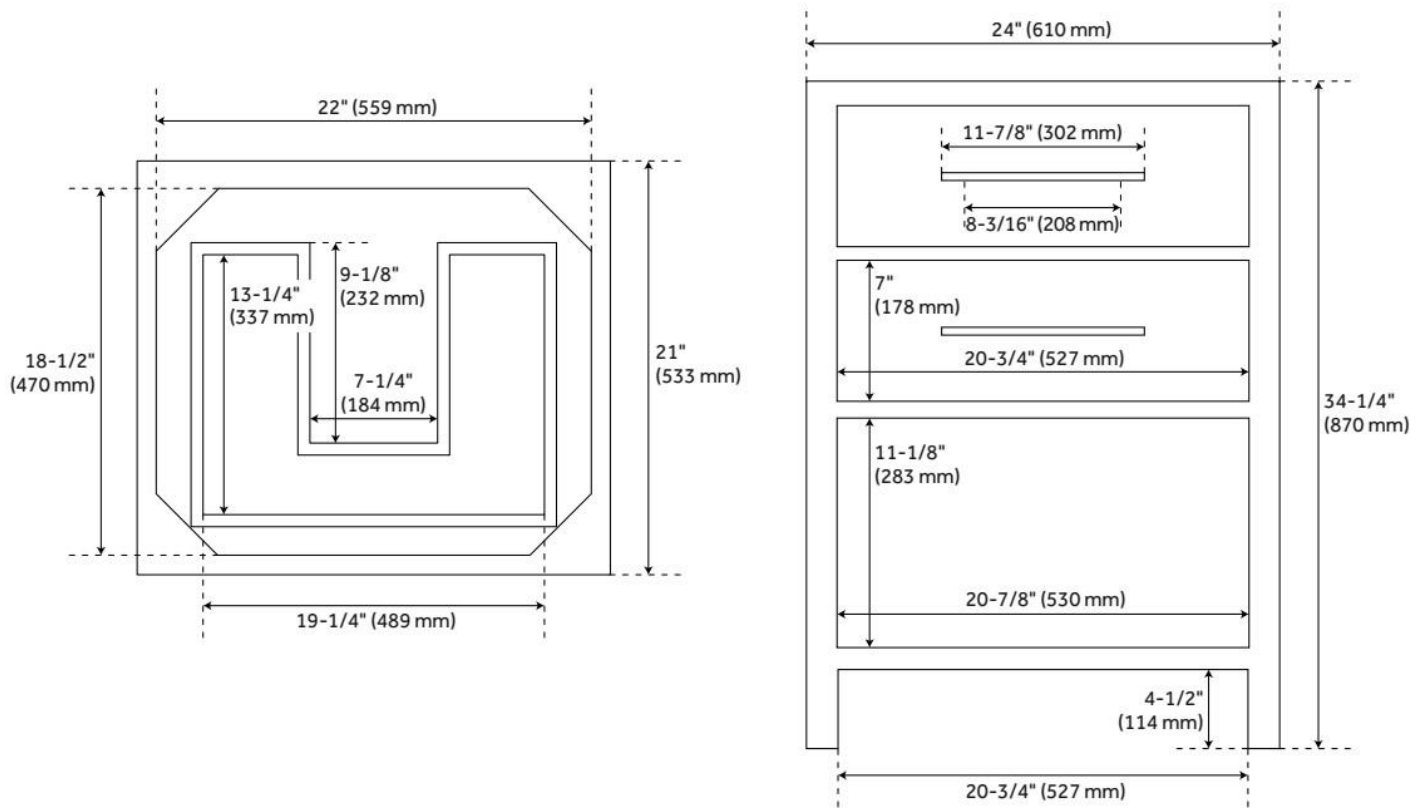

24" ROBERTSON MAHOGANY CONSOLE VANITY FOR RECTANGULAR UNDERMOUNT SINK - MIDNIGHT NAVY

SKU: 941263

Code: SH466897, SH460541, SH460532, SH460533, SH460543, SH460542, SH460551, SH460535, SH460537, SH441581

REVISED 8/7/2024