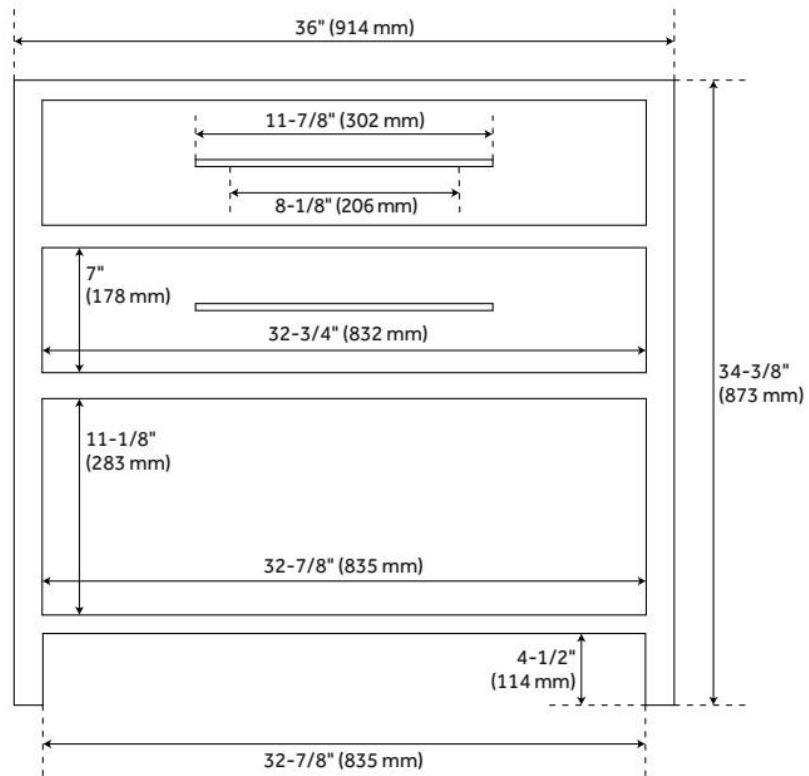

36" ROBERTSON MAHOGANY CONSOLE VANITY FOR UNDERMOUNT SINK - MIDNIGHT NAVY BLUE

SKU: 941266

Code: SH459572, SH459571, SH459569, SH459570, SH456854, SH456853, SH453808

REVISED 8/1/2024