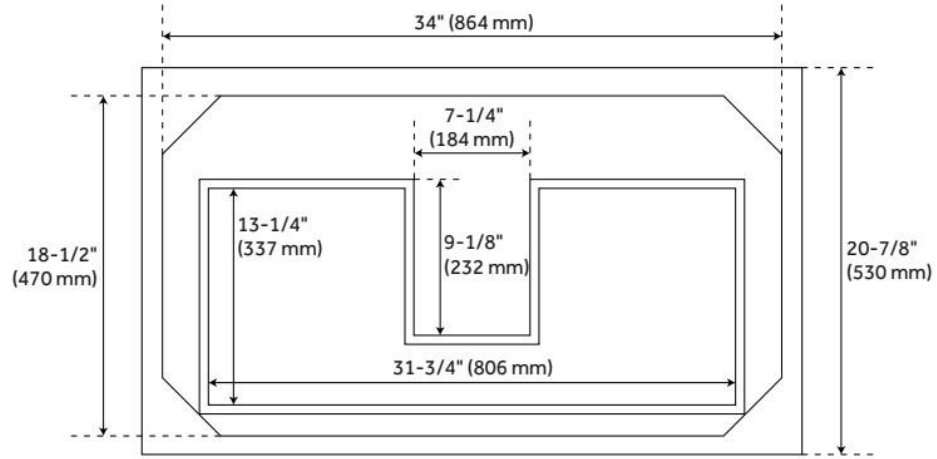

36" ROBERTSON MAHOGANY CONSOLE VANITY FOR UNDERMOUNT SINK - MIDNIGHT NAVY BLUE

SKU: 941266

Code: SH459572, SH459571, SH459569, SH459570, SH456854, SH456853, SH453808

REVISED 8/1/2024