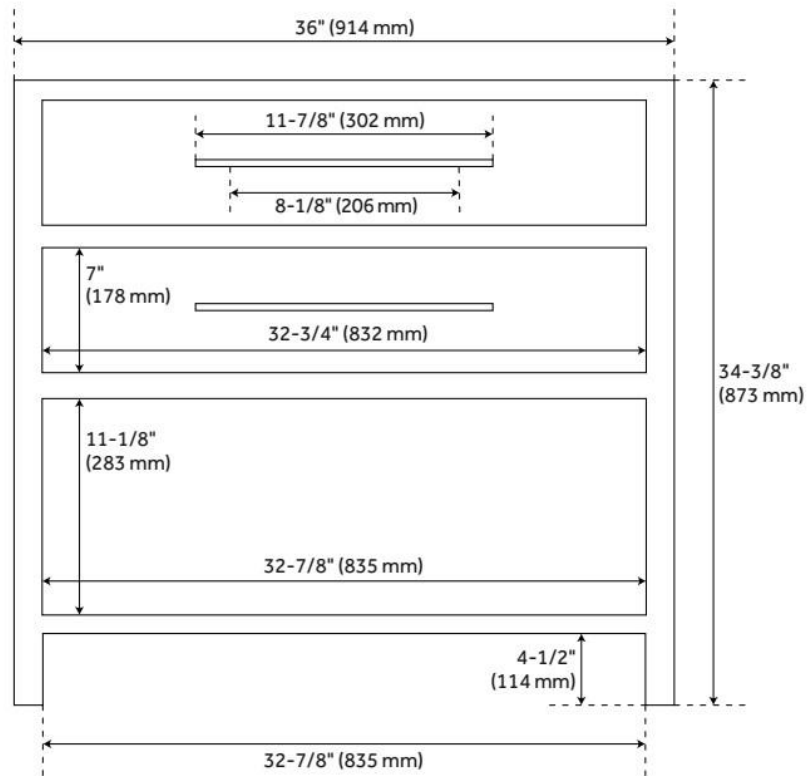

36" ROBERTSON MAHOGANY CONSOLE VANITY FOR RECTANGULAR UNDERMOUNT SINK - MIDNIGHT NAVY

SKU: 941267

Code: SH459596, SH459597, SH459593, SH459594, SH459595, SH456888, SH456890, SH456889, SH456887, SH456886, SH449208

REVISED 8/6/2024