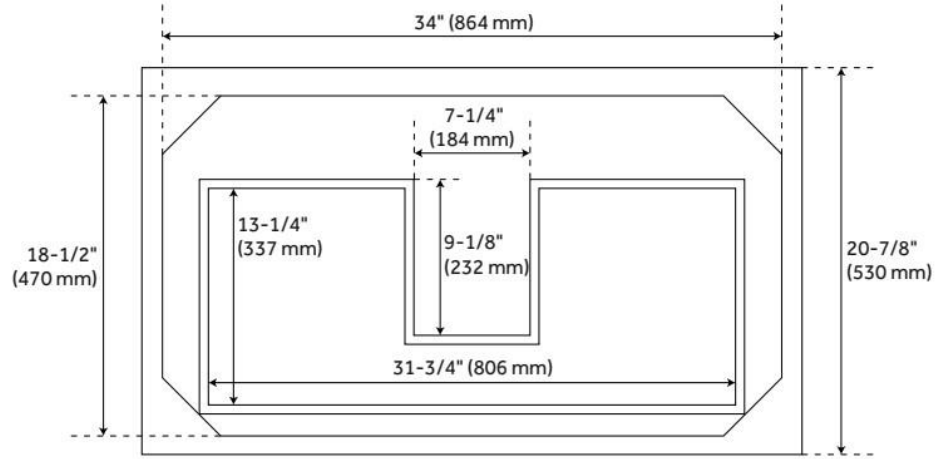

36" ROBERTSON MAHOGANY CONSOLE VANITY FOR RECTANGULAR UNDERMOUNT SINK - MIDNIGHT NAVY

SKU: 941267

Code: SH459596, SH459597, SH459593, SH459594, SH459595, SH456888, SH456890, SH456889, SH456887, SH456886, SH449208

REVISED 8/6/2024