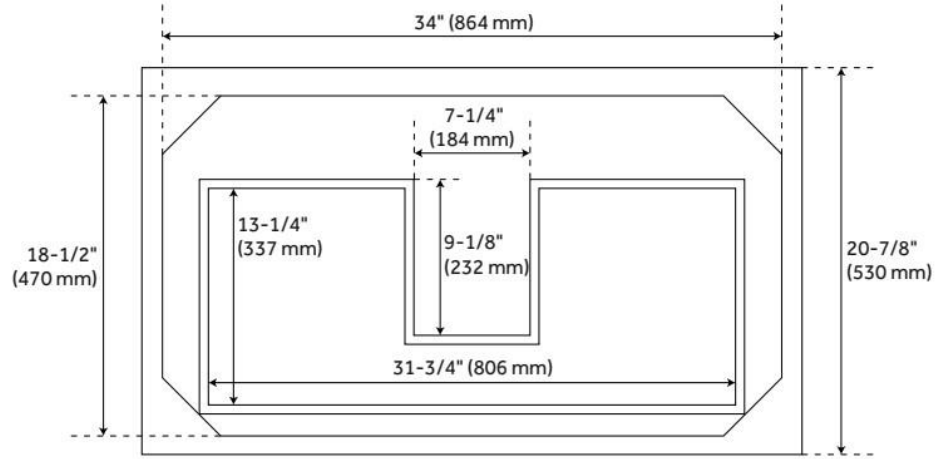

36" ROBERTSON MAHOGANY CONSOLE VANITY FOR RECTANGULAR UNDERMOUNT SINK - MIDNIGHT NAVY

SKU: 941267

Code: SH459596, SH459597, SH459593, SH459594, SH459595, SH456888, SH456890, SH456889, SH456887, SH456886, SH449208, SH559100

REVISED 11/27/2024