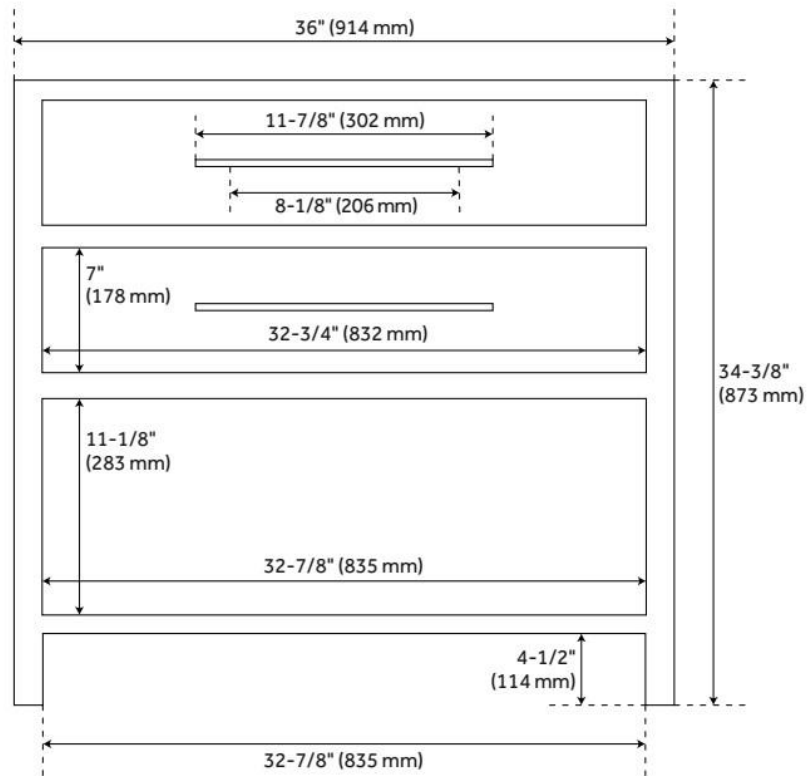

FEATURES

Material: Mahogany
Product Finish: Midnight Navy Blue
Number of Drawers: 1
Hardware Finish: Antique Brass
Built-In Adjusters: Yes

LISTED ID: 506897

ADDITIONAL FEATURES

- Made of solid mahogany.
- Granite is A-grade. Polished Carrara Marble is sourced from Italy.
- Each stone top is carved from a single piece of stone and will feature natural variations.
- Includes a matching backsplash and a white porcelain sink.
- See Installation Instructions for directions to attach the vanity top and sink.

REVISED 11/27/2024

36" ROBERTSON MAHOGANY CONSOLE VANITY FOR RECTANGULAR UNDERMOUNT SINK - MIDNIGHT NAVY

SKU: 941267

Code: SH459596, SH459597, SH459593, SH459594, SH459595, SH456888, SH456890, SH456889, SH456887, SH456886, SH449208, SH559100