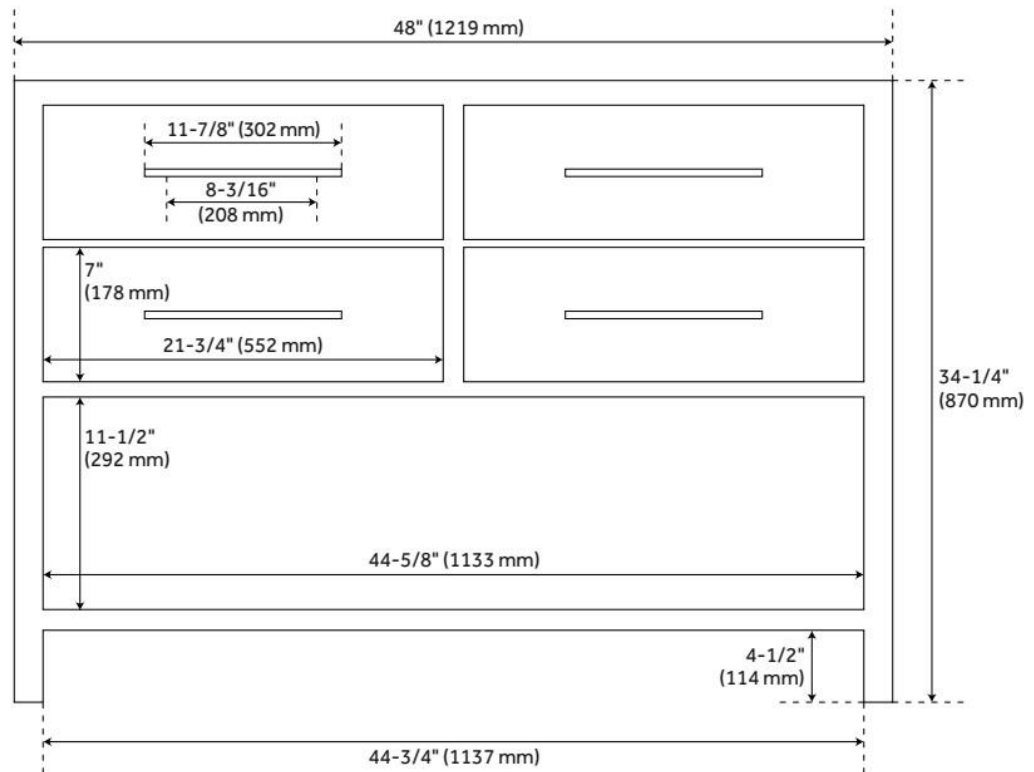

48" ROBERTSON MAHOGANY CONSOLE VANITY FOR UNDERMOUNT SINK - MIDNIGHT NAVY BLUE

SKU: 941270

Code: SH459624, SH459623, SH459621, SH459622, SH456943, SH456942, SH453749

REVISED 8/2/2024