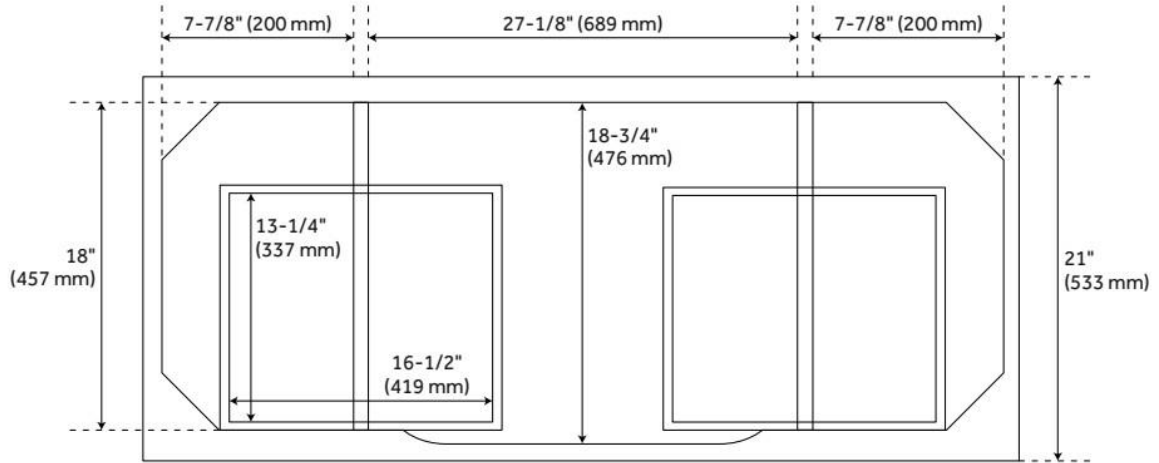

48" ROBERTSON MAHOGANY CONSOLE VANITY FOR UNDERMOUNT SINK - MIDNIGHT NAVY BLUE

SKU: 941270

Code: SH459624, SH459623, SH459621, SH459622, SH456943, SH456942, SH453749

REVISED 8/2/2024