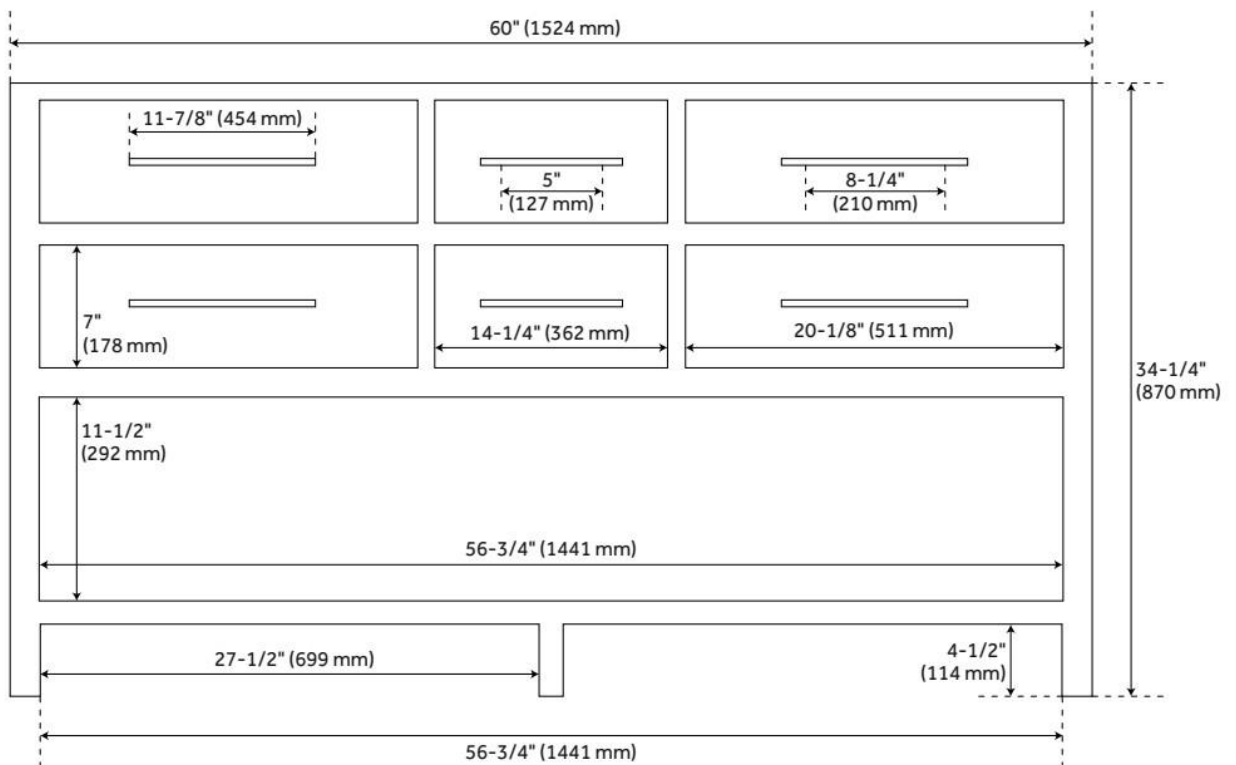

60" ROBERTSON MAHOGANY CONSOLE DOUBLE VANITY FOR UNDERMOUNT SINKS - MIDNIGHT NAVY BLUE

SKU: 941274

Code: SH459668, SH459667, SH459665, SH459666, SH457001, SH457000, SH453807

REVISED 8/5/2024