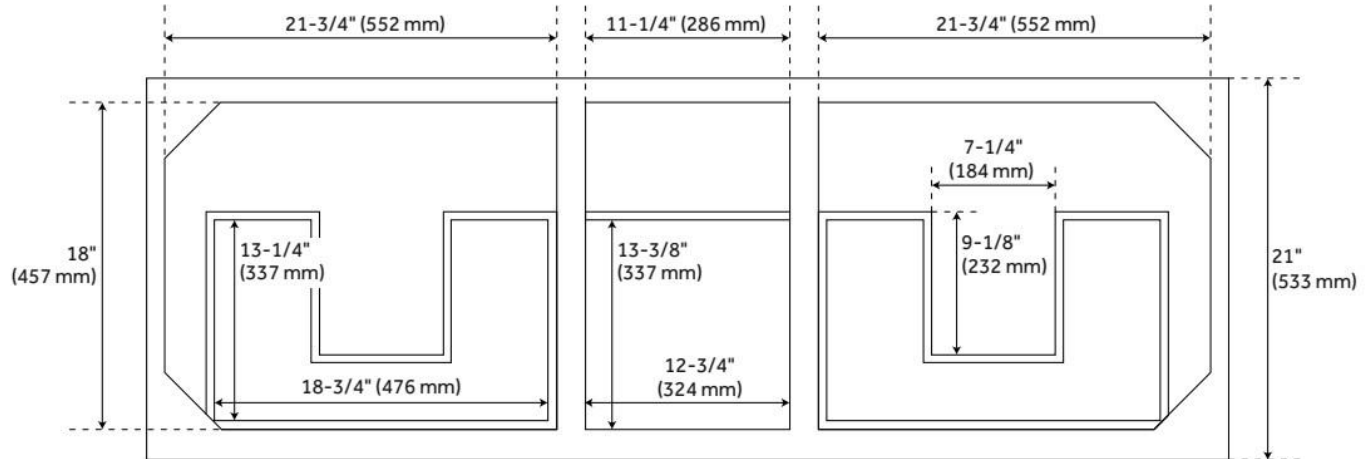

60" ROBERTSON MAHOGANY CONSOLE DOUBLE VANITY FOR UNDERMOUNT SINKS - MIDNIGHT NAVY BLUE

SKU: 941274

Code: SH459668, SH459667, SH459665, SH459666, SH457001, SH457000, SH453807

REVISED 8/5/2024