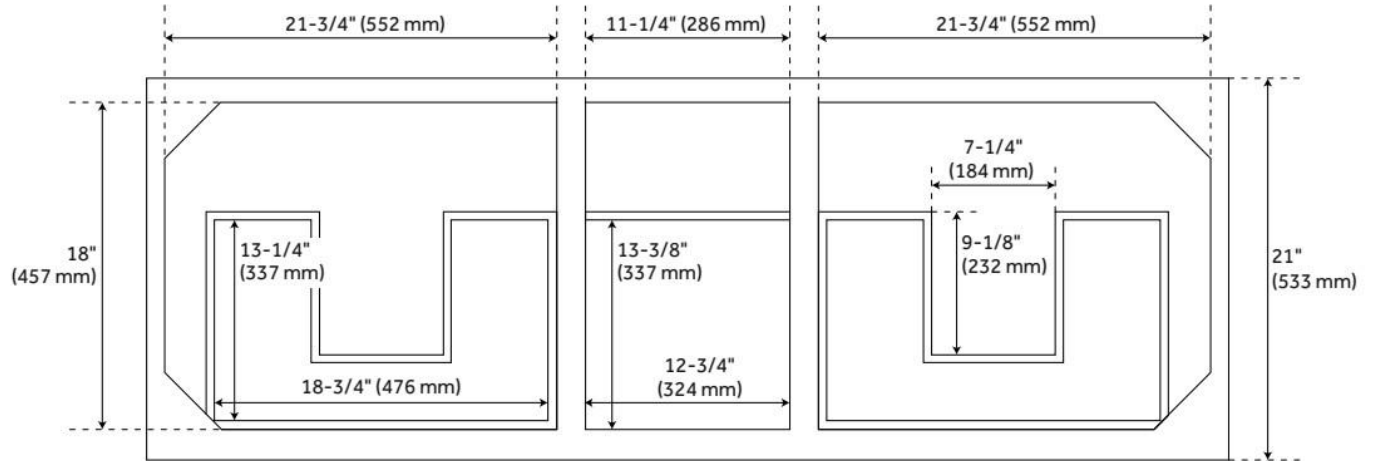

60" ROBERTSON MAHOGANY CONSOLE DOUBLE VANITY FOR RECTANGULAR UNDERMOUNT SINKS -

SKU: 941275

Code: SH459677, SH458539, SH458536, SH458537, SH458534, SH458535, SH457011, SH457013, SH457012, SH457010, SH457009, SH441656

REVISED 8/1/2024