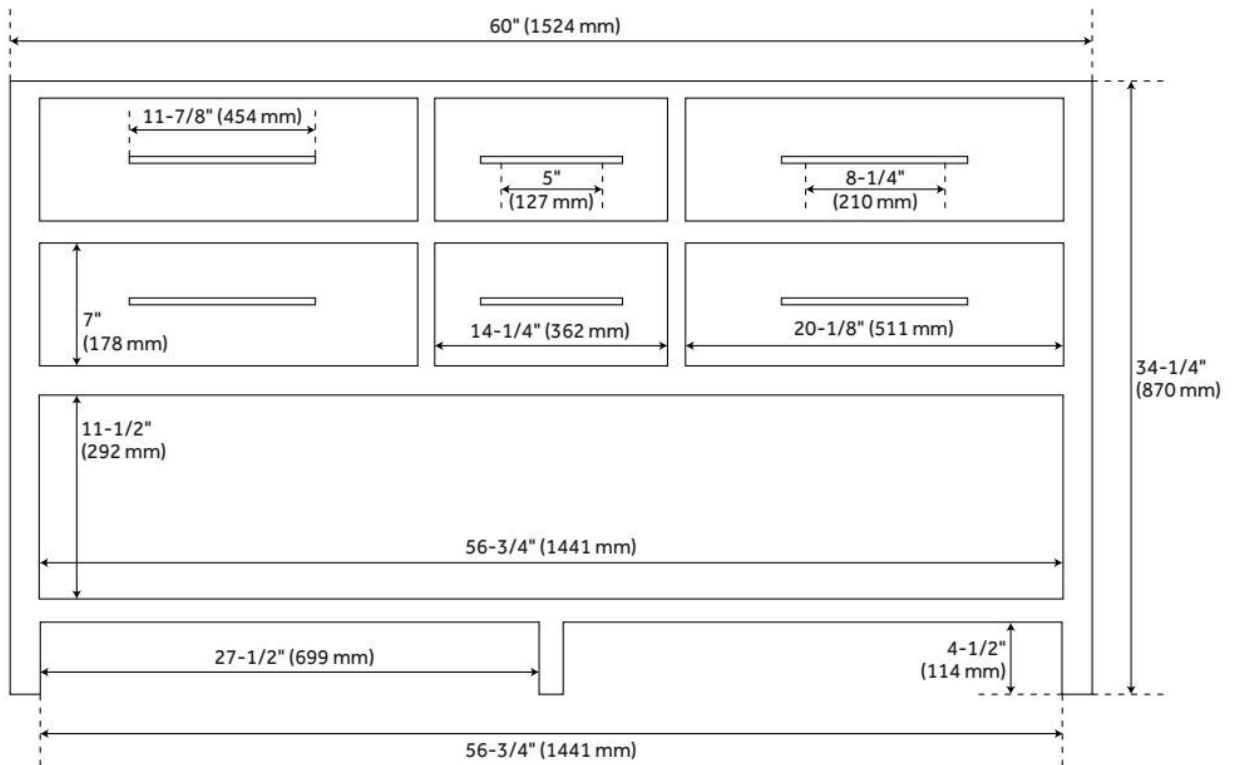

60" ROBERTSON MAHOGANY CONSOLE DOUBLE VANITY FOR RECTANGULAR UNDERMOUNT SINKS -

SKU: 941275

Code: SH459677, SH458539, SH458536, SH458537, SH458534, SH458535, SH457011, SH457013, SH457012, SH457010, SH457009, SH441656

REVISED 8/1/2024